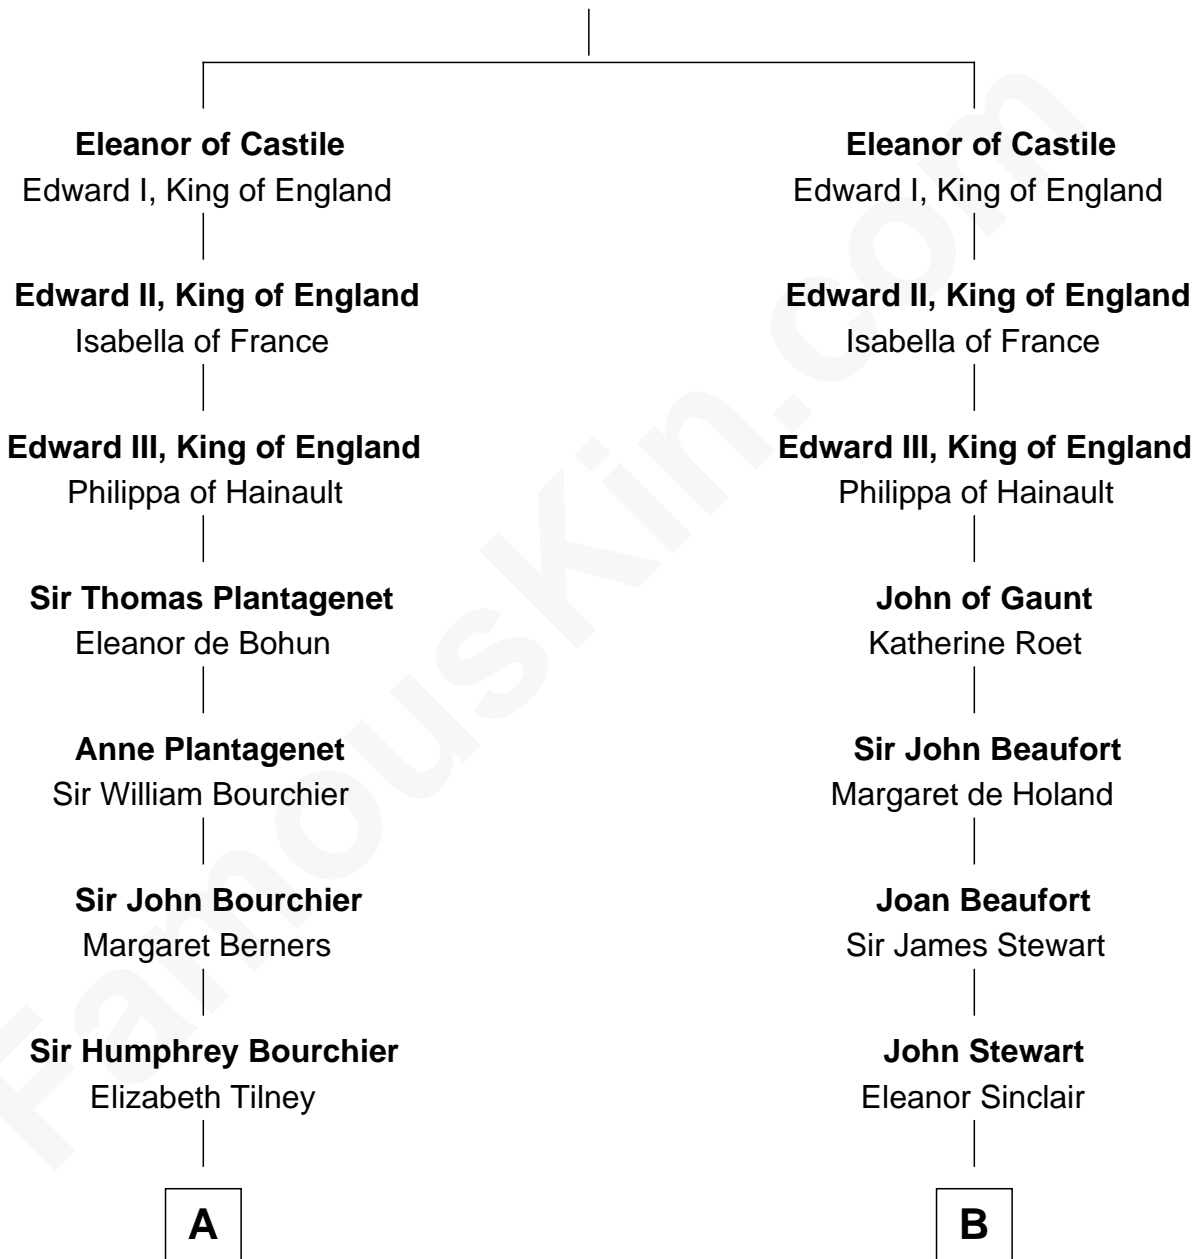

FamousKin.com
Relationship Chart of
Frank Lloyd Wright
American Architect

14th cousin 7 times removed of
Patrick Henry
1st and 6th Governor of Virginia

Ferdinand III, King of Castile
 Joanna of Ponthieu

FamousKin.com