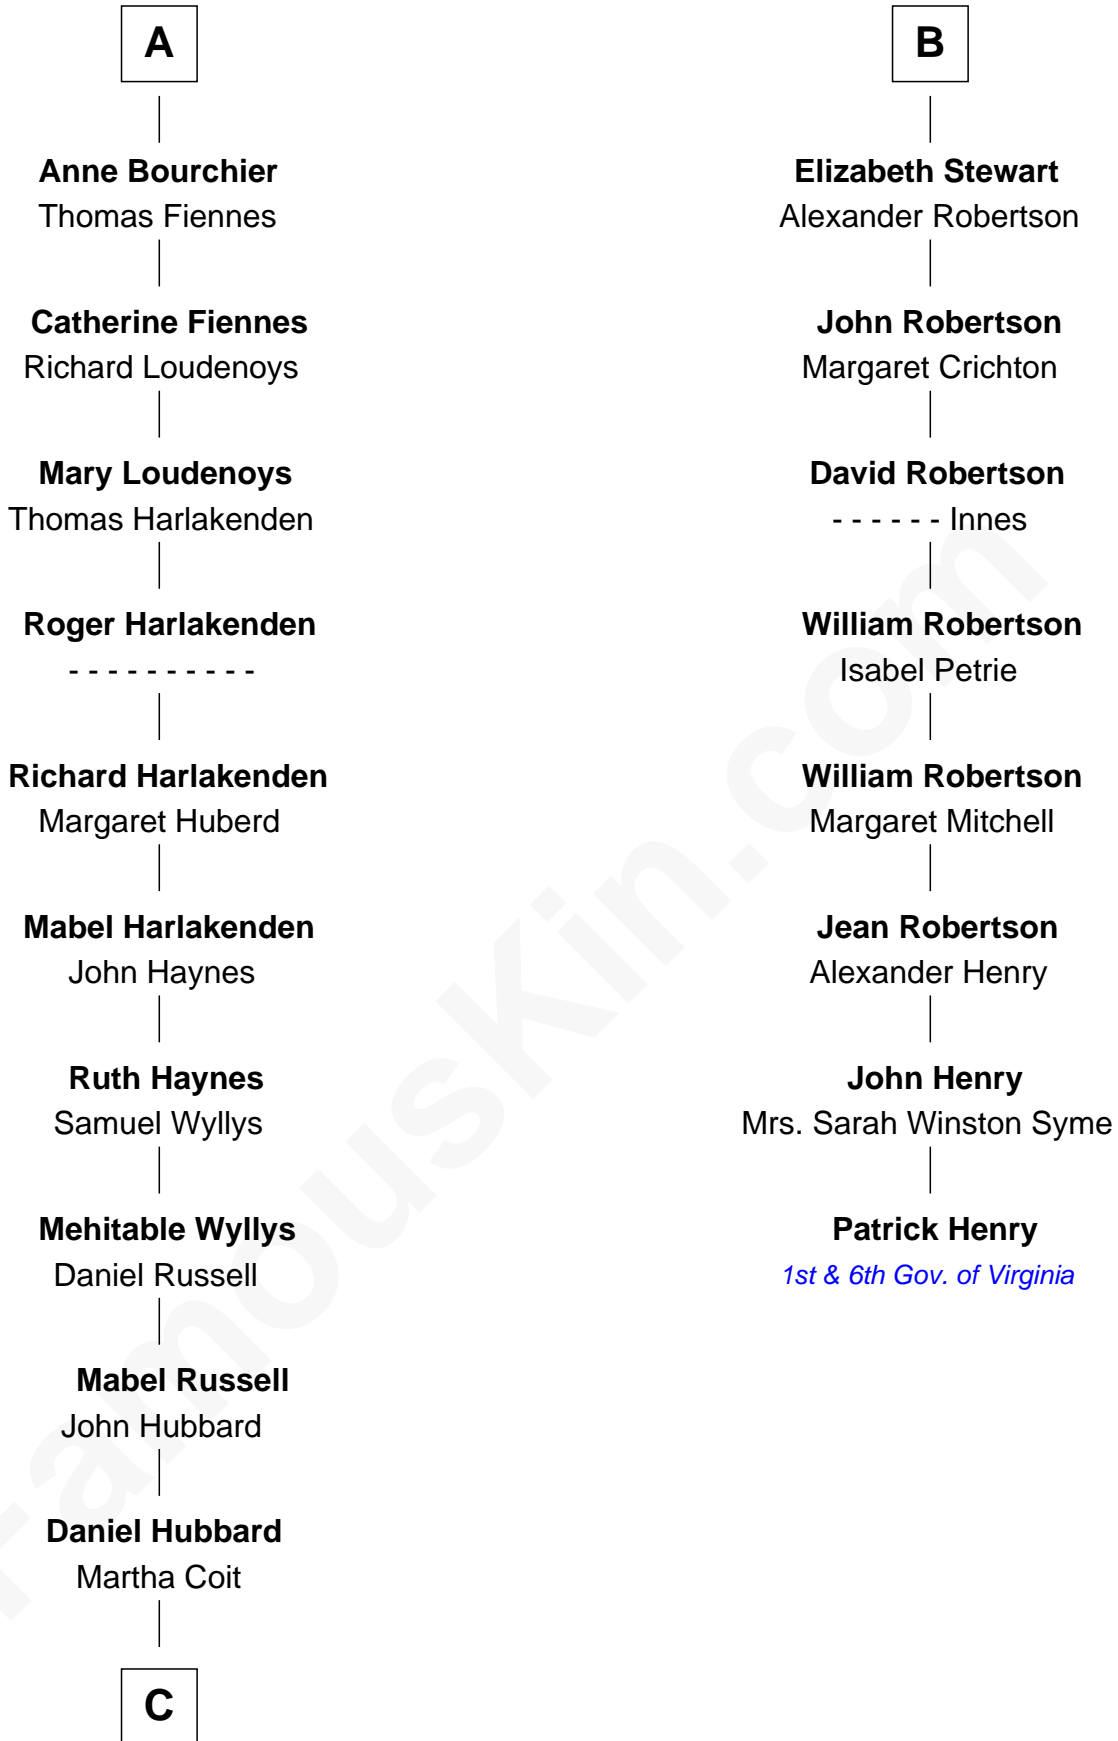

FamousKin.com
Relationship Chart of
Frank Lloyd Wright
American Architect

14th cousin 7 times removed of
Patrick Henry
1st and 6th Governor of Virginia

Ferdinand III, King of Castile
 Joanna of Ponthieu

FamousKin.com