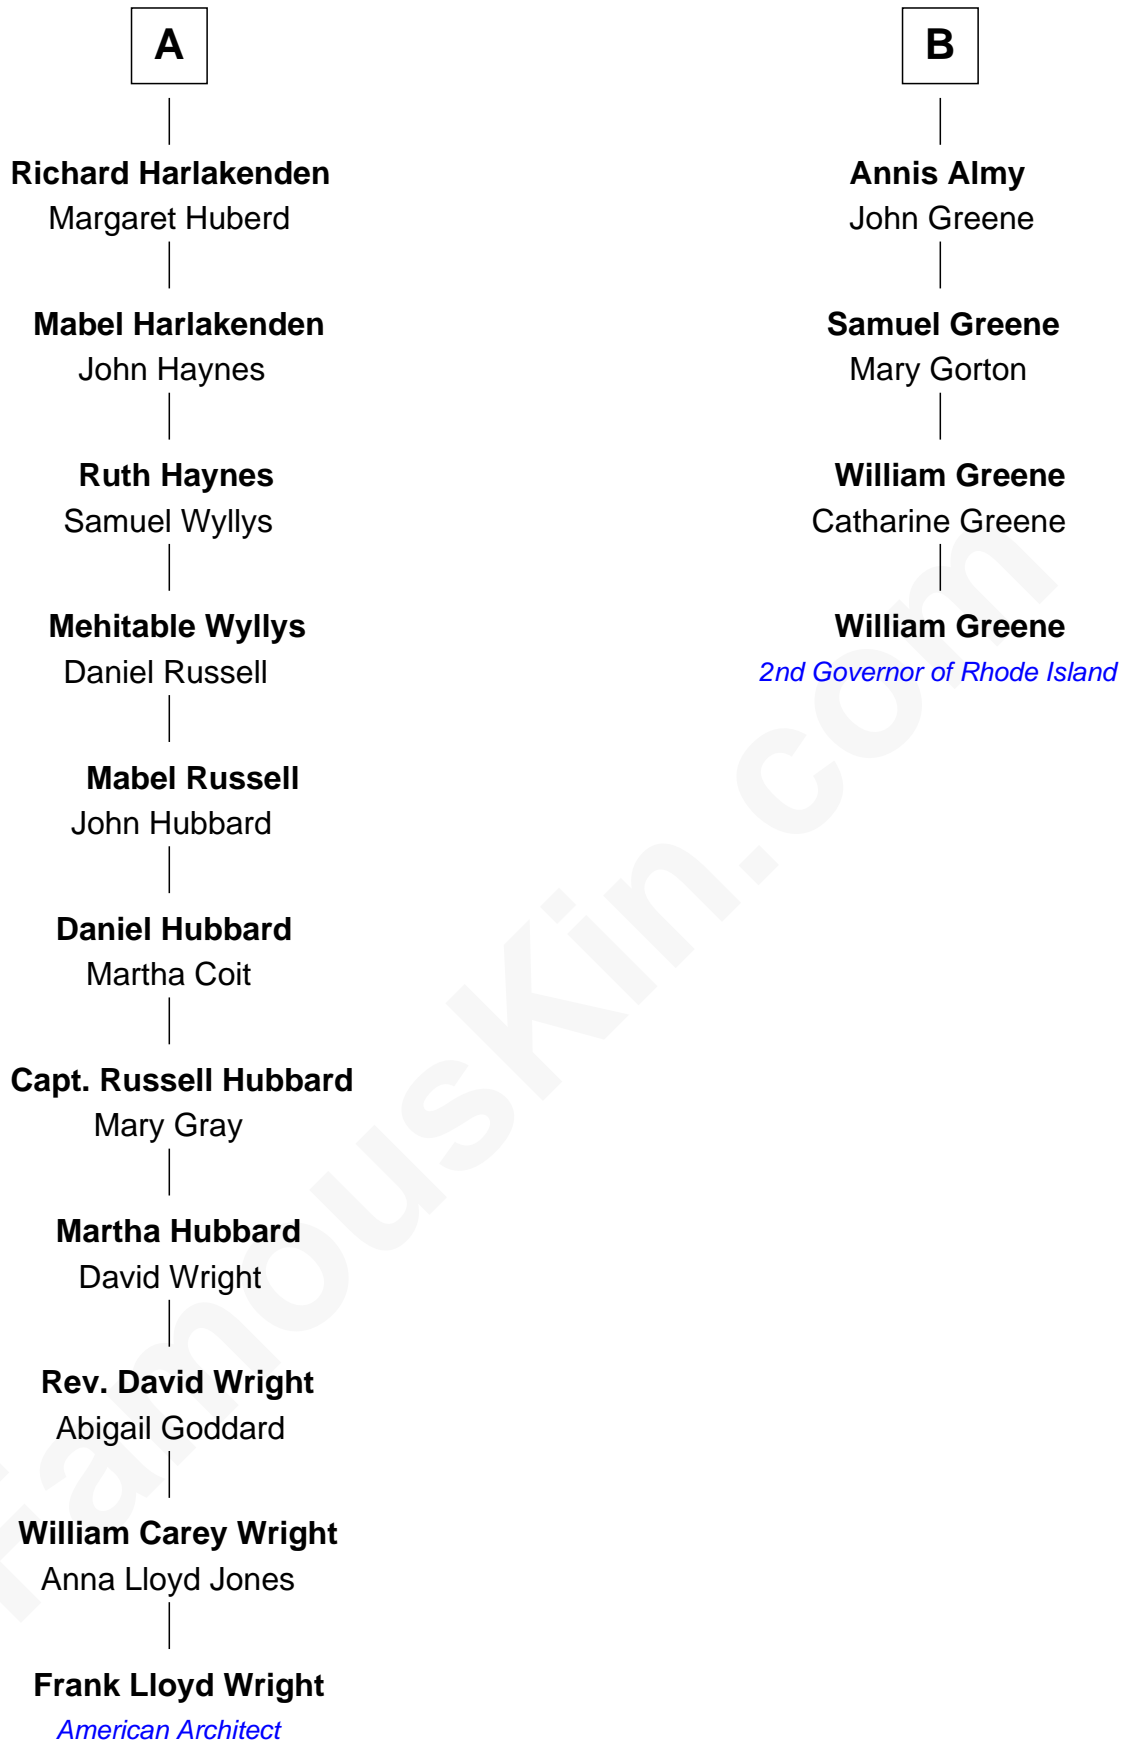

**FamousKin.com**  
**Relationship Chart of**  
**Frank Lloyd Wright**  
*American Architect*

**10th cousin 7 times removed of**  
**William Greene**  
*2nd Governor of Rhode Island*

William Greene photo by [Sarnold17](#) (CC BY-SA 3.0)