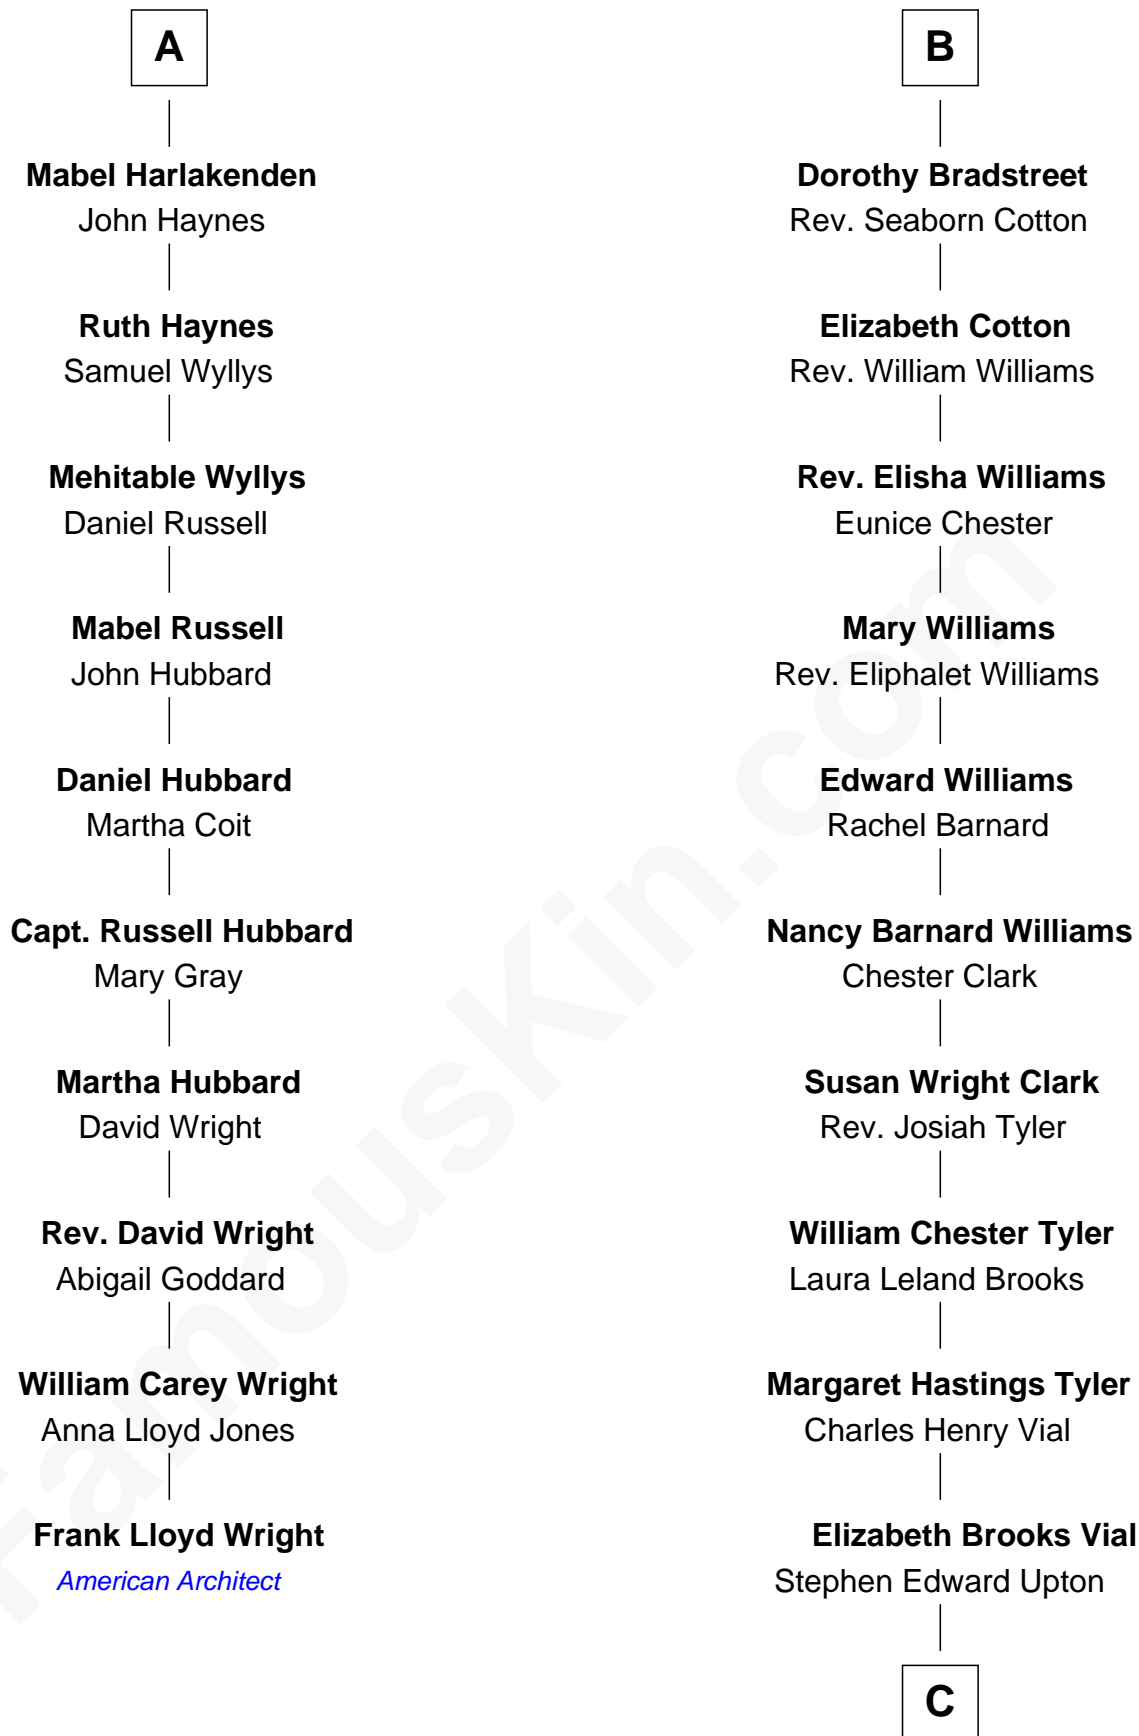

FamousKin.com
Relationship Chart of
Frank Lloyd Wright
American Architect

16th cousin 2 times removed of

Kate Upton
Sports Illustrated Swimsuit Cover Model

C

Jefferson Matthew Upton

Shelley Fawn Davis

Kate Upton

Model and Actress

FamousKin.com