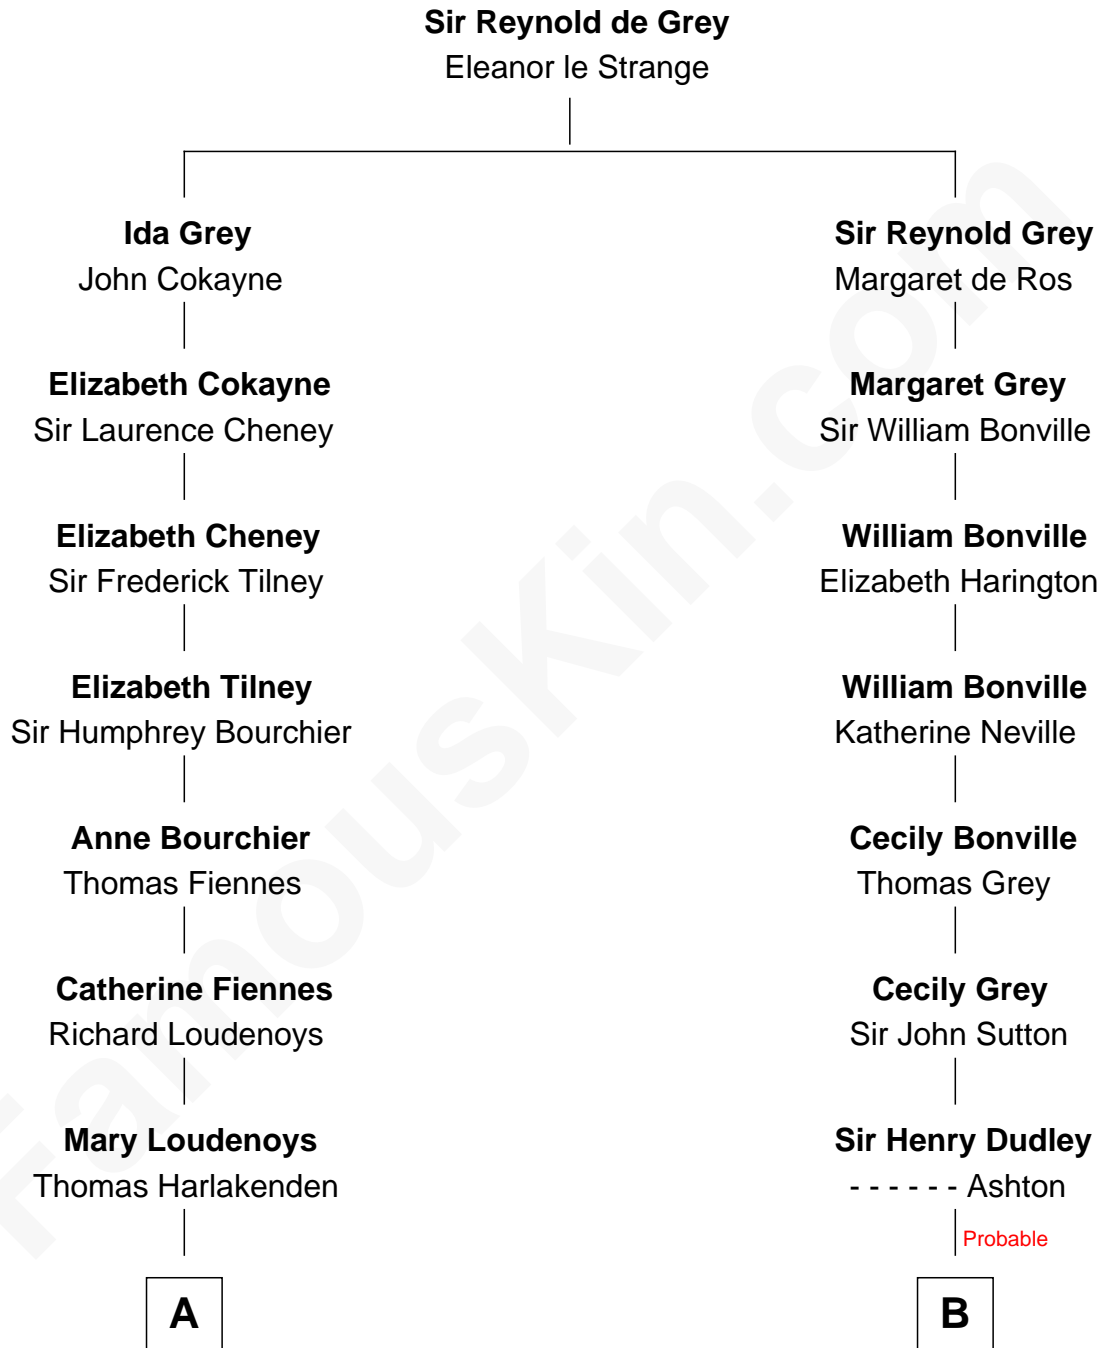

FamousKin.com
Relationship Chart of
Frank Lloyd Wright
American Architect

18th cousin 3 times removed of

Kate Upton
Sports Illustrated Swimsuit Cover Model

C

William Carey Wright

Anna Lloyd Jones

Frank Lloyd Wright

American Architect

D

William Chester Tyler

Laura Leland Brooks

Margaret Hastings Tyler

Charles Henry Vial

Elizabeth Brooks Vial

Stephen Edward Upton