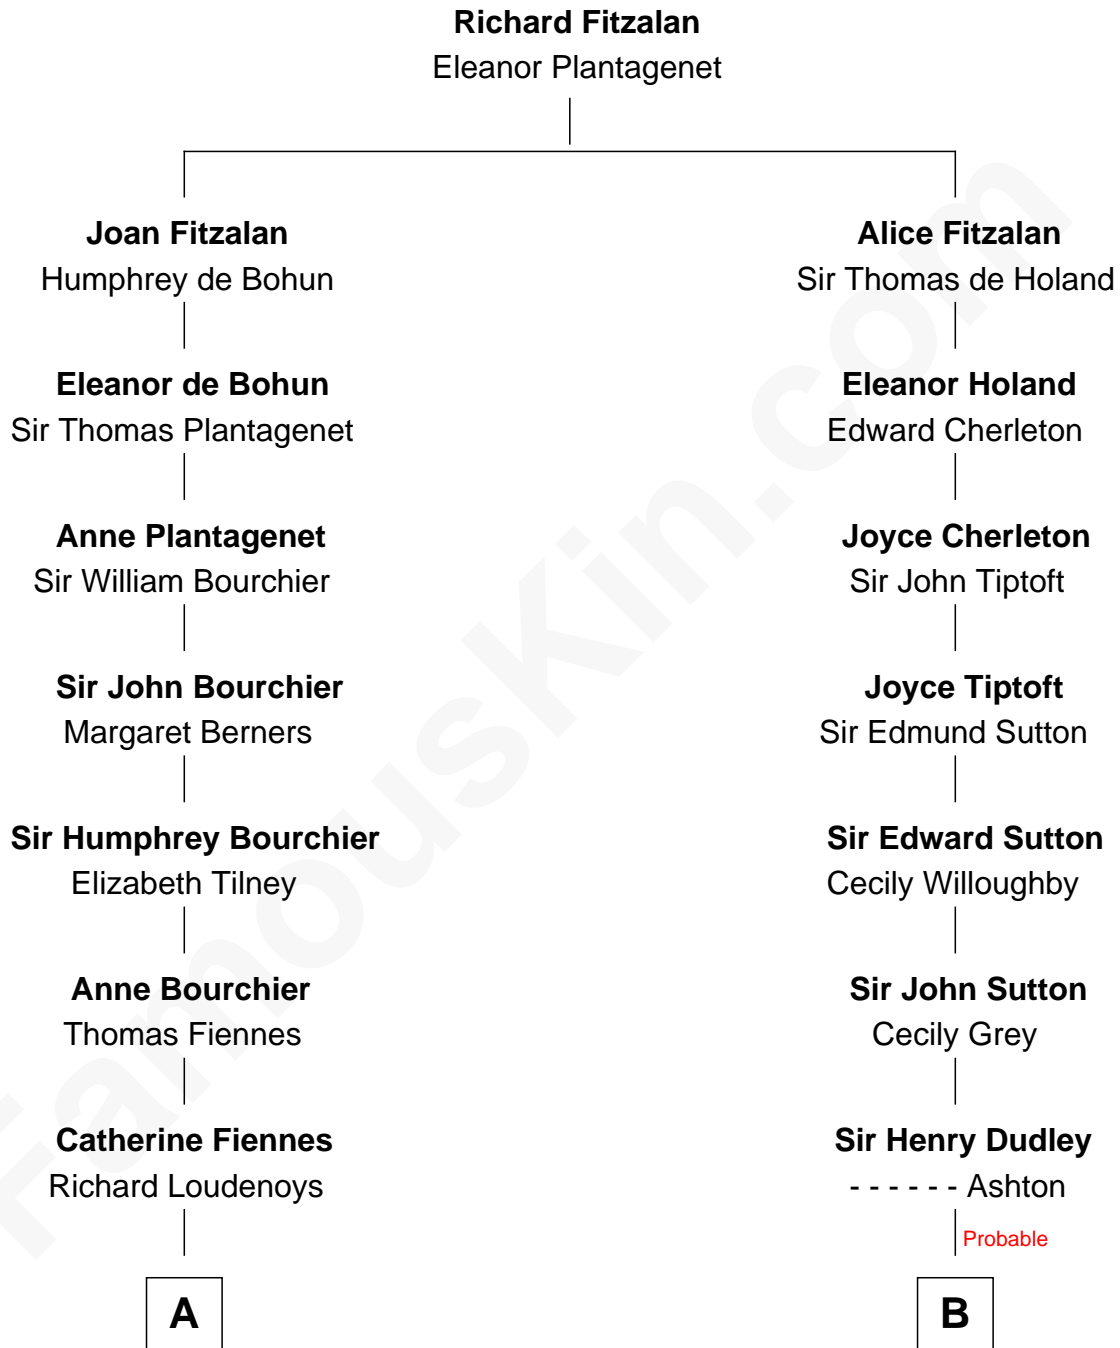

FamousKin.com

Relationship Chart of

Frank Lloyd Wright

American Architect

19th cousin 2 times removed of

Kate Upton

Sports Illustrated Swimsuit Cover Model

C