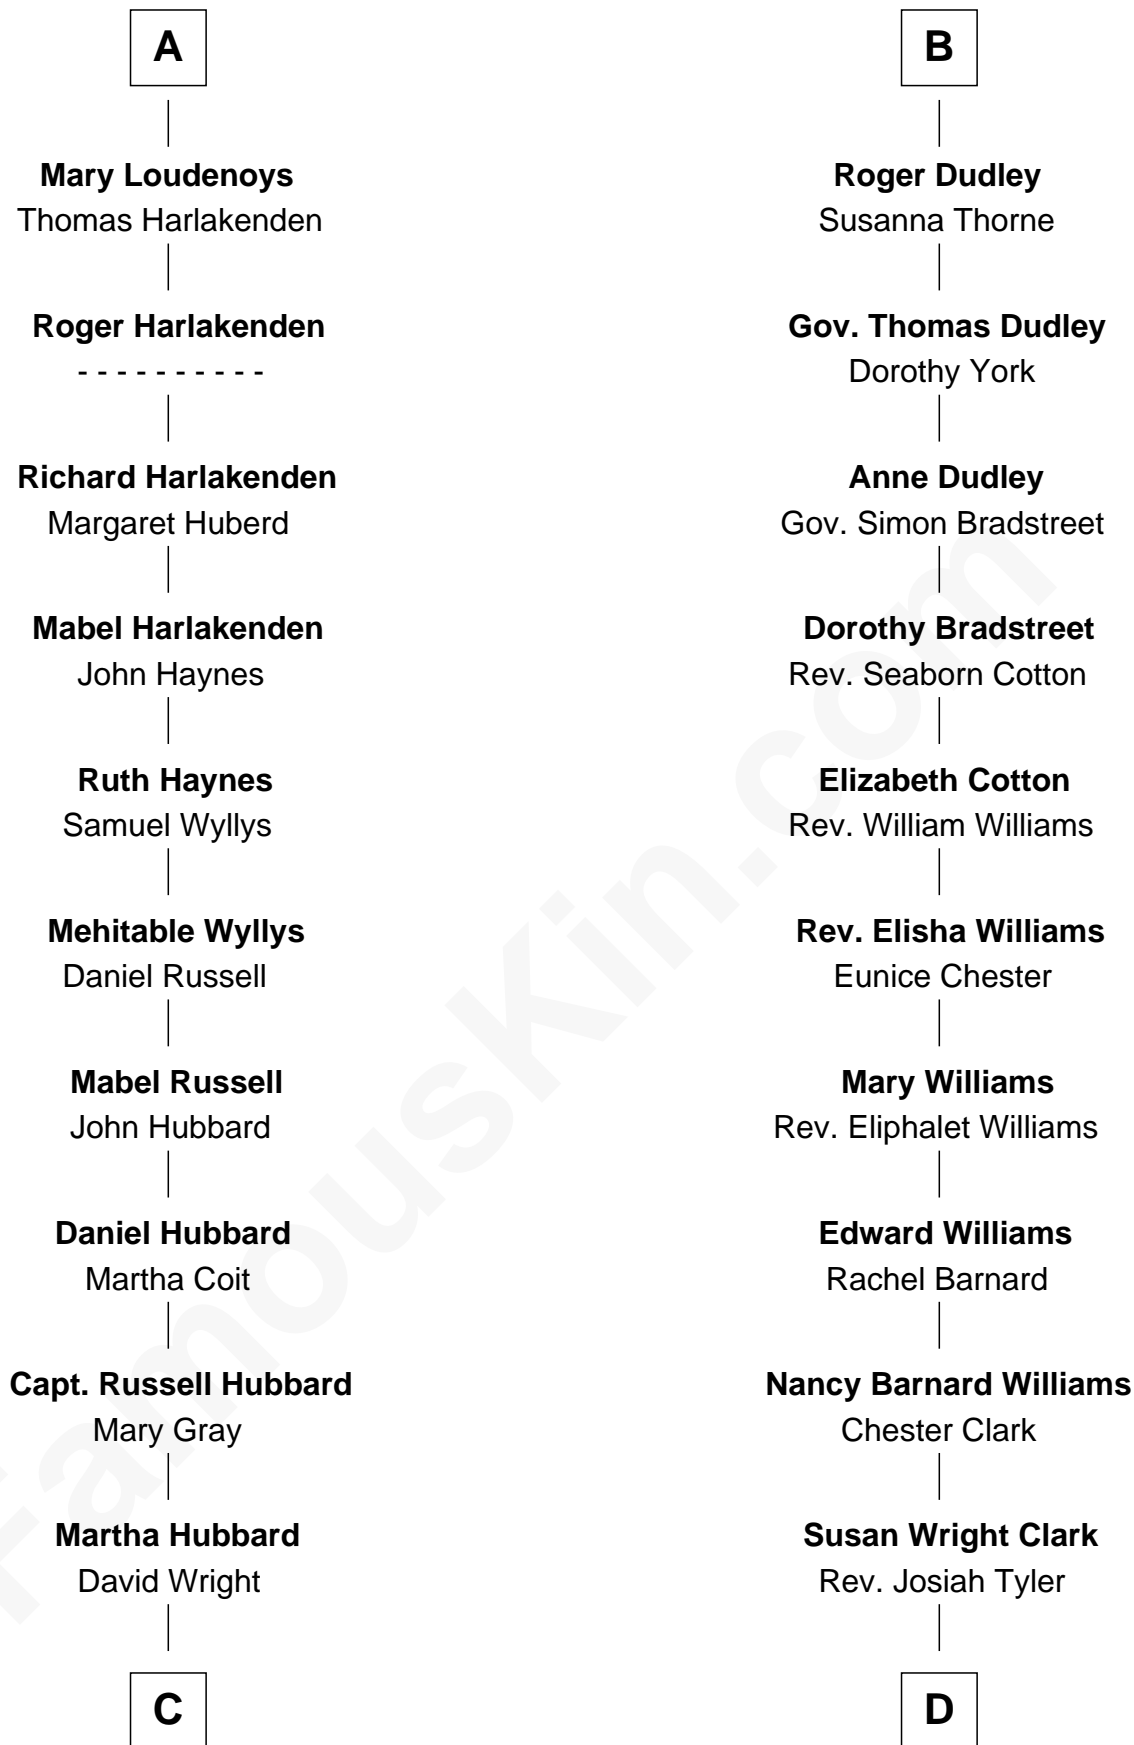

FamousKin.com

Relationship Chart of

Frank Lloyd Wright

American Architect

19th cousin 2 times removed of

Kate Upton

Sports Illustrated Swimsuit Cover Model

C