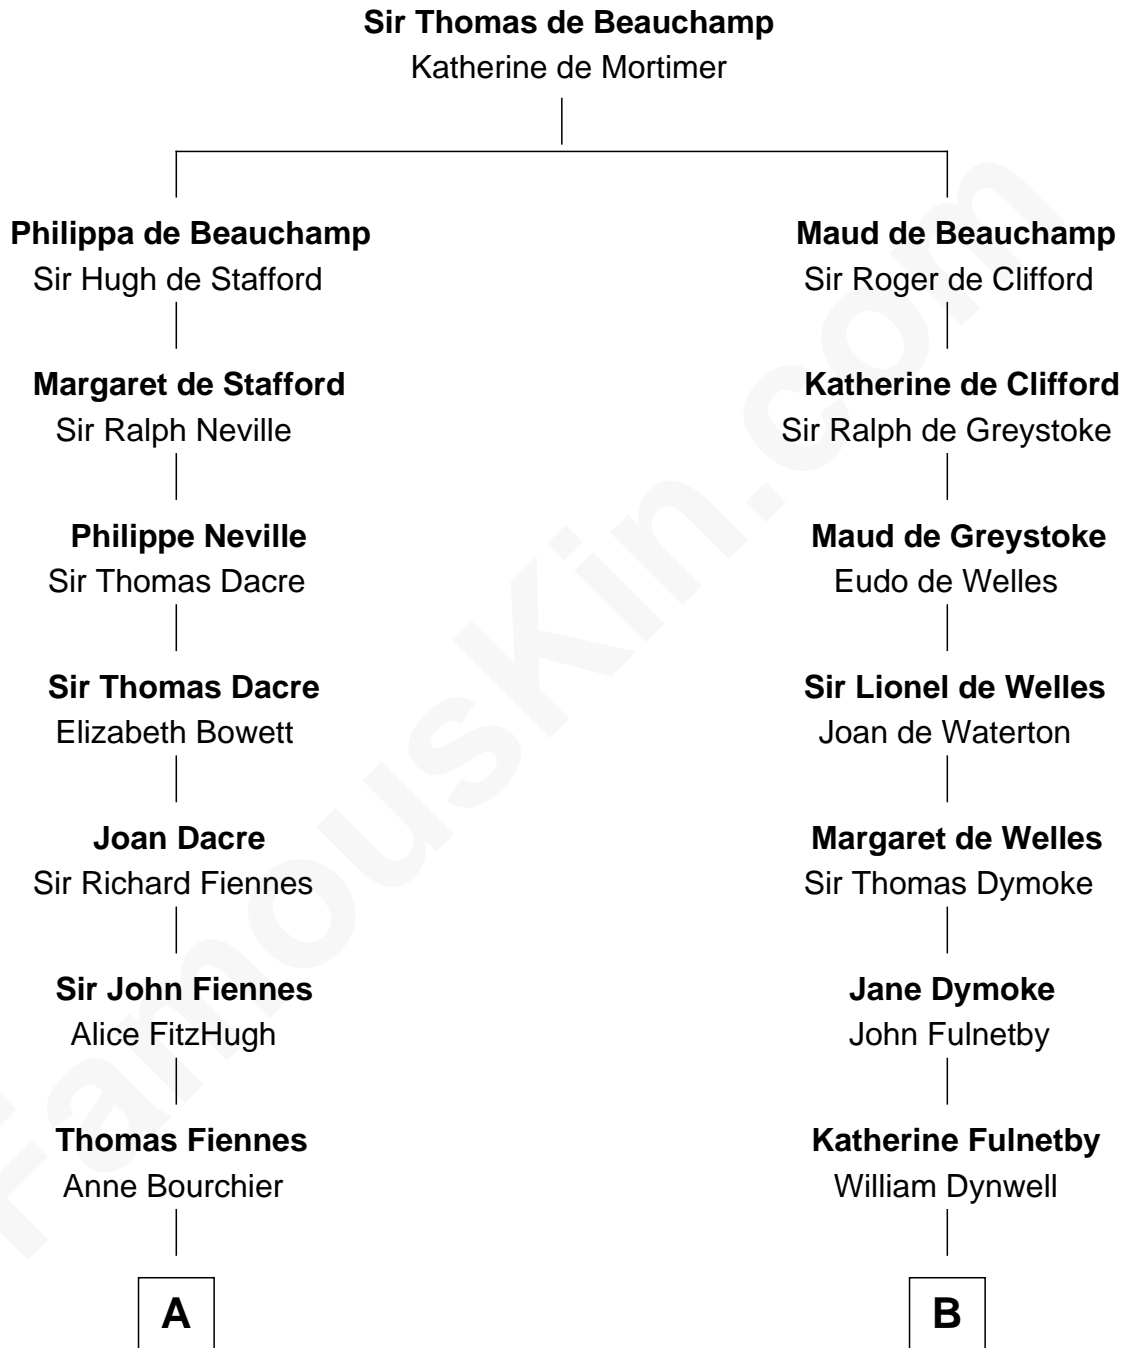

**FamousKin.com**  
**Relationship Chart of**  
**Frank Lloyd Wright**  
*American Architect*

19th cousin 1 time removed of

**Ray Bradbury**  
*Author of The Martian Chronicles*

**C**

**Martha Hubbard**

David Wright

**Rev. David Wright**

Abigail Goddard

**William Carey Wright**

Anna Lloyd Jones

**Frank Lloyd Wright**

*American Architect*

**D**

**Samuel Hinkston Bradbury**

Minnie Alice Davis

**Leonard Spaulding Bradbury**

Esther Marie Moberg

**Ray Bradbury**

*Author of The Martian Chronicles*