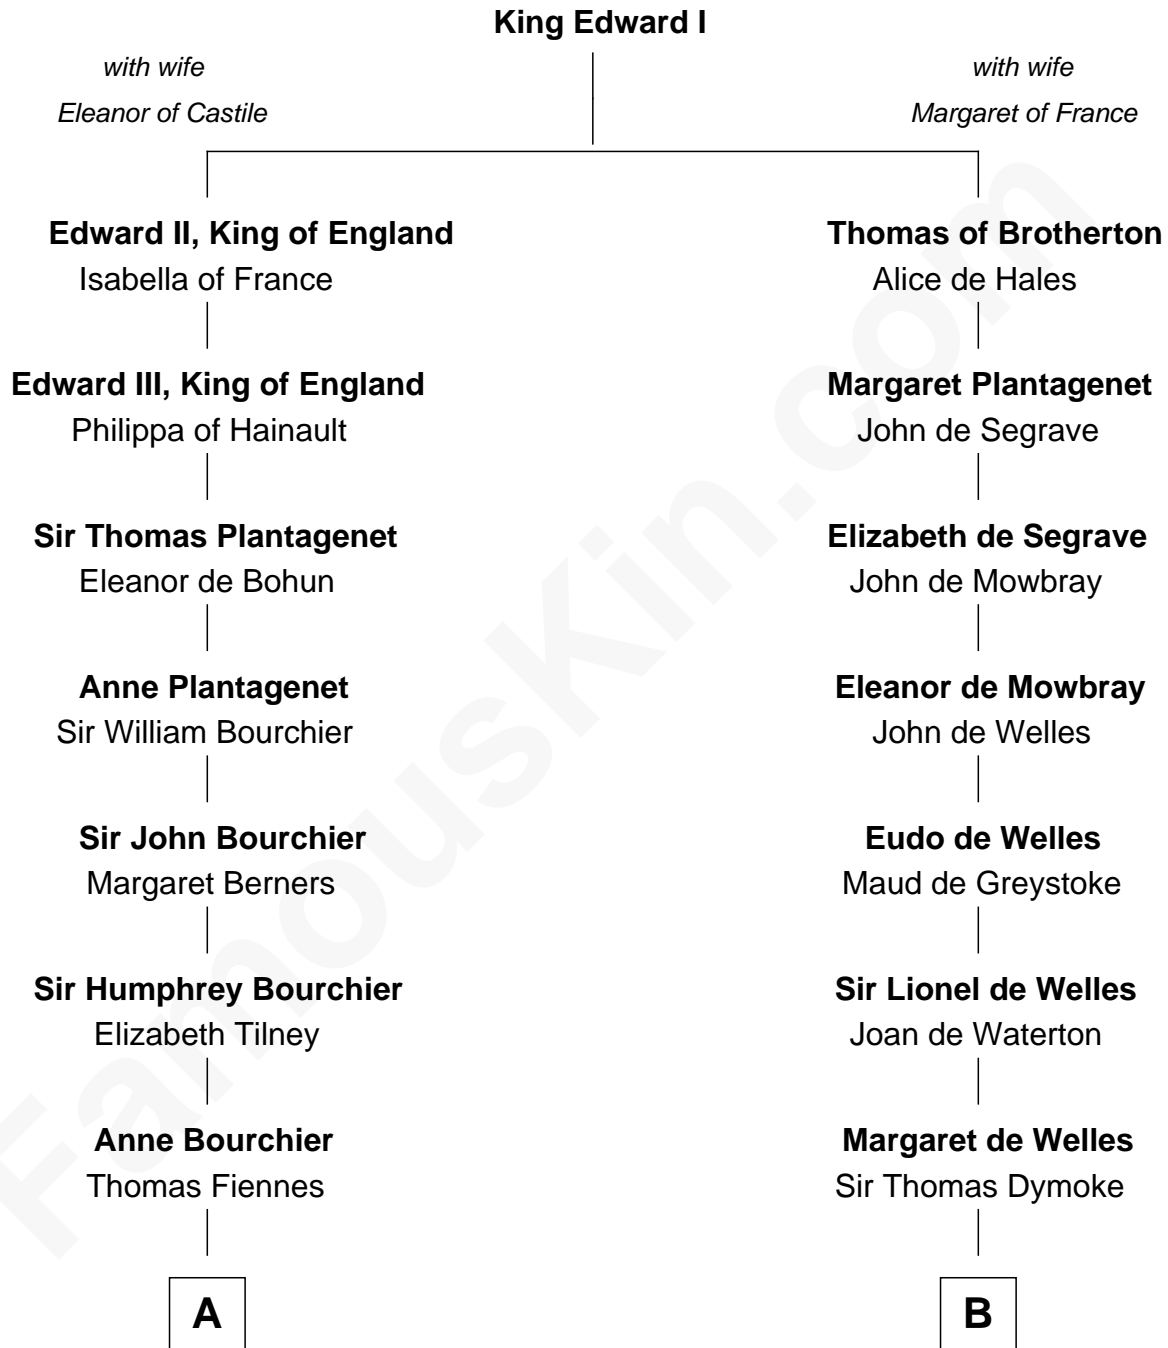

FamousKin.com
Relationship Chart of
Frank Lloyd Wright
American Architect

20th cousin 1 time removed of

Ray Bradbury
Author of The Martian Chronicles

C

Martha Hubbard

David Wright

Rev. David Wright

Abigail Goddard

William Carey Wright

Anna Lloyd Jones

Frank Lloyd Wright

American Architect

D

Samuel Bradbury

Frances Mary Rohead

Samuel Irving Bradbury