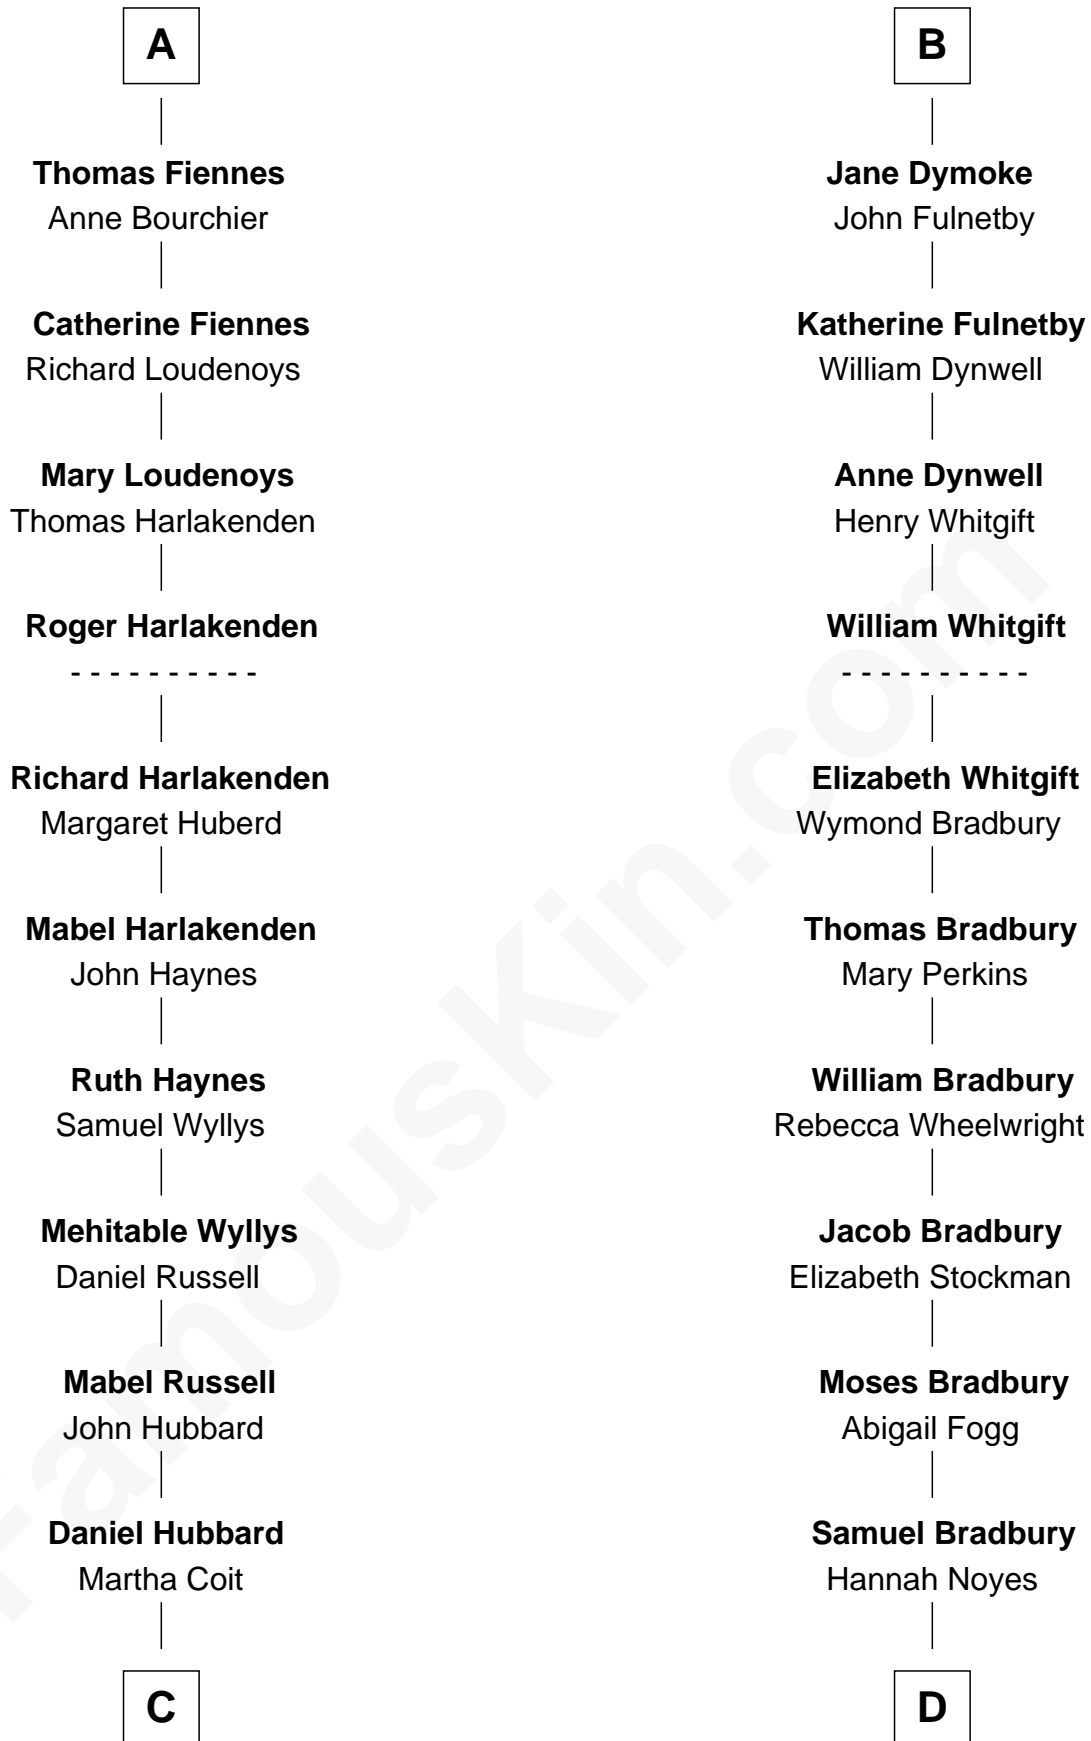

**FamousKin.com**  
**Relationship Chart of**  
**Frank Lloyd Wright**  
*American Architect*

21st cousin of

**Ray Bradbury**  
*Author of The Martian Chronicles*

**C**

**Capt. Russell Hubbard**

Mary Gray

**Martha Hubbard**

David Wright

**Rev. David Wright**

Abigail Goddard

**William Carey Wright**

Anna Lloyd Jones

**Frank Lloyd Wright**

*American Architect*

**D**

**Samuel Bradbury**

Frances Mary Rohead

**Samuel Irving Bradbury**

Mary Adell Spaulding

**Samuel Hinkston Bradbury**

Minnie Alice Davis

**Leonard Spaulding Bradbury**

Esther Marie Moberg