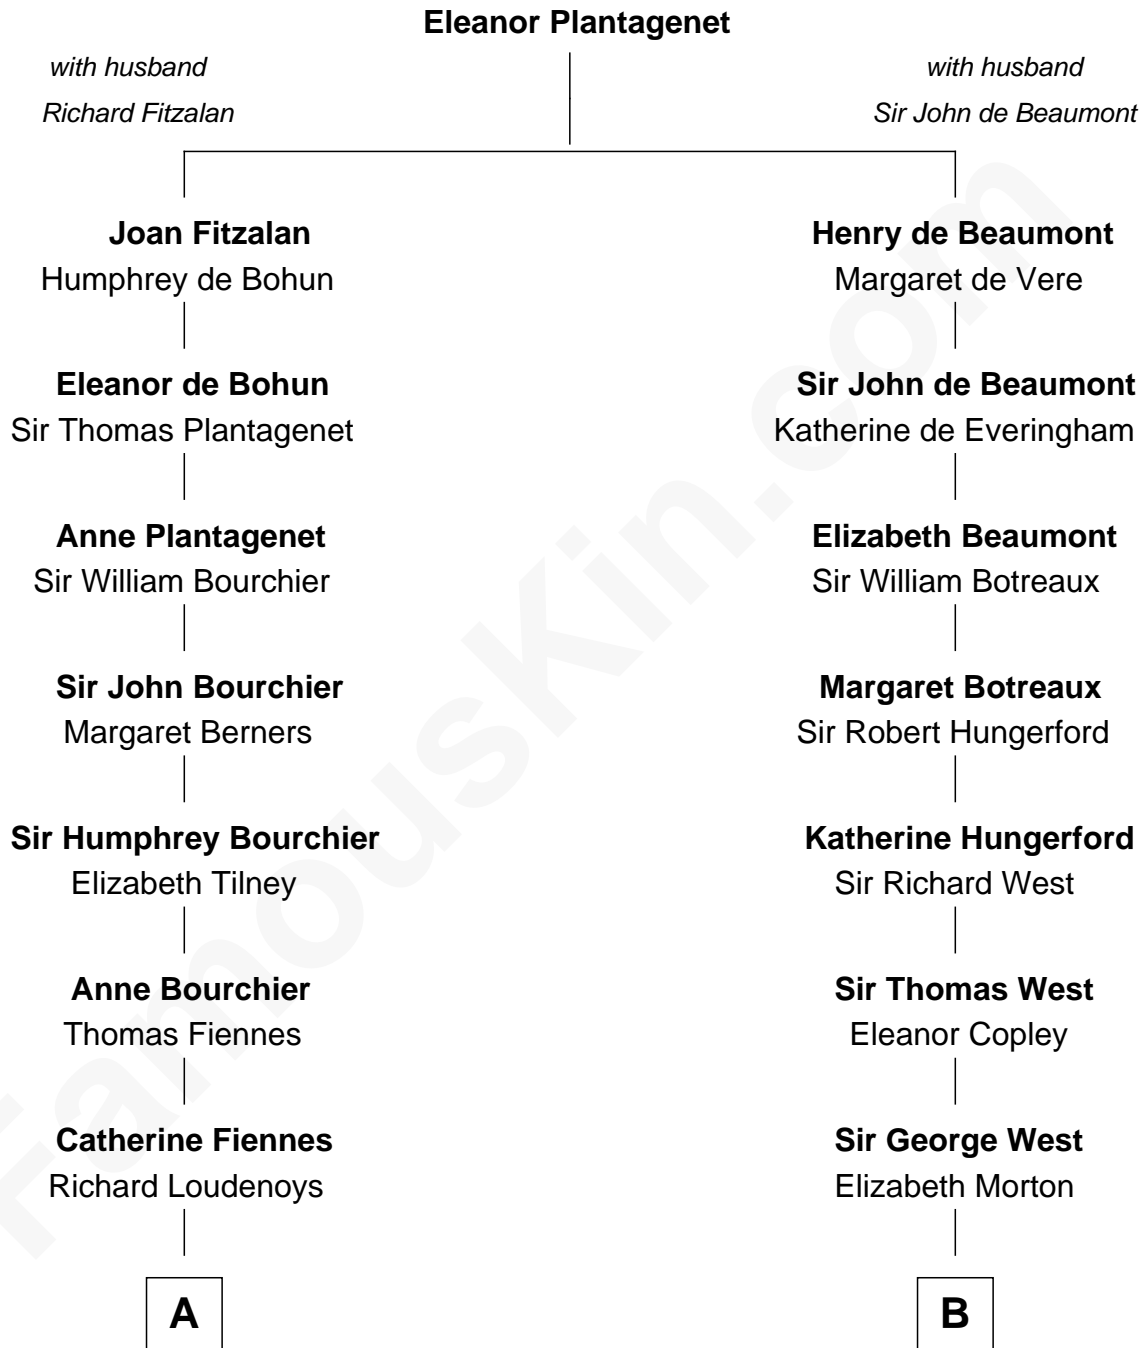

FamousKin.com
Relationship Chart of
Frank Lloyd Wright
American Architect

19th cousin of
Ray Bradbury
Author of The Martian Chronicles

C

Rev. David Wright

Abigail Goddard

William Carey Wright

Anna Lloyd Jones

Frank Lloyd Wright

American Architect

D

Samuel Hinkston Bradbury

Minnie Alice Davis

Leonard Spaulding Bradbury

Esther Marie Moberg

Ray Bradbury