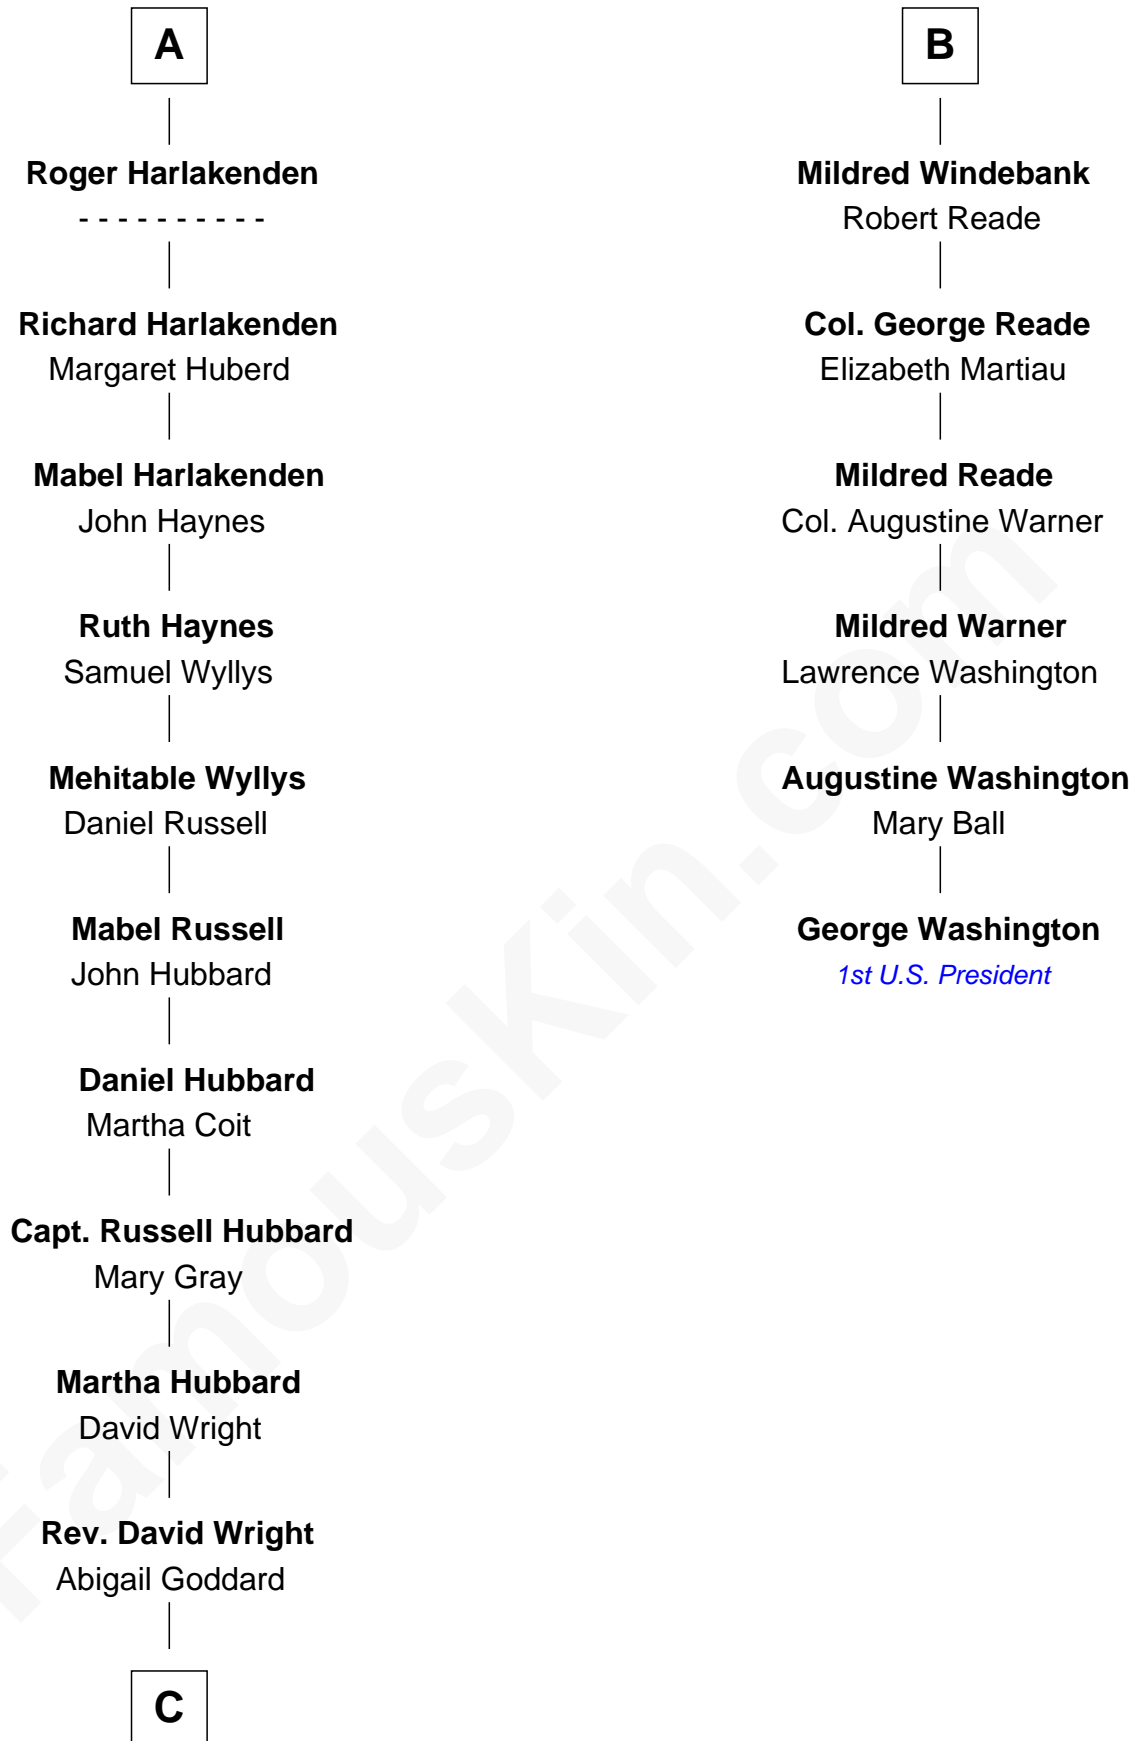

**FamousKin.com**  
**Relationship Chart of**  
**Frank Lloyd Wright**  
*American Architect*

12th cousin 6 times removed of  
**George Washington**  
*1st U.S. President*

C

William Carey Wright

Anna Lloyd Jones

Frank Lloyd Wright

*American Architect*

FamousKin.com