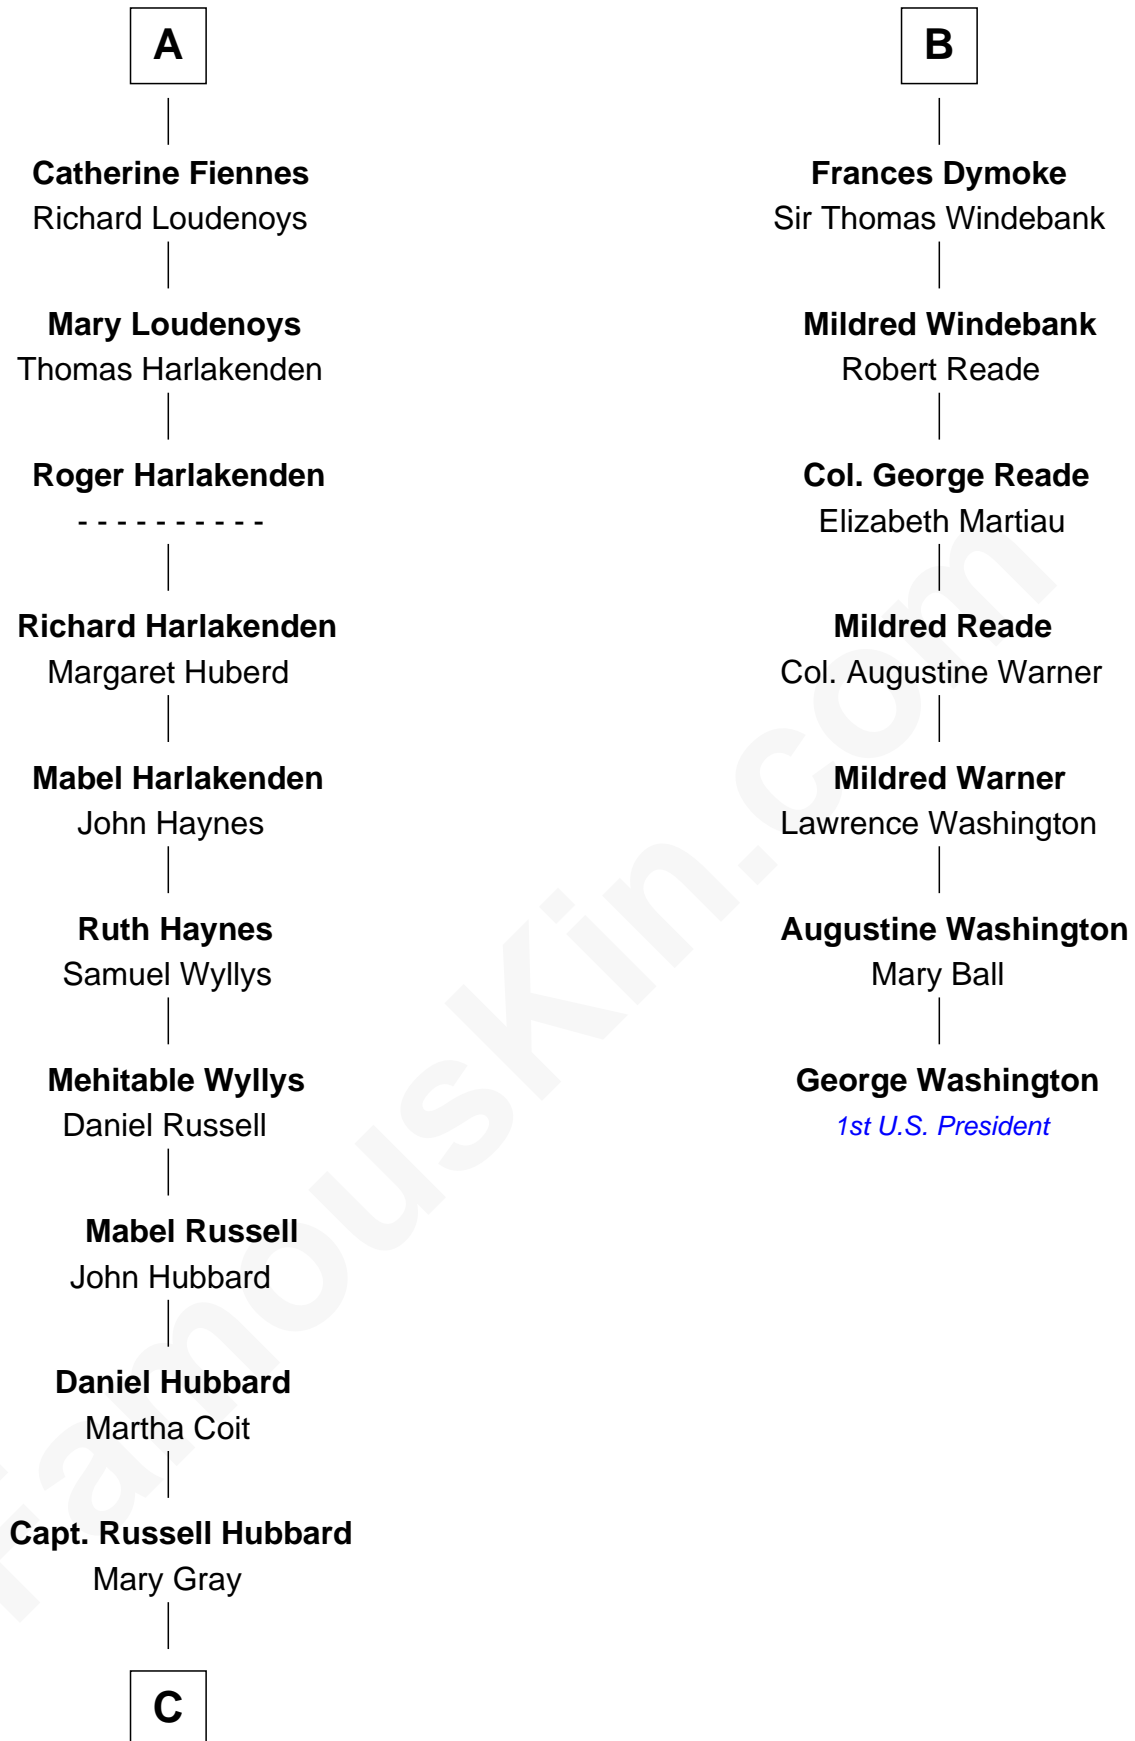

FamousKin.com
Relationship Chart of
Frank Lloyd Wright
American Architect

13th cousin 7 times removed of
George Washington
1st U.S. President

C

—
Martha Hubbard

David Wright

—
Rev. David Wright

Abigail Goddard

—
William Carey Wright

Anna Lloyd Jones

—
Frank Lloyd Wright

American Architect

FamousKin.com