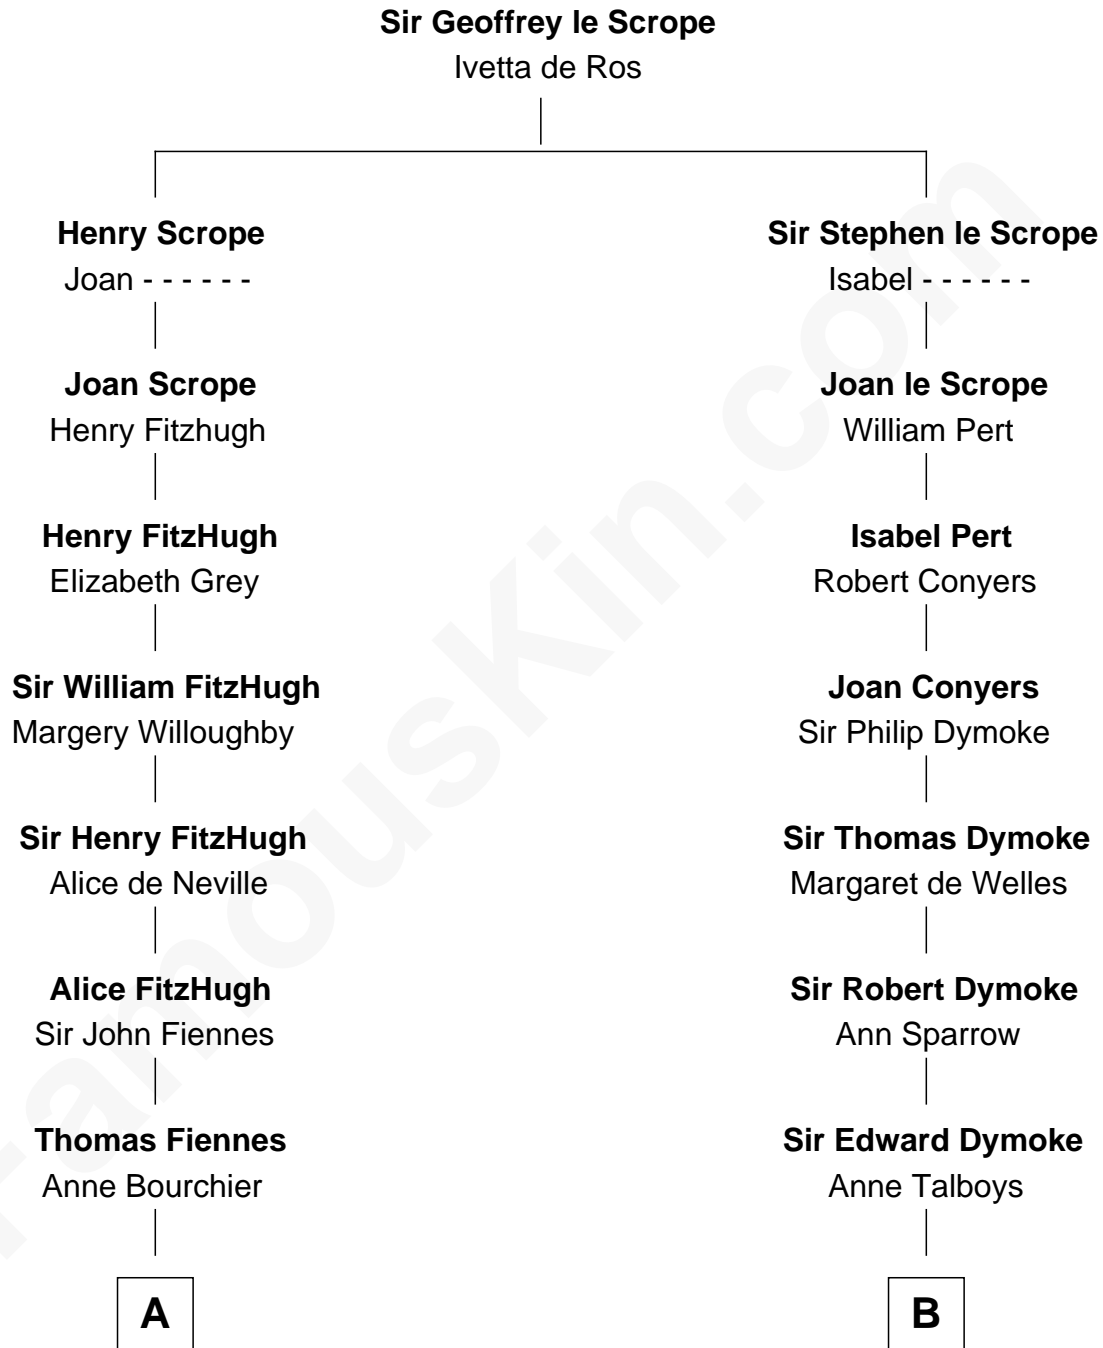

FamousKin.com
Relationship Chart of
Frank Lloyd Wright
American Architect

13th cousin 7 times removed of
George Washington
1st U.S. President

C

—
Martha Hubbard

David Wright

—
Rev. David Wright

Abigail Goddard

—
William Carey Wright

Anna Lloyd Jones

—
Frank Lloyd Wright

American Architect

FamousKin.com