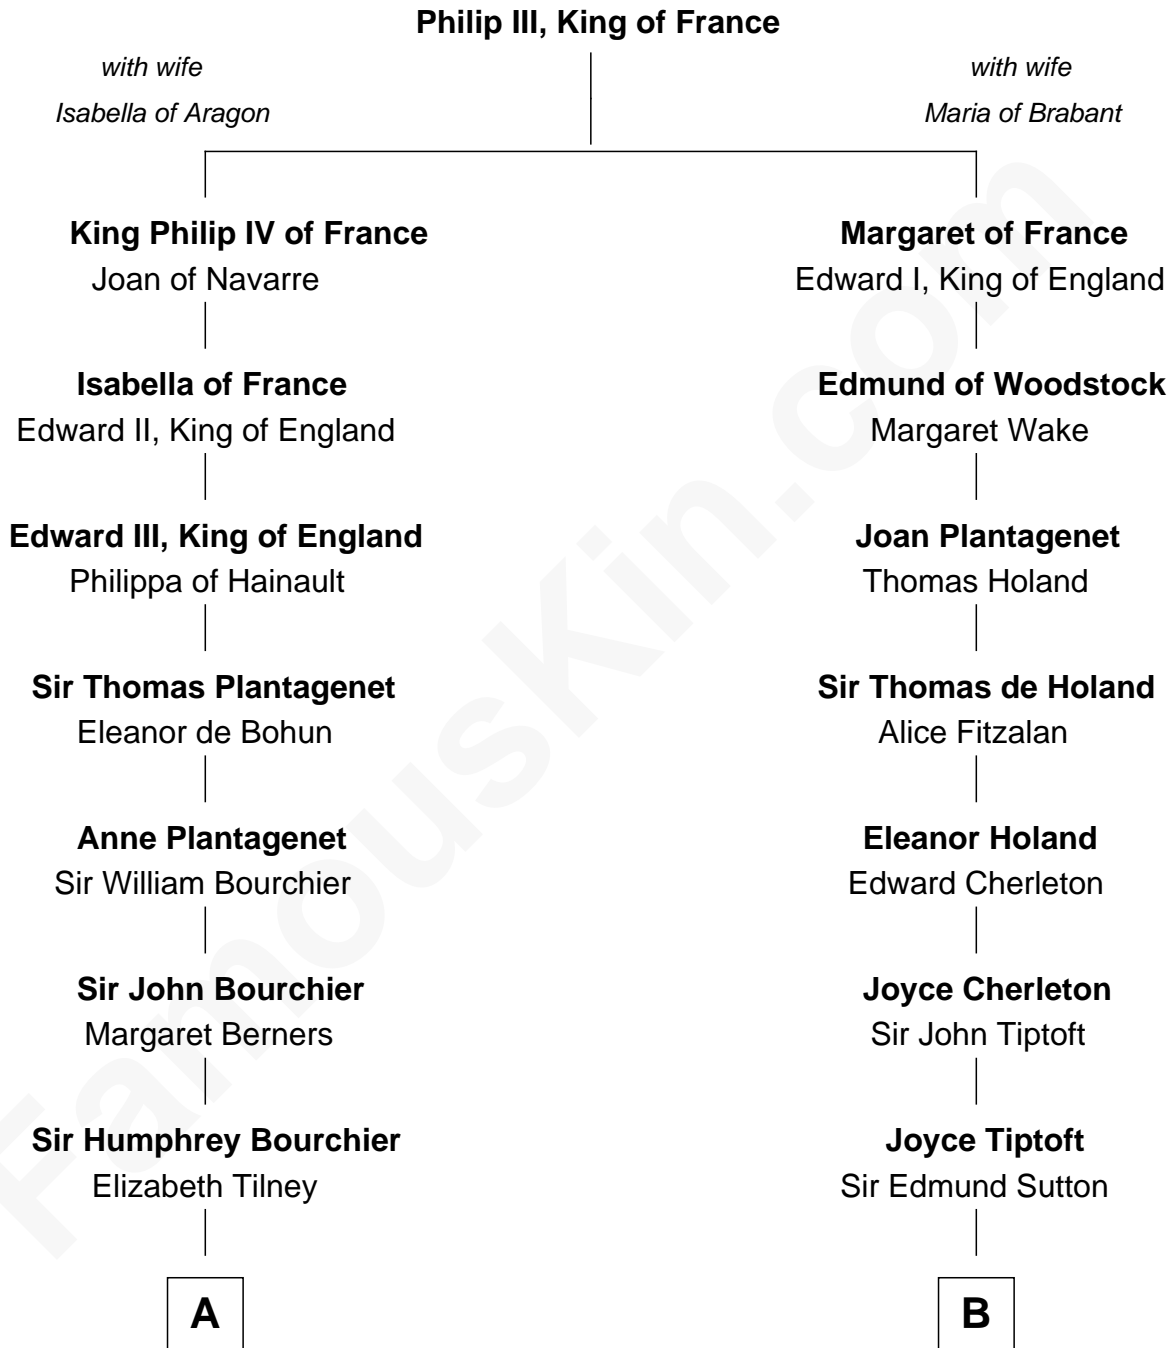

FamousKin.com
Relationship Chart of
Frank Lloyd Wright
American Architect

15th cousin 6 times removed of
George Washington
1st U.S. President

FamousKin.com