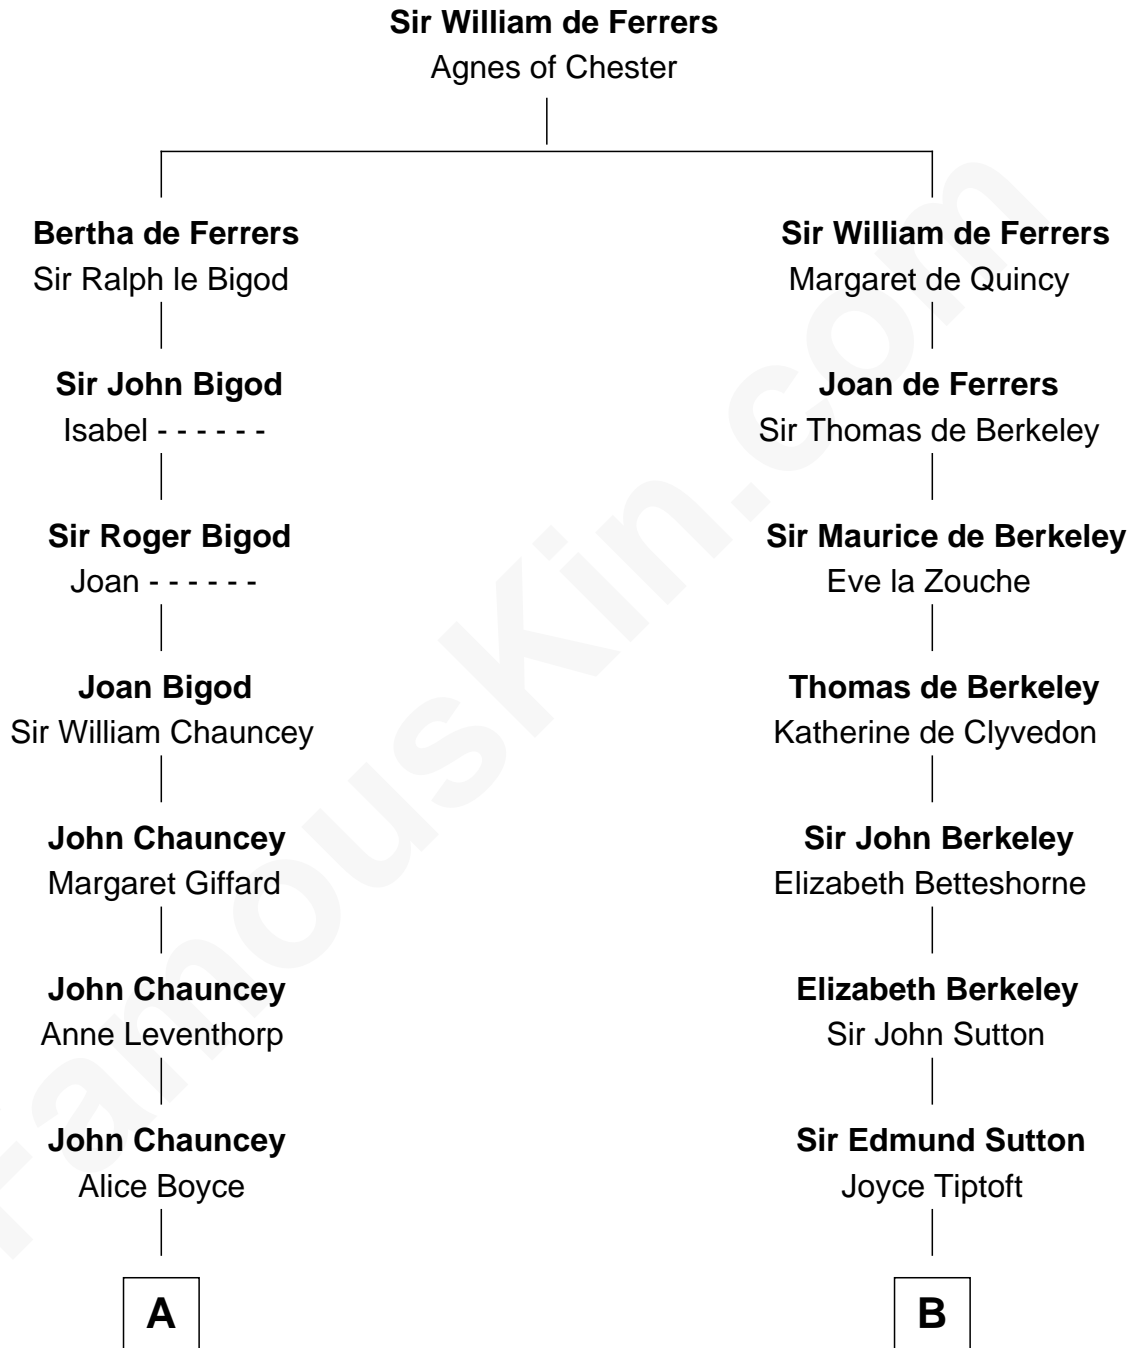

FamousKin.com
Relationship Chart of
Frank Lloyd Wright
American Architect

15th cousin 6 times removed of
George Washington
1st U.S. President

C

—
Capt. Russell Hubbard

Mary Gray

—
Martha Hubbard

David Wright