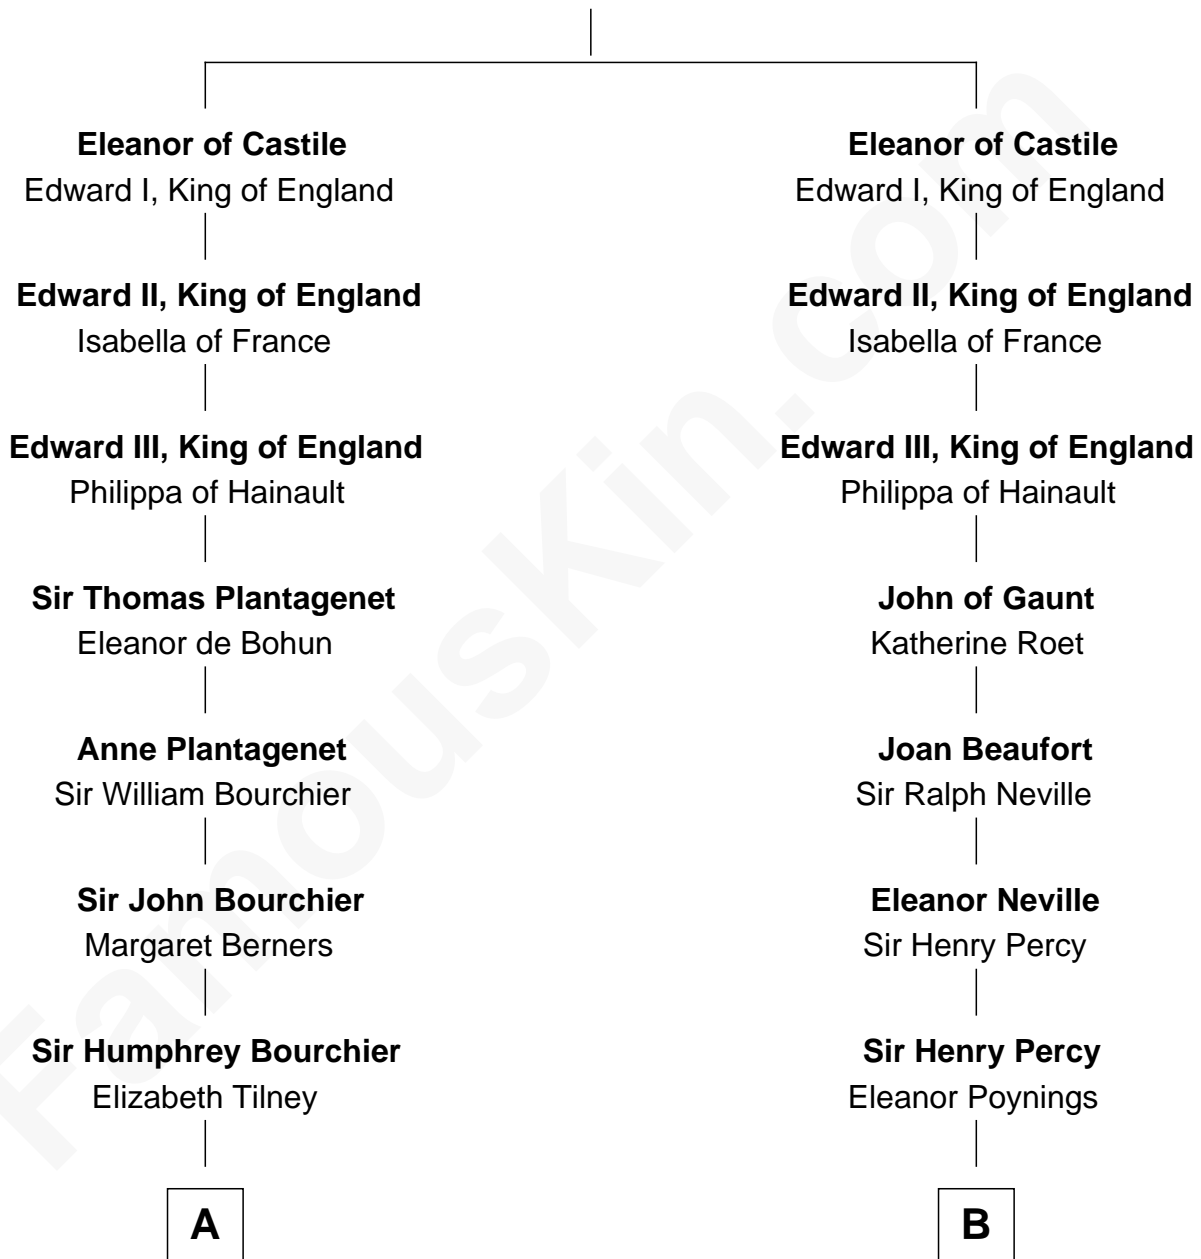

**FamousKin.com**  
**Relationship Chart of**  
**Frank Lloyd Wright**  
*American Architect*

16th cousin 5 times removed of  
**George Washington**  
*1st U.S. President*

**Ferdinand III, King of Castile**  
 Joanna of Ponthieu

FamousKin.com