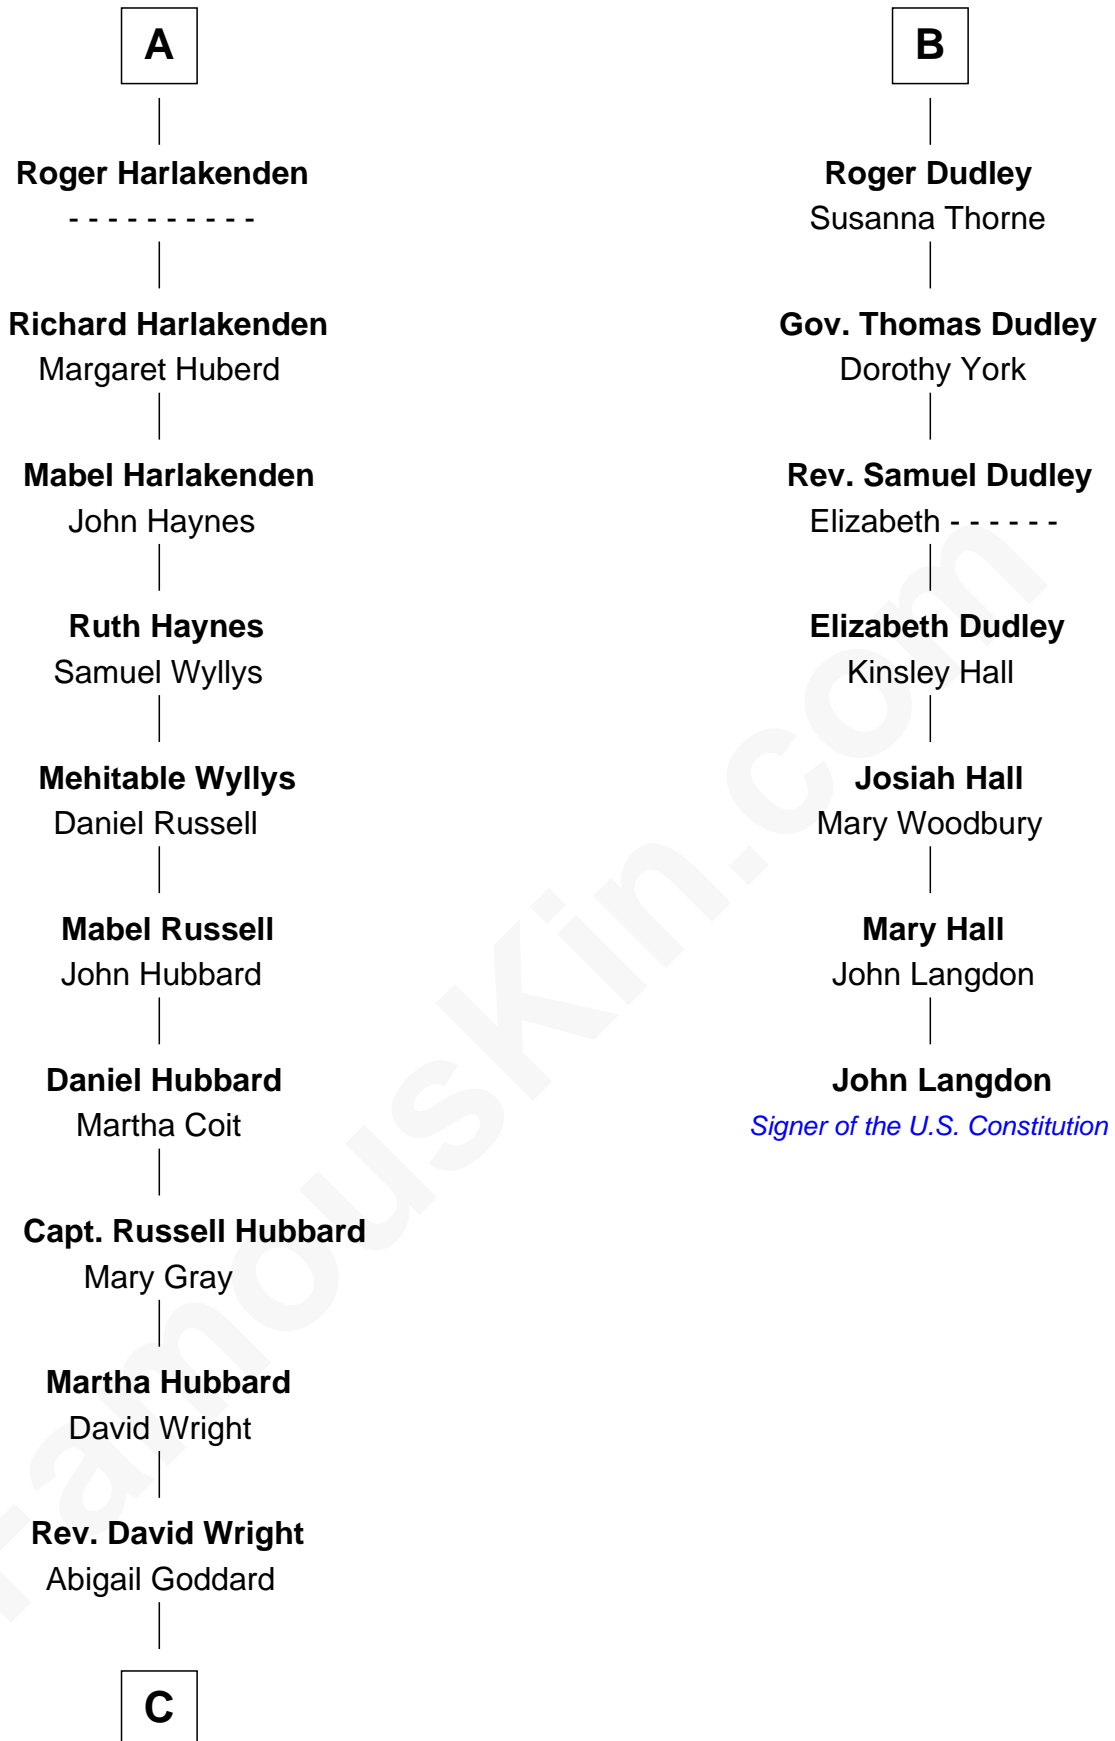

**FamousKin.com**  
**Relationship Chart of**  
**Frank Lloyd Wright**  
*American Architect*

13th cousin 5 times removed of  
**John Langdon**  
*Signer of the U.S. Constitution*

**C**

—  
**William Carey Wright**

Anna Lloyd Jones

—  
**Frank Lloyd Wright**

*American Architect*

FamousKin.com