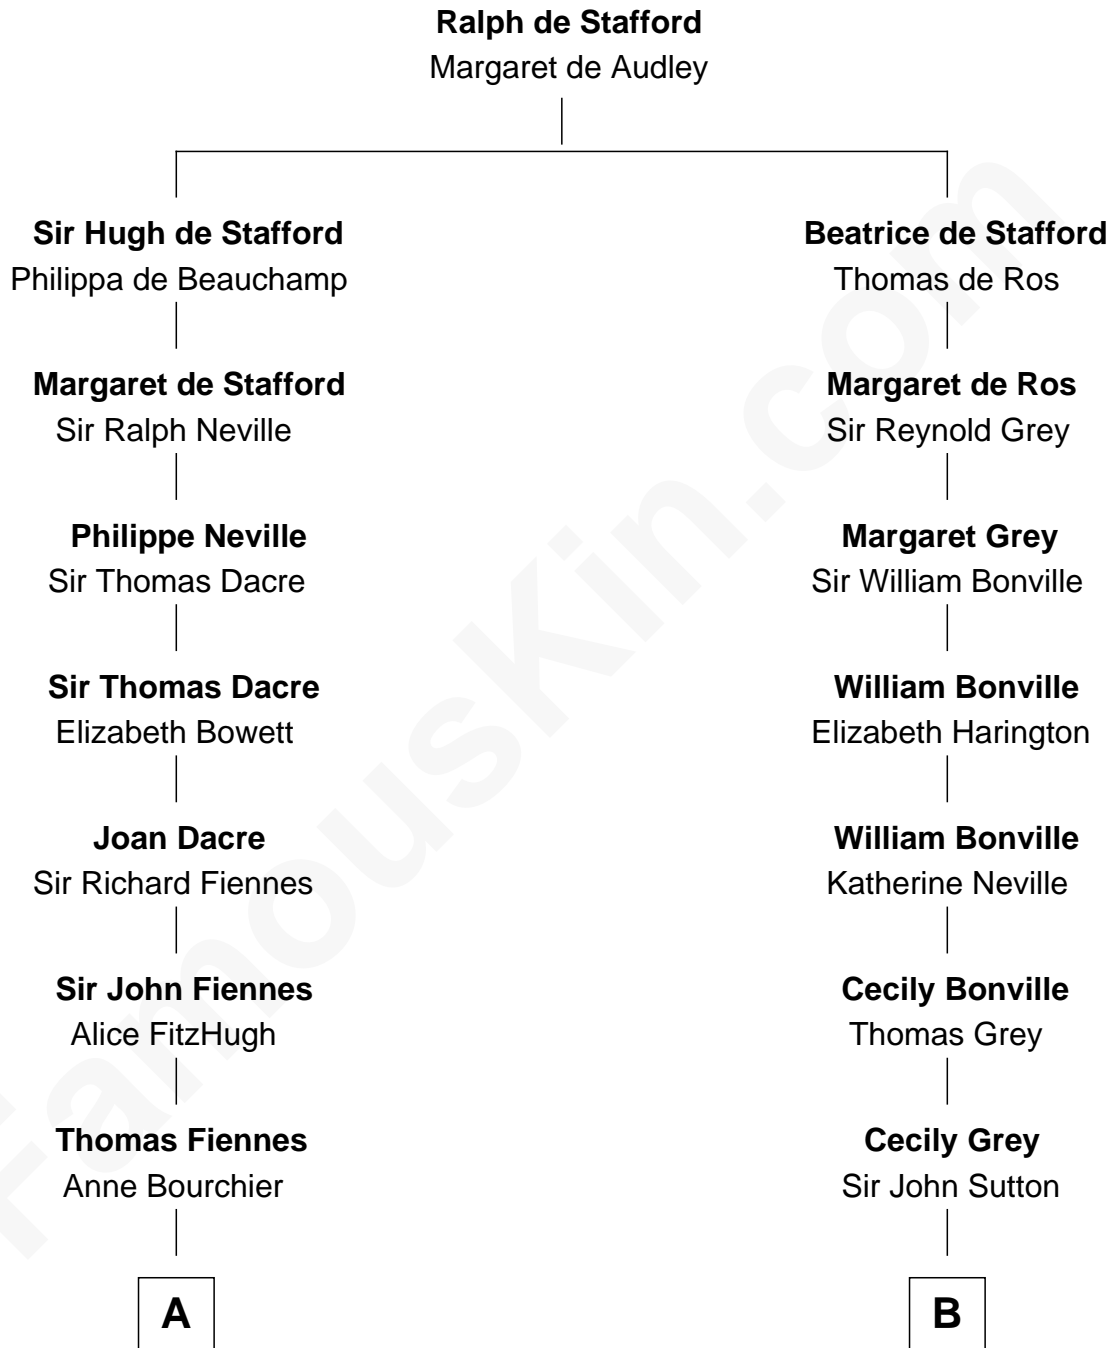

FamousKin.com
Relationship Chart of
Frank Lloyd Wright
American Architect

14th cousin 6 times removed of
John Langdon
Signer of the U.S. Constitution

C

—
Martha Hubbard

David Wright

—
Rev. David Wright

Abigail Goddard

—
William Carey Wright

Anna Lloyd Jones

—
Frank Lloyd Wright

American Architect

FamousKin.com