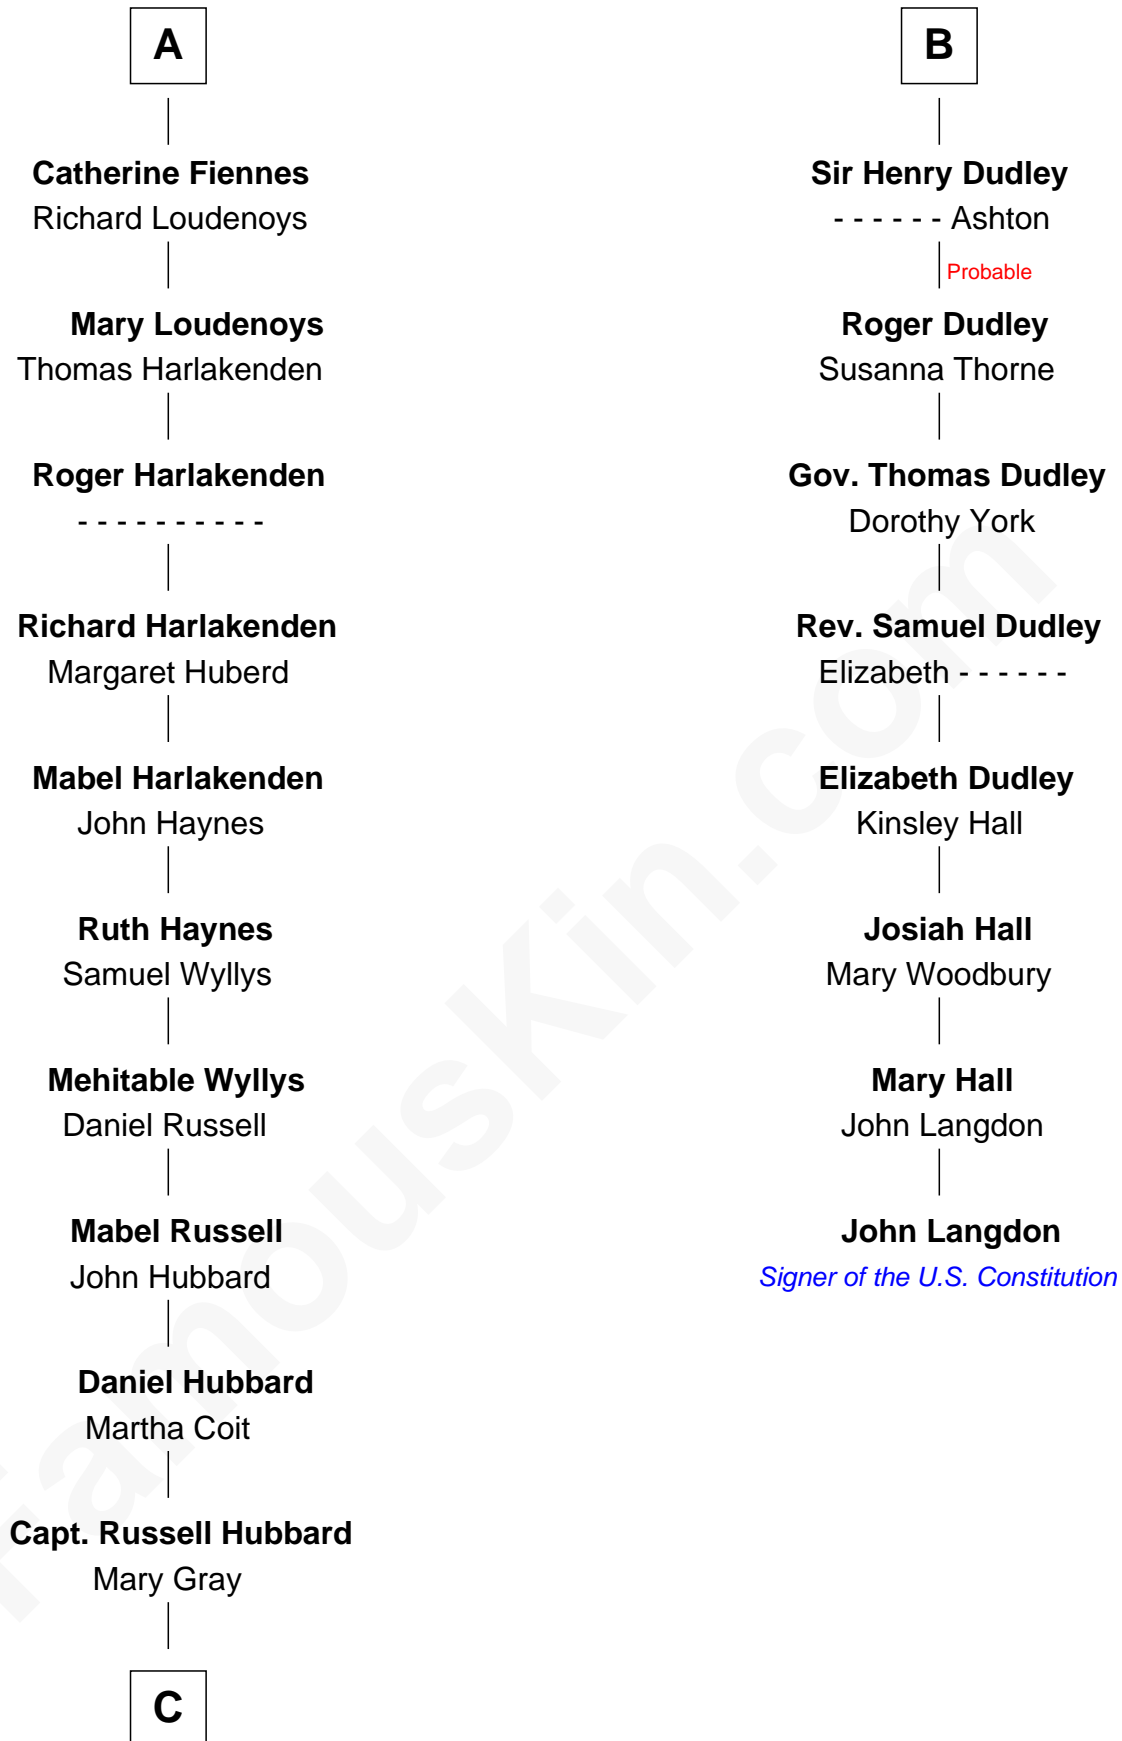

FamousKin.com
Relationship Chart of
Frank Lloyd Wright
American Architect

14th cousin 6 times removed of
John Langdon
Signer of the U.S. Constitution

C

—
Martha Hubbard

David Wright

—
Rev. David Wright

Abigail Goddard

—
William Carey Wright

Anna Lloyd Jones

—
Frank Lloyd Wright

American Architect

FamousKin.com