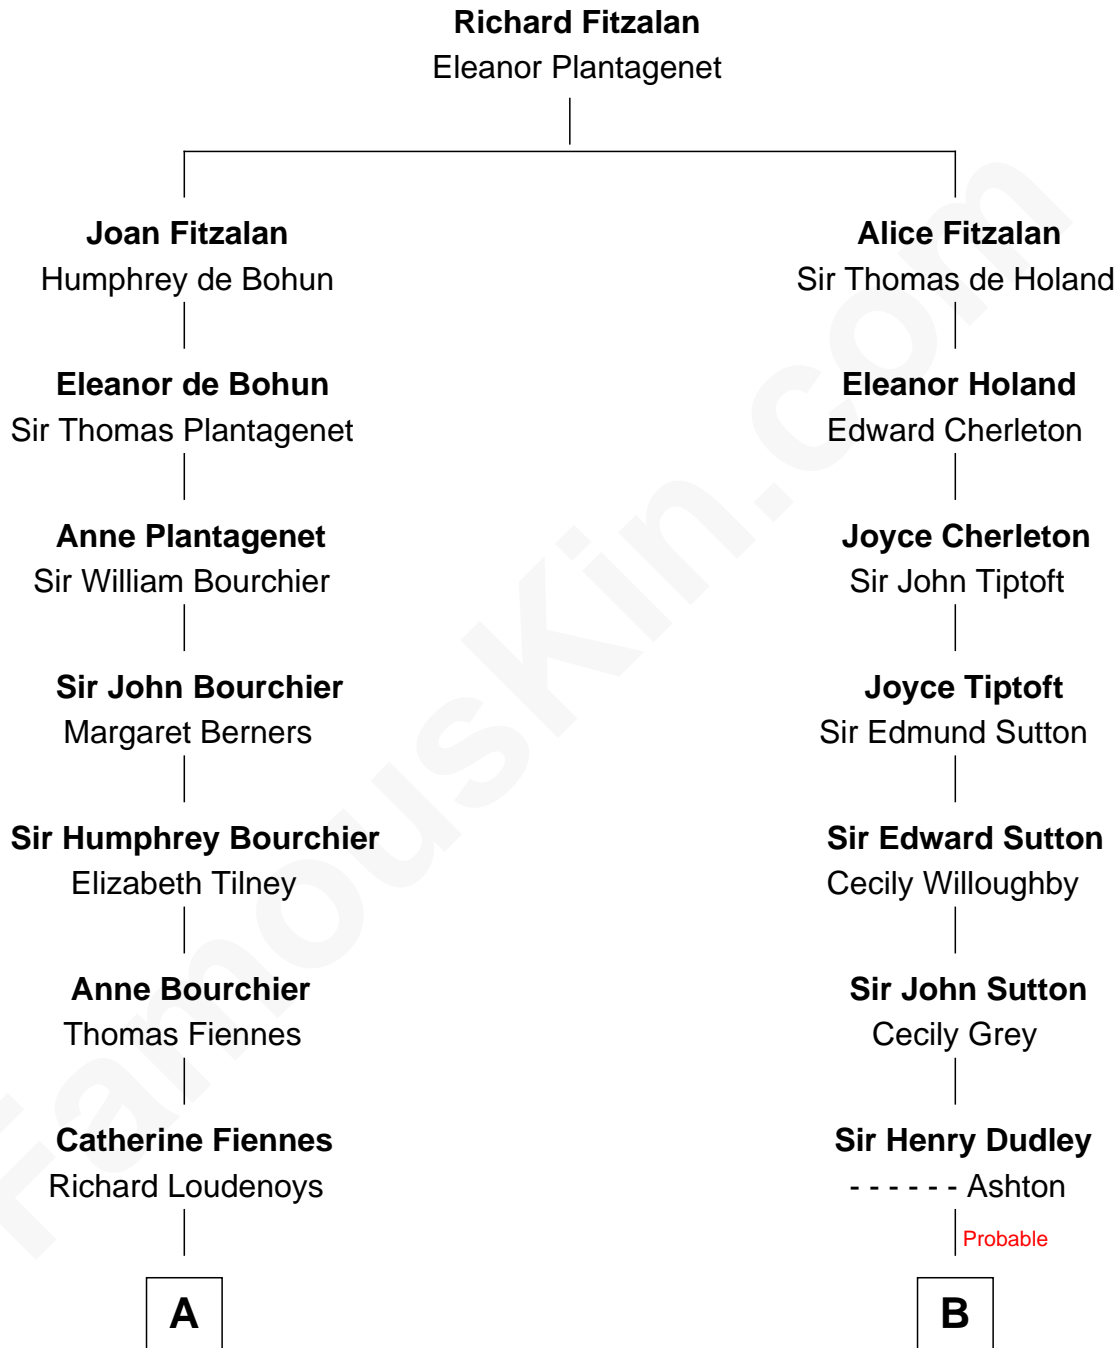

FamousKin.com
Relationship Chart of
Frank Lloyd Wright
American Architect

13th cousin 6 times removed of
John Langdon
Signer of the U.S. Constitution

C

—
Rev. David Wright

Abigail Goddard

—
William Carey Wright

Anna Lloyd Jones

—
Frank Lloyd Wright

American Architect

FamousKin.com