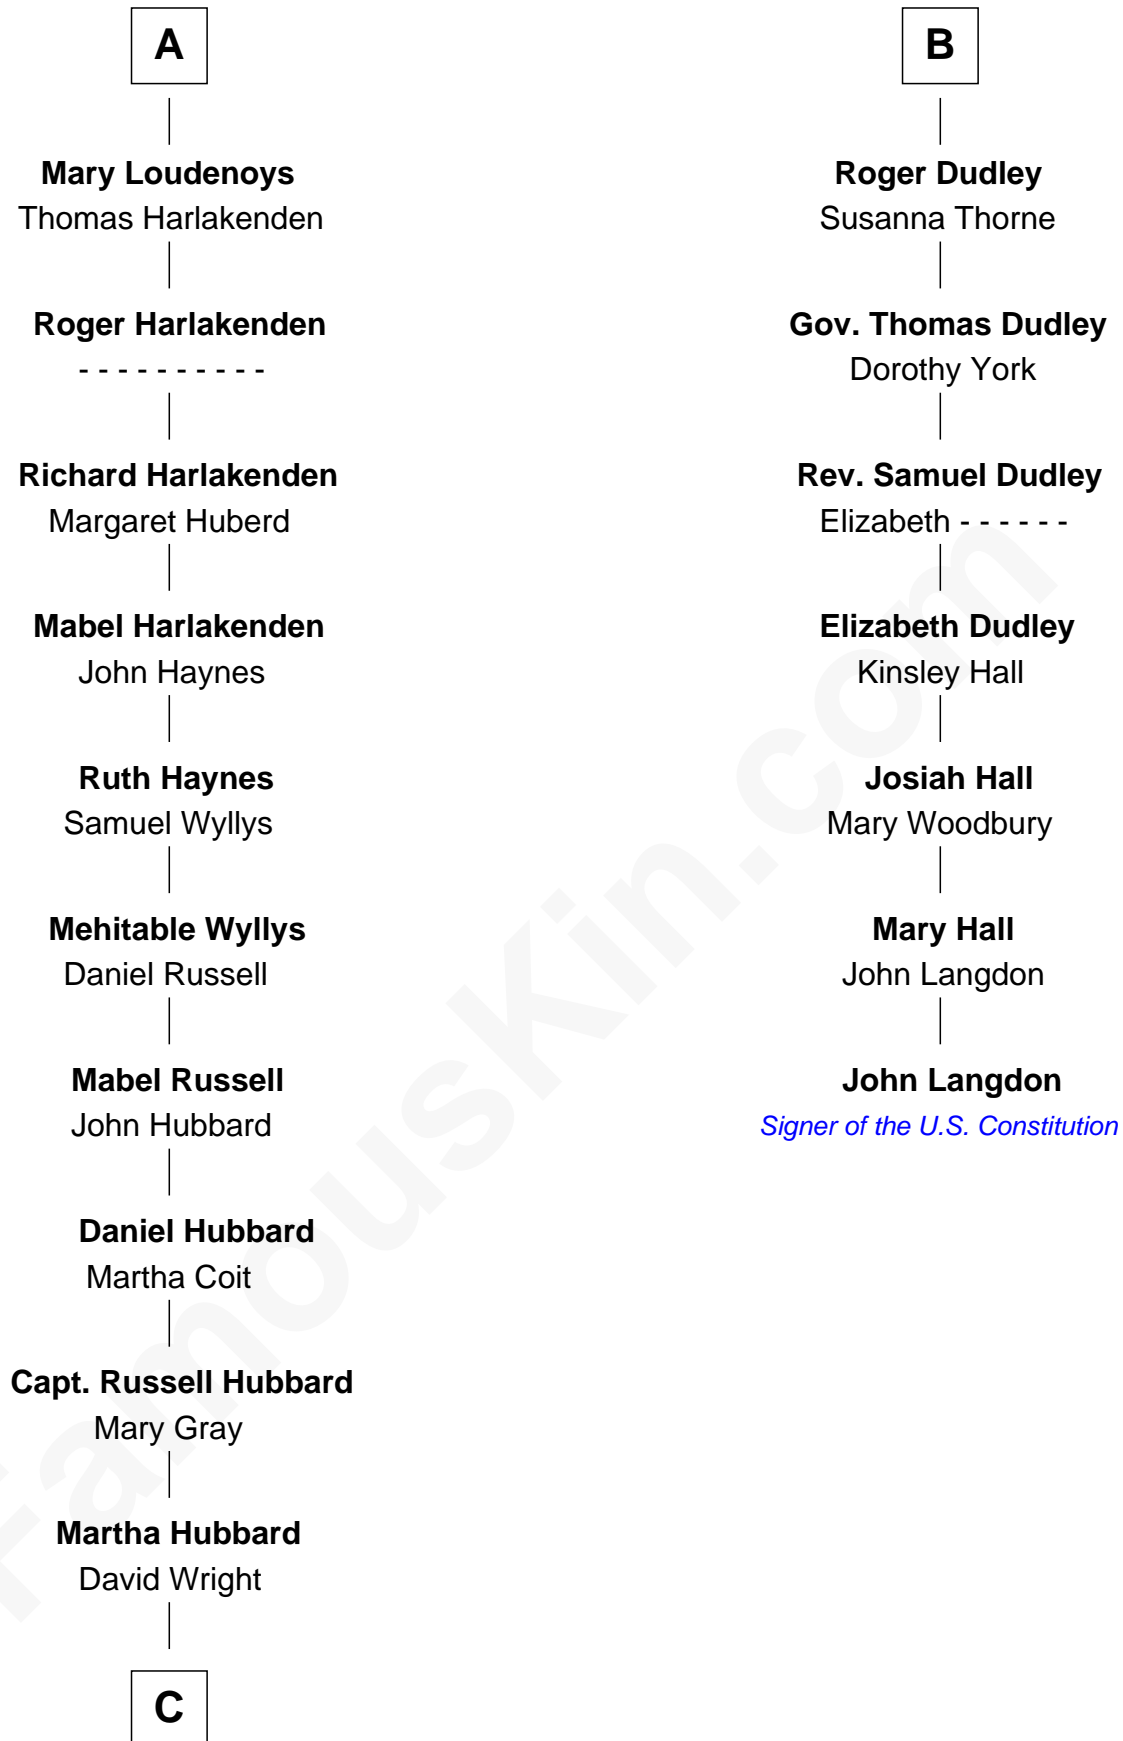

FamousKin.com
Relationship Chart of
Frank Lloyd Wright
American Architect

13th cousin 6 times removed of
John Langdon
Signer of the U.S. Constitution

C

—
Rev. David Wright

Abigail Goddard

—
William Carey Wright

Anna Lloyd Jones

—
Frank Lloyd Wright

American Architect

FamousKin.com