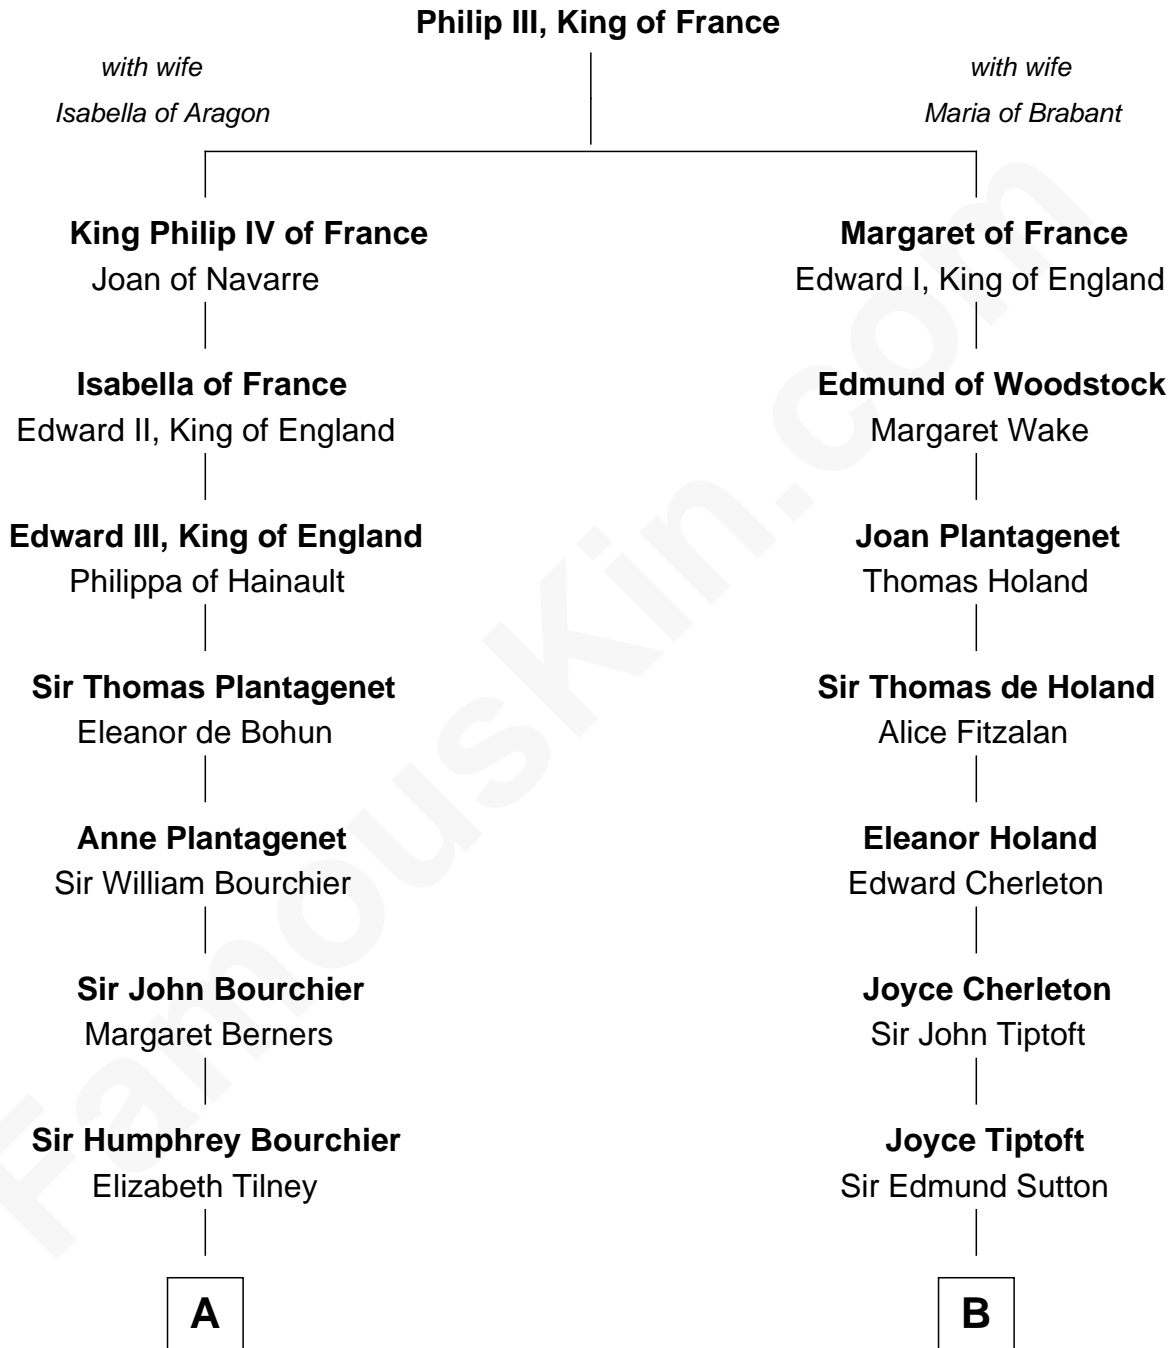

FamousKin.com
Relationship Chart of
Frank Lloyd Wright
American Architect

16th cousin 5 times removed of
John Langdon
Signer of the U.S. Constitution

FamousKin.com