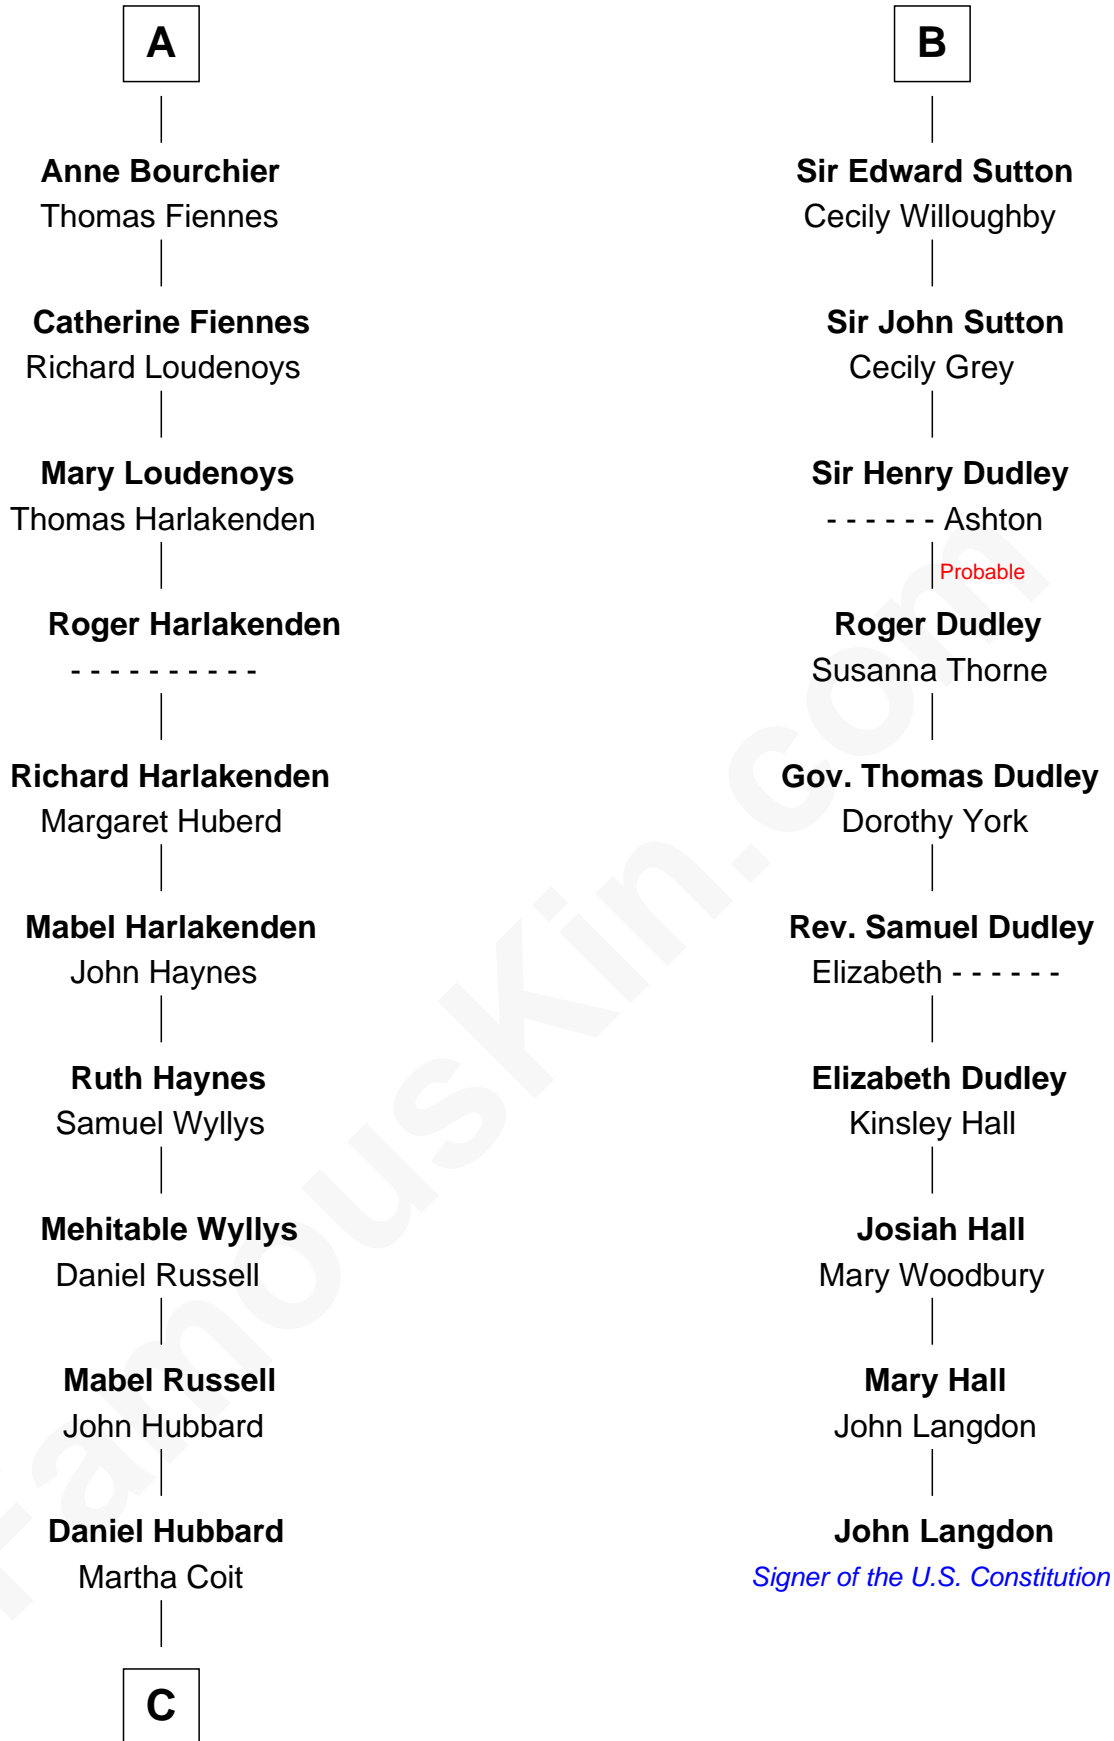

FamousKin.com
Relationship Chart of
Frank Lloyd Wright
American Architect

16th cousin 5 times removed of
John Langdon
Signer of the U.S. Constitution

FamousKin.com