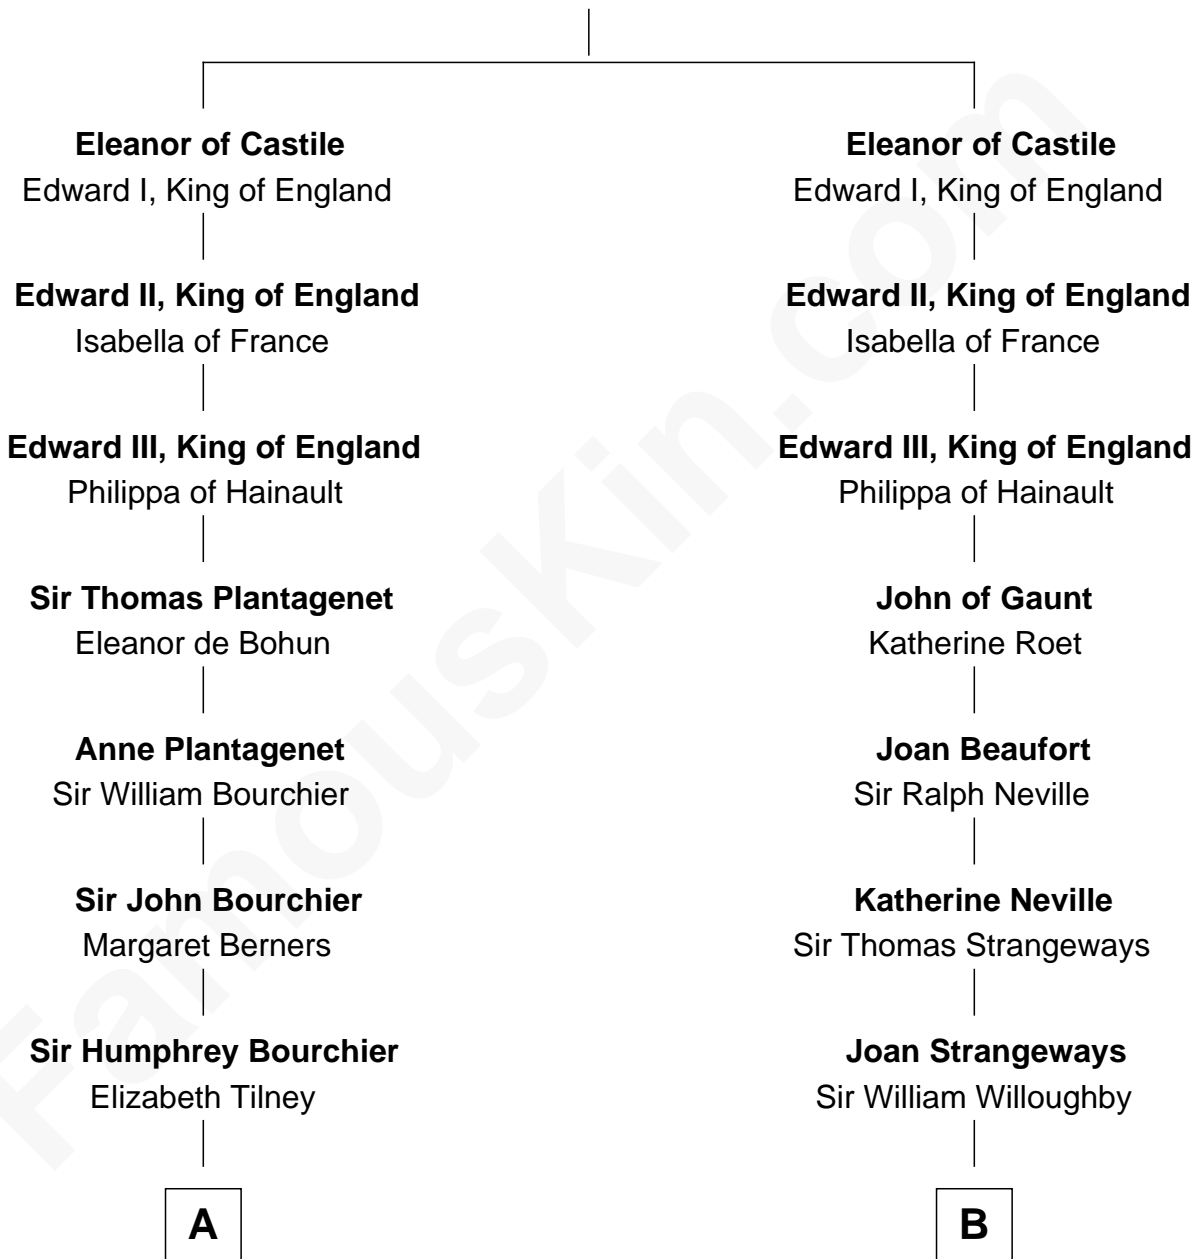

**FamousKin.com**  
**Relationship Chart of**  
**Frank Lloyd Wright**  
*American Architect*

16th cousin 5 times removed of

**John Langdon**  
*Signer of the U.S. Constitution*

**Ferdinand III, King of Castile**  
 Joanna of Ponthieu

FamousKin.com