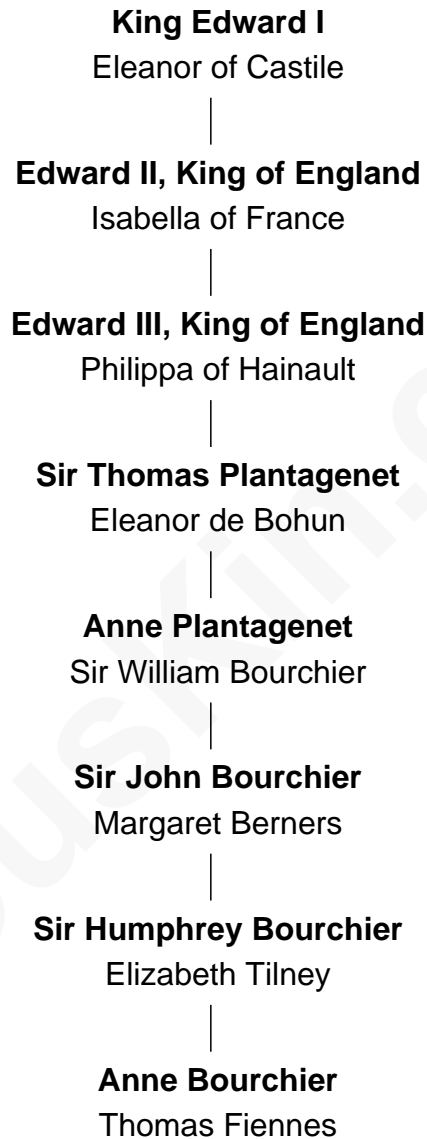

# FamousKin.com Relationship Chart of

**Frank Lloyd Wright**

*American Architect*

19th Great-grandson of

**King Edward I**

*King of England*

**A**

**Catherine Fiennes**

Richard Loudenoys

**Mary Loudenoys**

Thomas Harlakenden

**Roger Harlakenden**

**Richard Harlakenden**

Margaret Huberd

**Mabel Harlakenden**

John Haynes