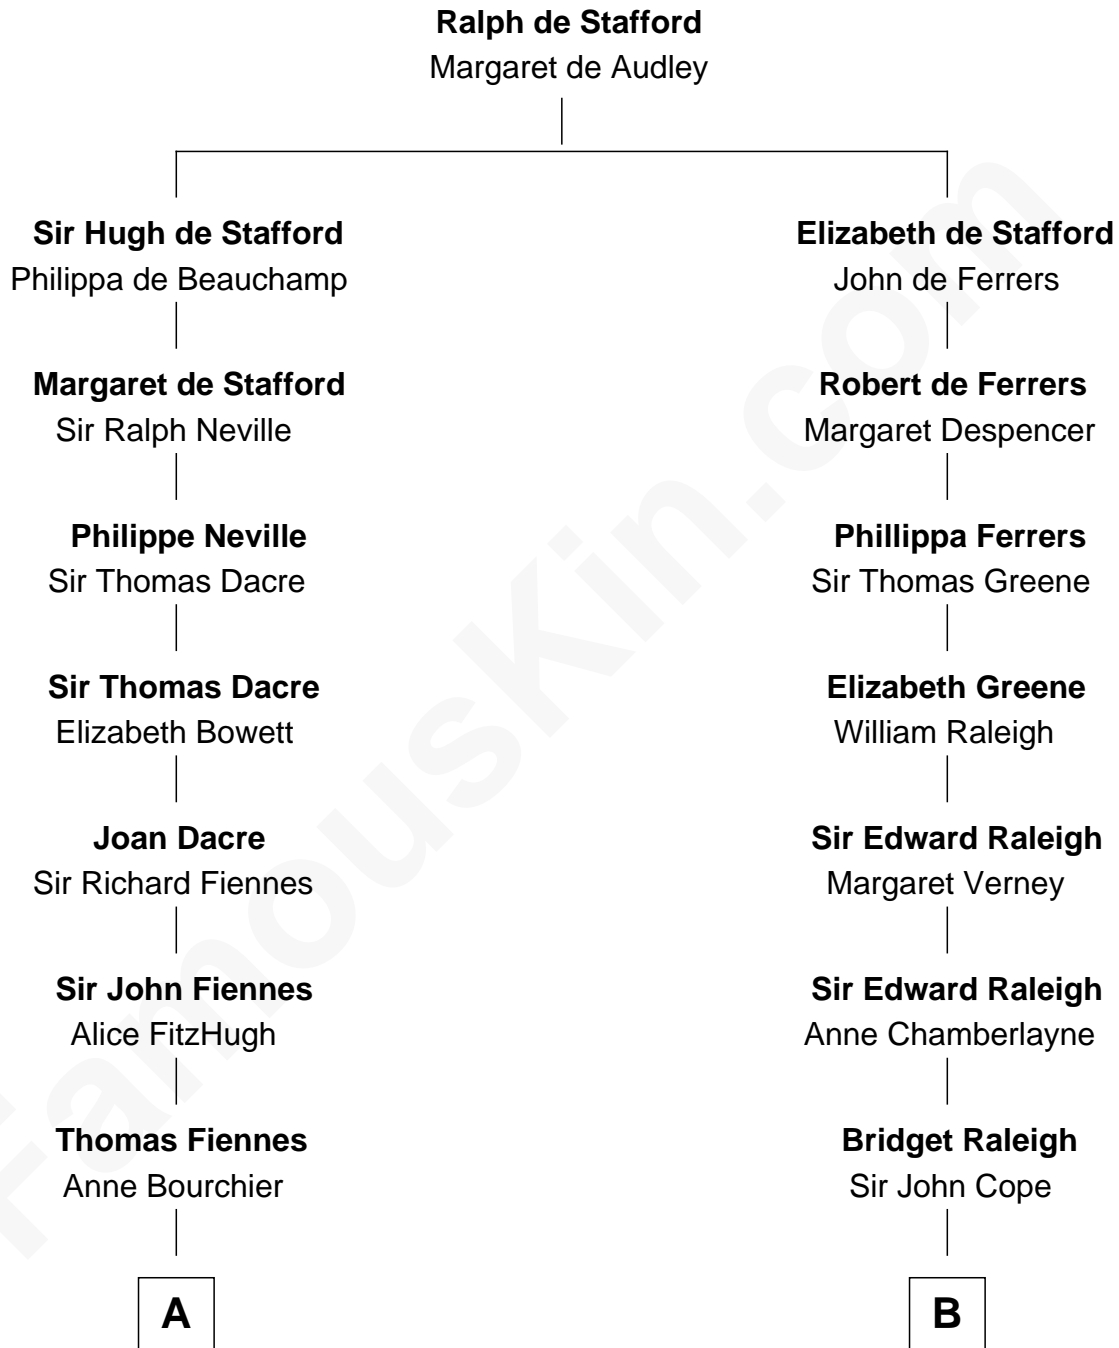

FamousKin.com
Relationship Chart of
Frank Lloyd Wright
American Architect

17th cousin 3 times removed of

Hetty Green
"The Witch of Wall Street"

C

—
Martha Hubbard

David Wright

—
Rev. David Wright

Abigail Goddard

—
William Carey Wright

Anna Lloyd Jones

—
Frank Lloyd Wright

American Architect

FamousKin.com