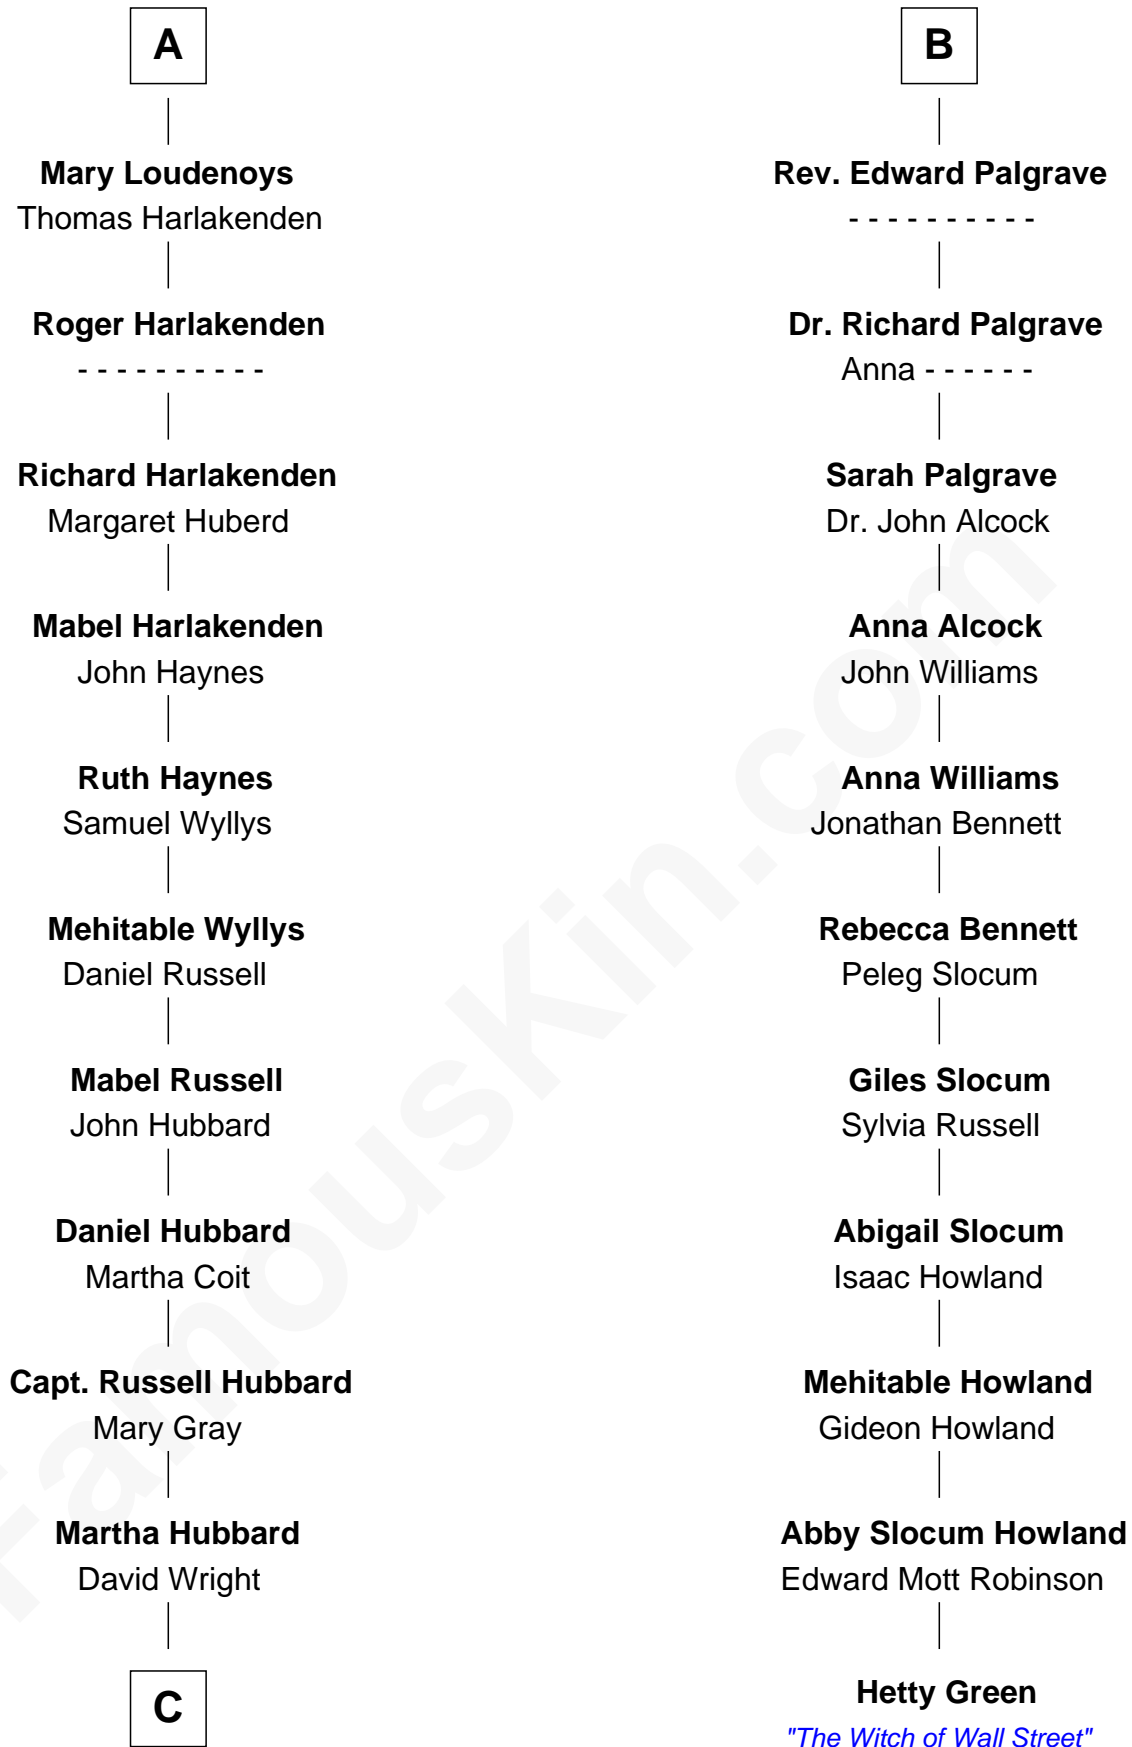

FamousKin.com
Relationship Chart of
Frank Lloyd Wright
American Architect

17th cousin 2 times removed of

Hetty Green
"The Witch of Wall Street"

C

—
Rev. David Wright

Abigail Goddard

—
William Carey Wright

Anna Lloyd Jones

—
Frank Lloyd Wright

American Architect

FamousKin.com