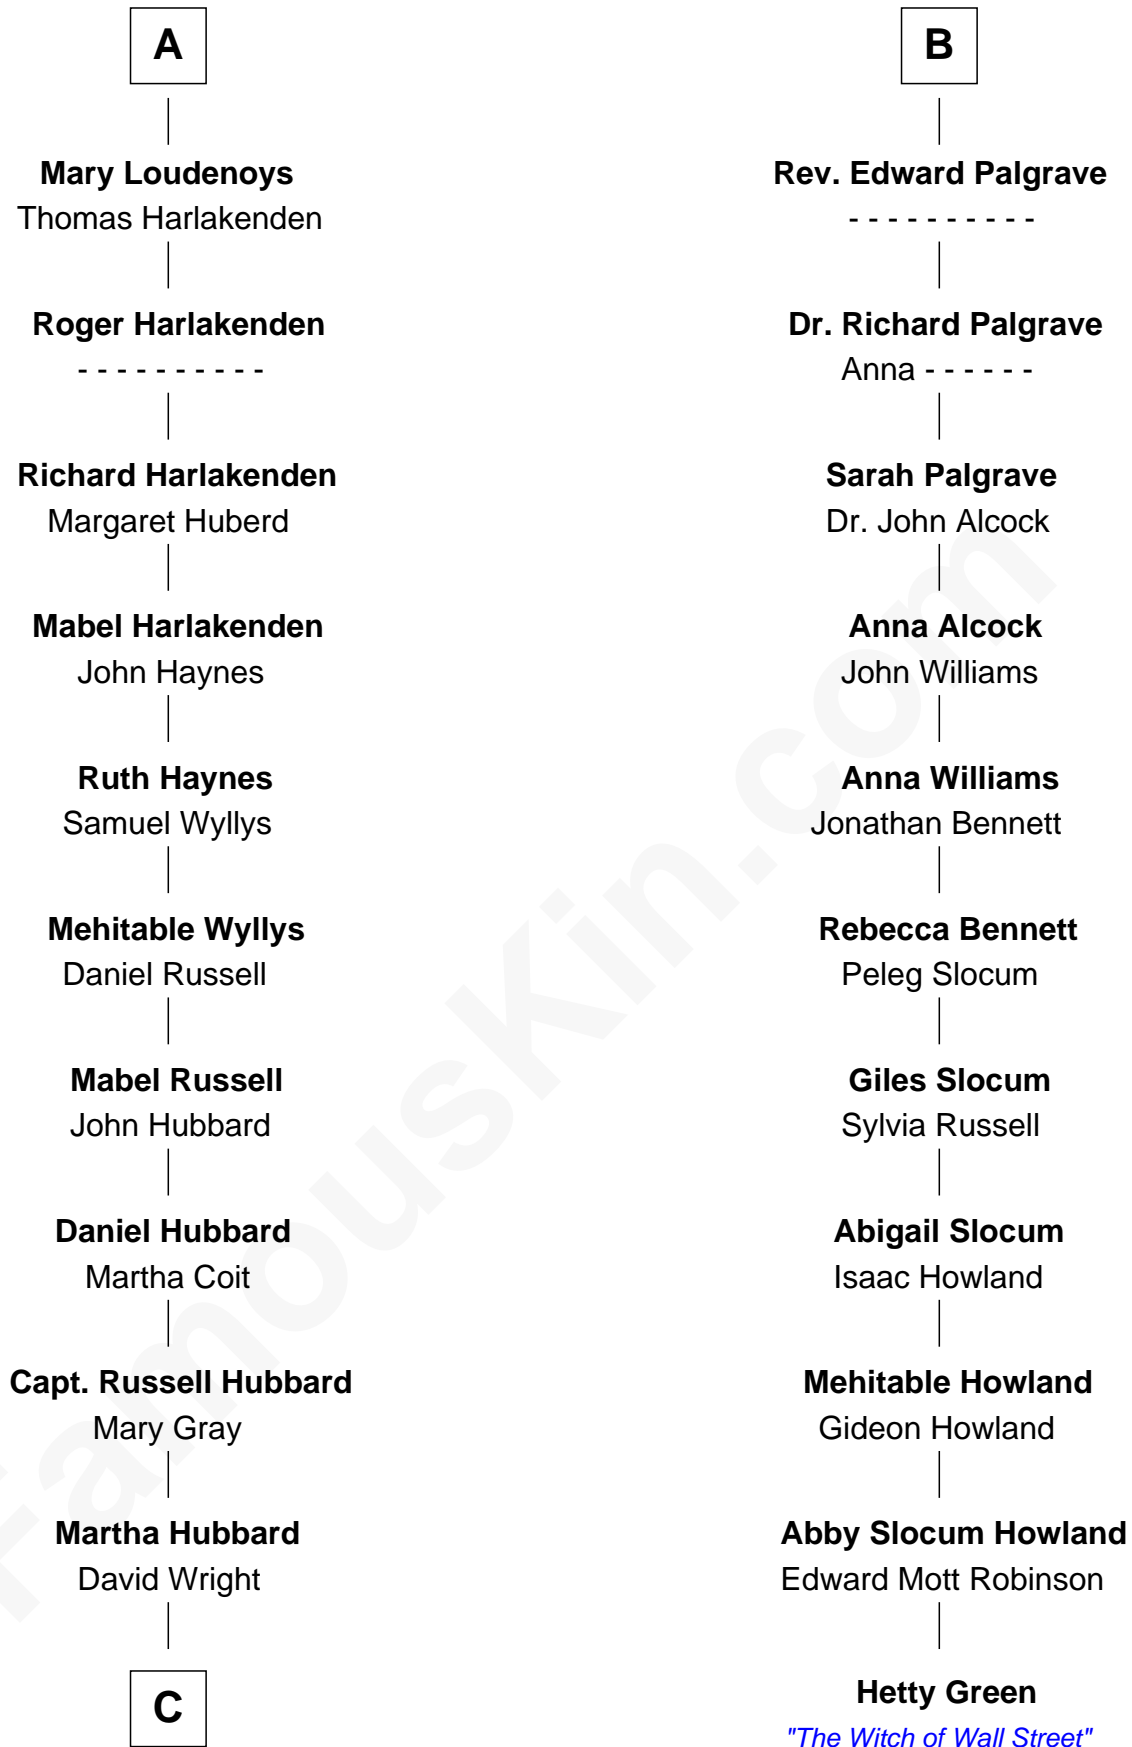

FamousKin.com
Relationship Chart of
Frank Lloyd Wright
American Architect

17th cousin 2 times removed of

Hetty Green
"The Witch of Wall Street"

Sir William de Bohun
 Elizabeth de Badlesmere

C

—
Rev. David Wright

Abigail Goddard

—
William Carey Wright

Anna Lloyd Jones

—
Frank Lloyd Wright

American Architect

FamousKin.com