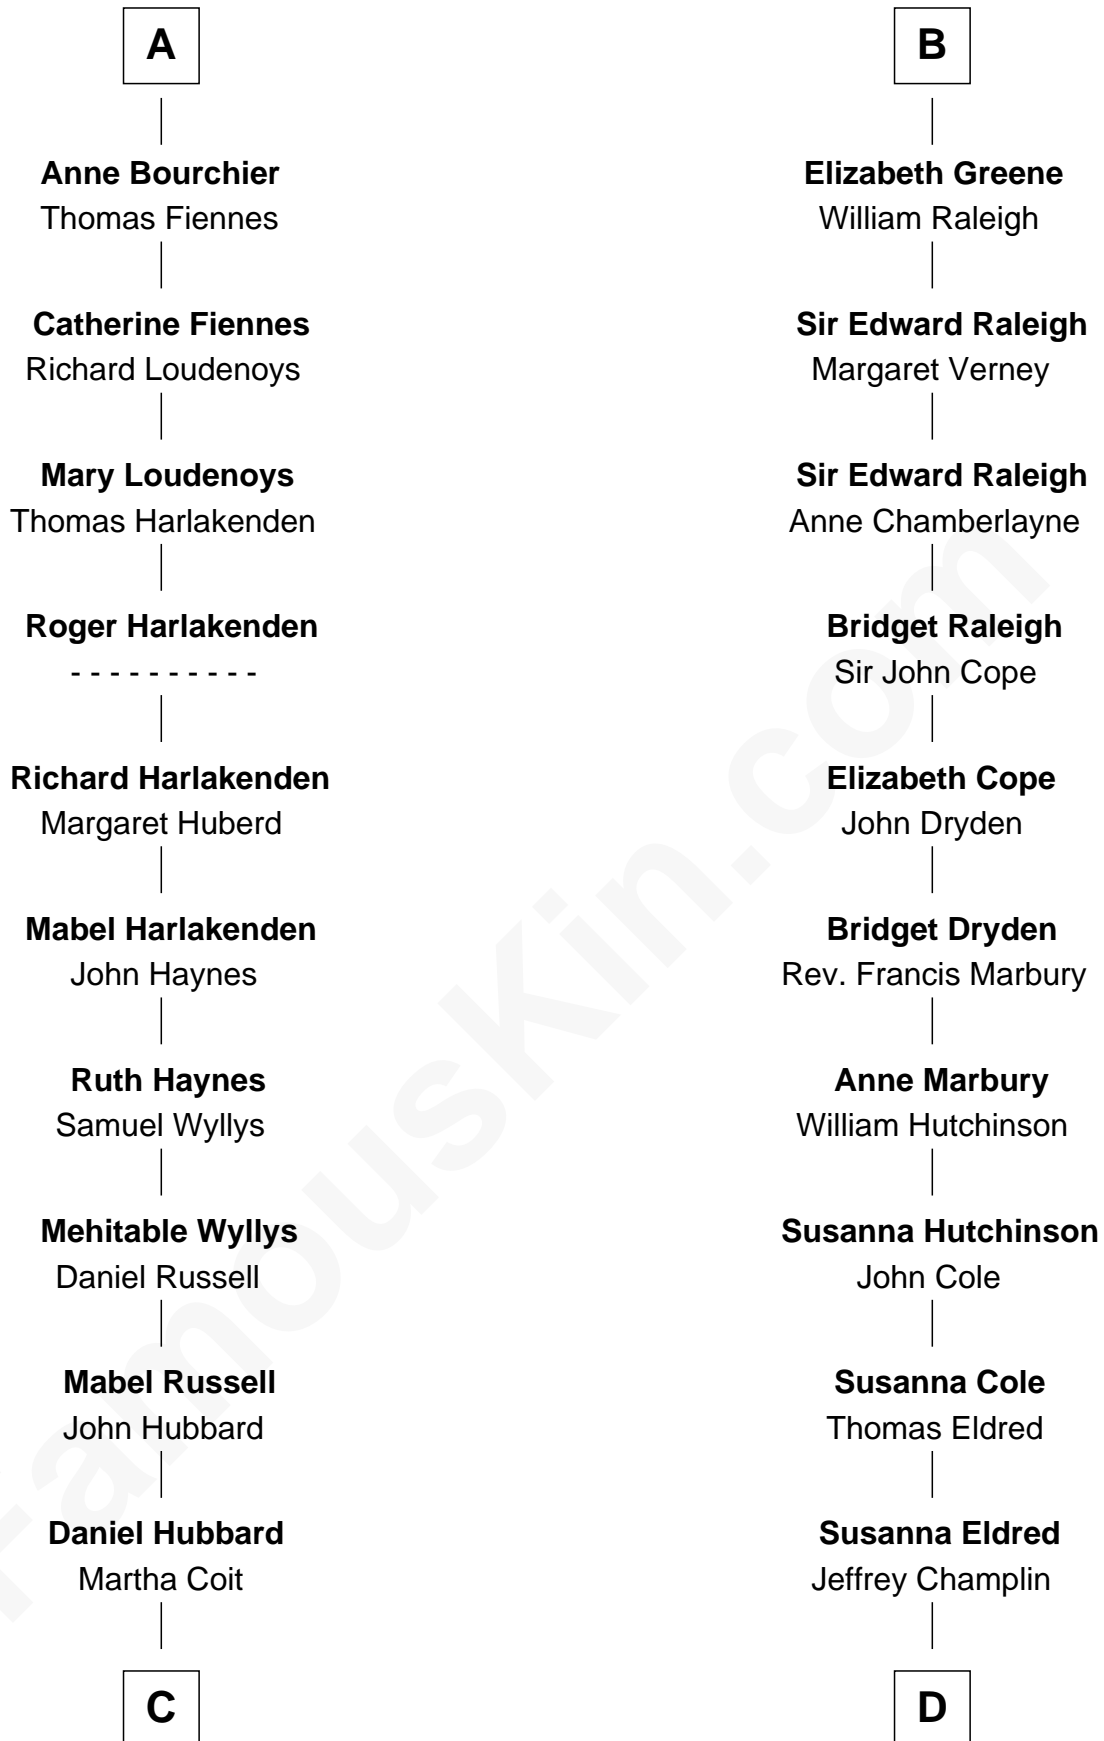

# FamousKin.com Relationship Chart of

**Frank Lloyd Wright**

*American Architect*

21st cousin of

**Shanghai Pierce**

*Texas Cattleman*

**C**

**Capt. Russell Hubbard**

Mary Gray

**Martha Hubbard**

David Wright

**Rev. David Wright**

Abigail Goddard

**William Carey Wright**

Anna Lloyd Jones

**Frank Lloyd Wright**

**Jonathan D. Pearce**

Hanna Phillips Head

**Shanghai Pierce**

*Texas Cattleman*