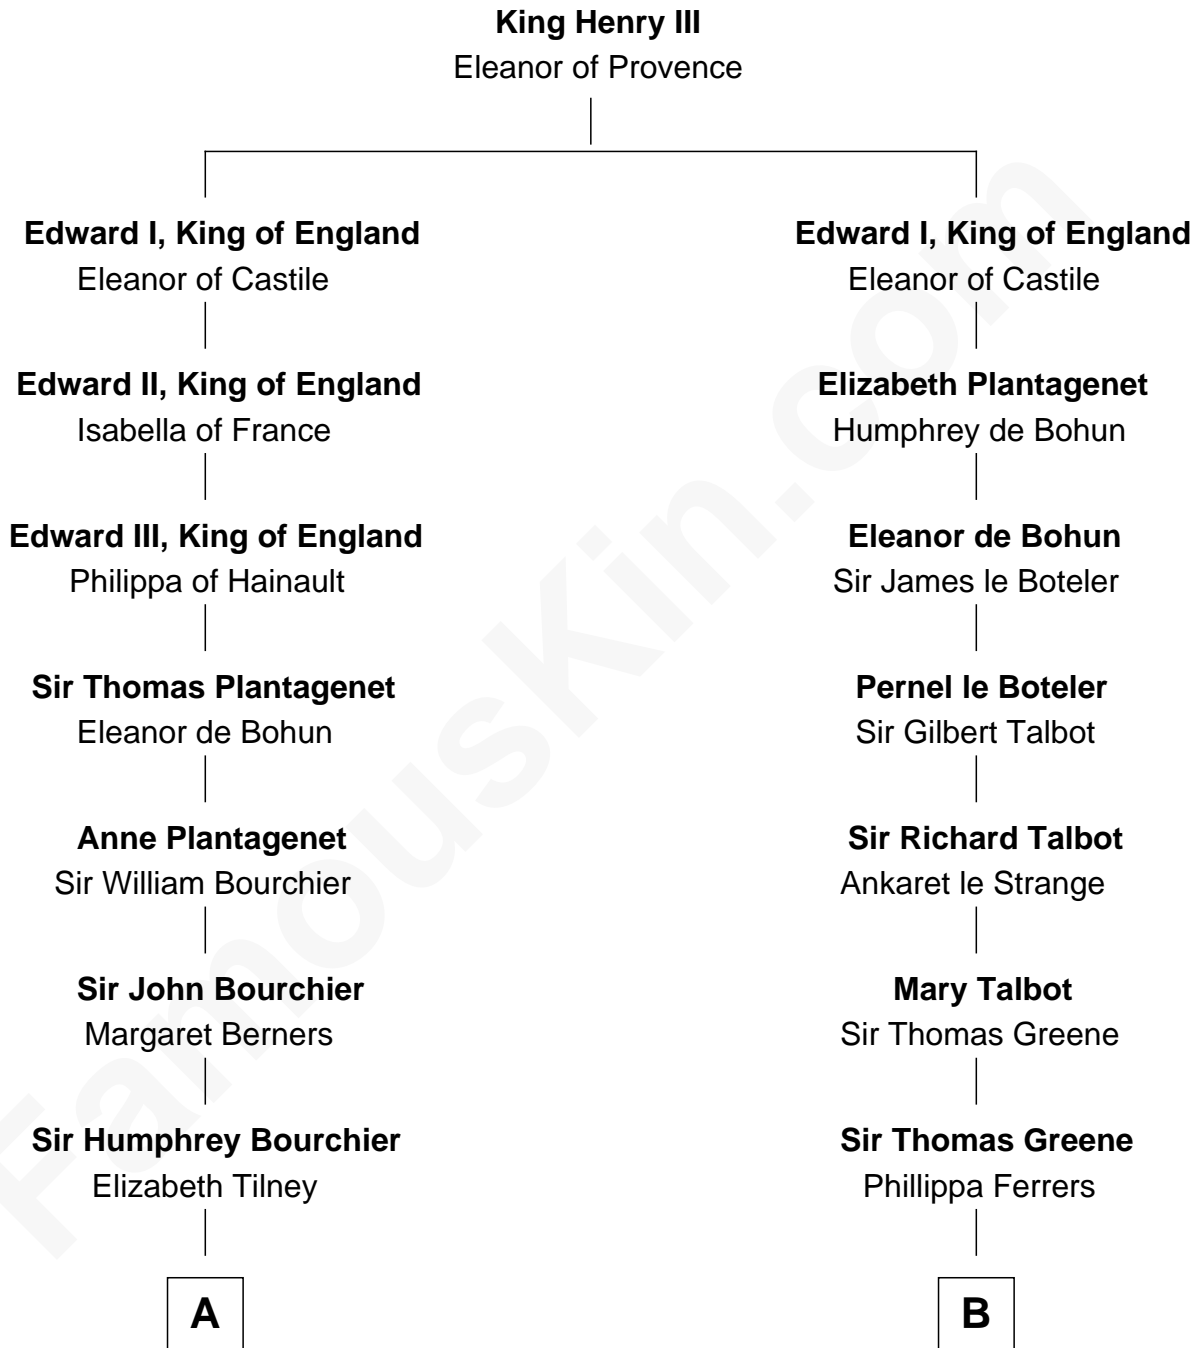

# FamousKin.com Relationship Chart of

**Frank Lloyd Wright**

*American Architect*

21st cousin of

**Shanghai Pierce**

*Texas Cattleman*

**C**

**Capt. Russell Hubbard**

Mary Gray

**Martha Hubbard**

David Wright

**Rev. David Wright**

Abigail Goddard

**William Carey Wright**

Anna Lloyd Jones

**Frank Lloyd Wright**