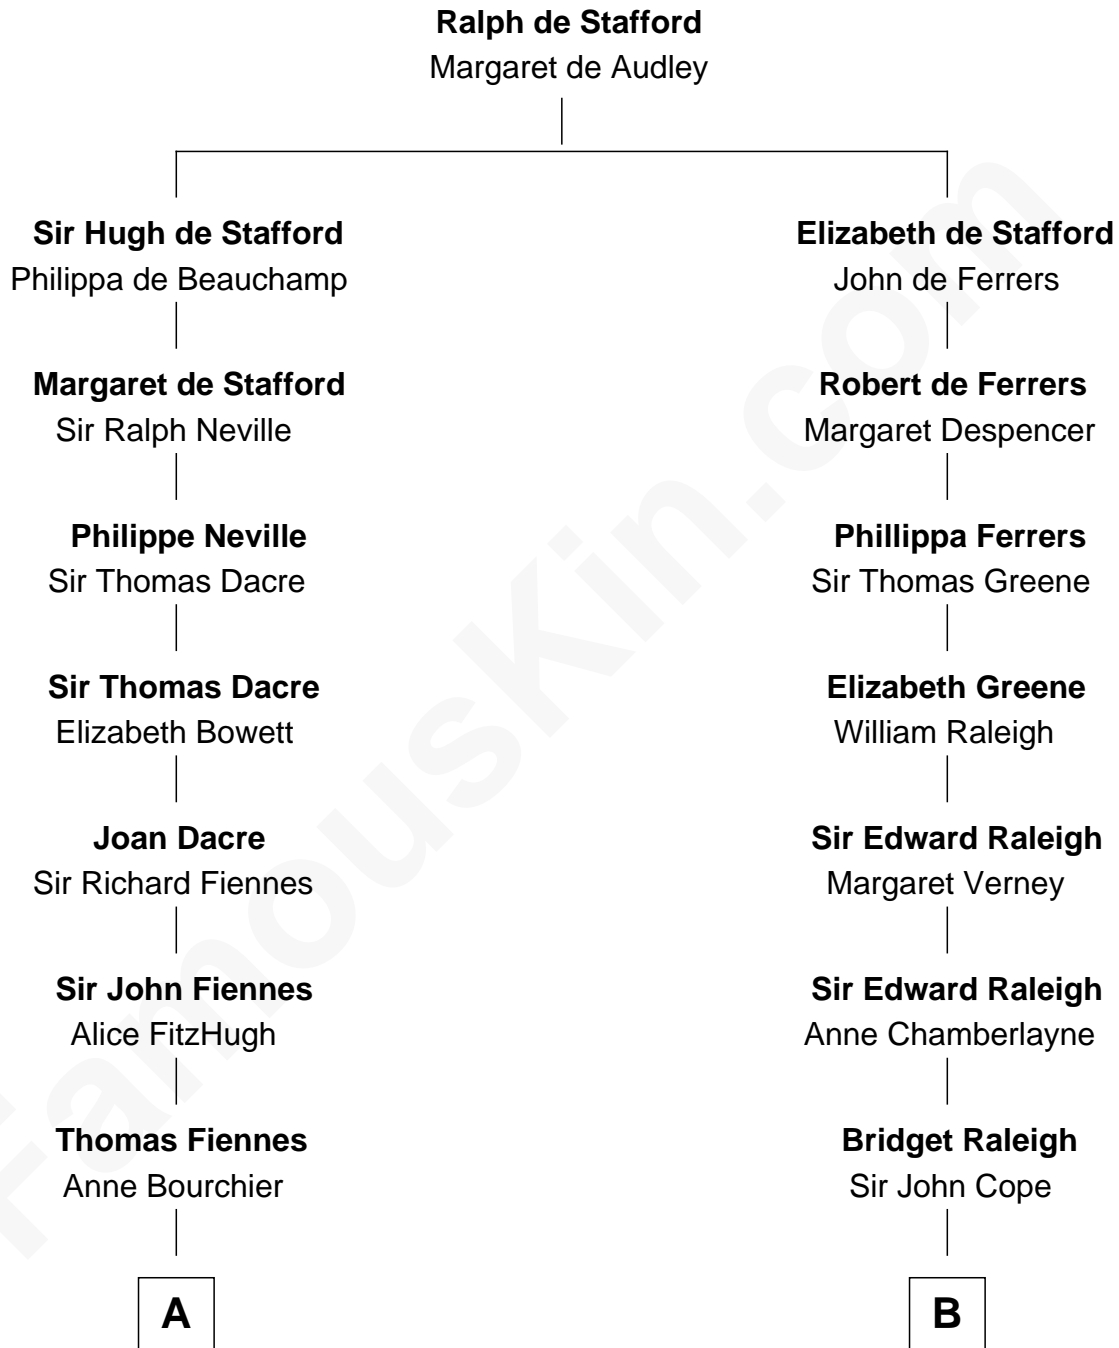

**FamousKin.com**  
**Relationship Chart of**  
**Frank Lloyd Wright**  
*American Architect*

17th cousin 3 times removed of

**Shanghai Pierce**  
*Texas Cattleman*

**C**

—  
**Martha Hubbard**

David Wright

—  
**Rev. David Wright**

Abigail Goddard

—  
**William Carey Wright**

Anna Lloyd Jones

—  
**Frank Lloyd Wright**

*American Architect*

FamousKin.com