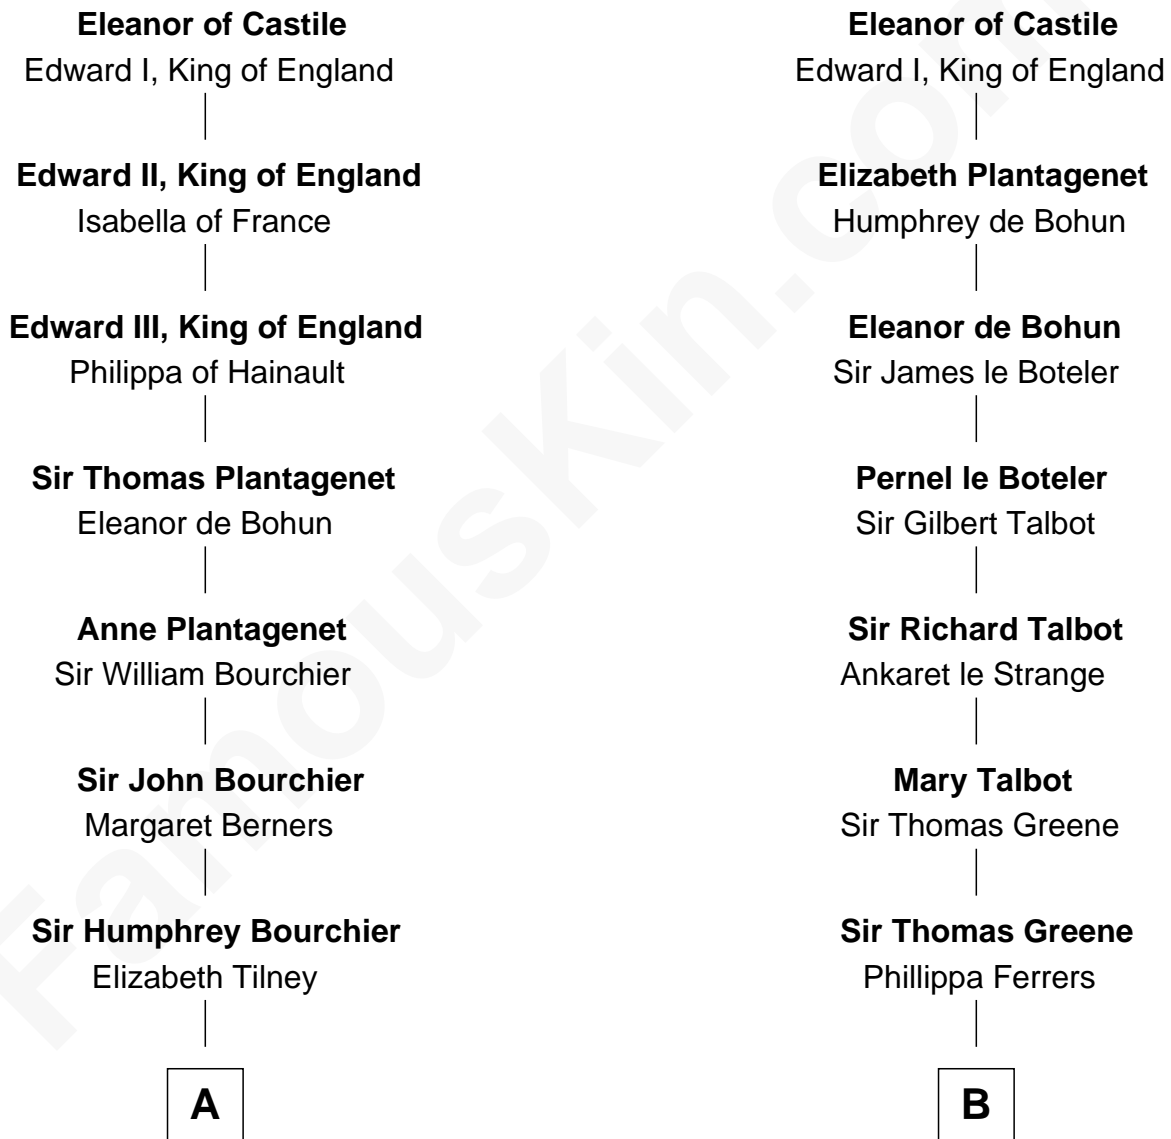

# FamousKin.com Relationship Chart of

**Frank Lloyd Wright**

*American Architect*

21st cousin of

**Shanghai Pierce**

*Texas Cattleman*

**Ferdinand III, King of Castile**

Joanna of Ponthieu

**C**

**Capt. Russell Hubbard**

Mary Gray

**Martha Hubbard**

David Wright

**Rev. David Wright**

Abigail Goddard

**William Carey Wright**

**Susanna Stoddard**

Isaac Pearce

**Jonathan D. Pearce**

Hanna Phillips Head

**Shanghai Pierce**

*Texas Cattleman*