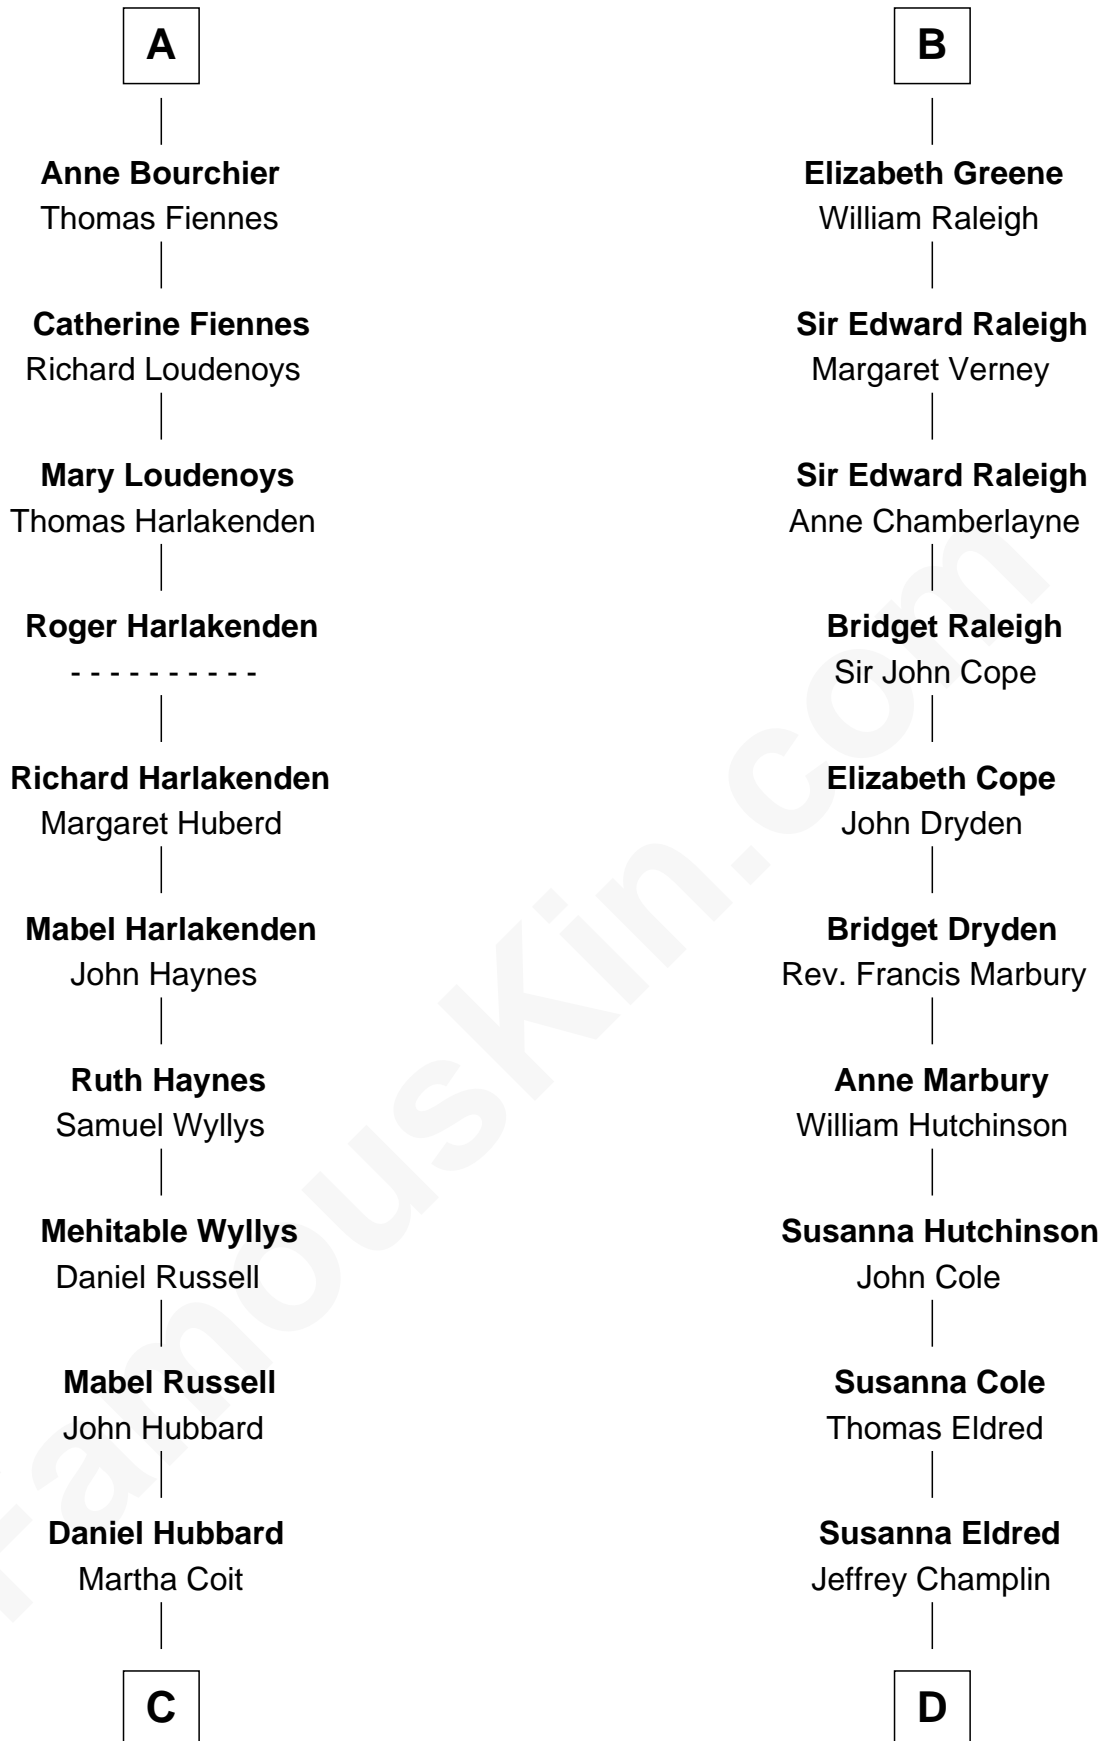

# FamousKin.com Relationship Chart of

**Frank Lloyd Wright**

*American Architect*

21st cousin of

**Shanghai Pierce**

*Texas Cattleman*

**Ferdinand III, King of Castile**

Joanna of Ponthieu

**C**

**Capt. Russell Hubbard**

Mary Gray

**Martha Hubbard**

David Wright

**Rev. David Wright**

Abigail Goddard

**William Carey Wright**

**Susanna Stoddard**

Isaac Pearce

**Jonathan D. Pearce**

Hanna Phillips Head

**Shanghai Pierce**

*Texas Cattleman*