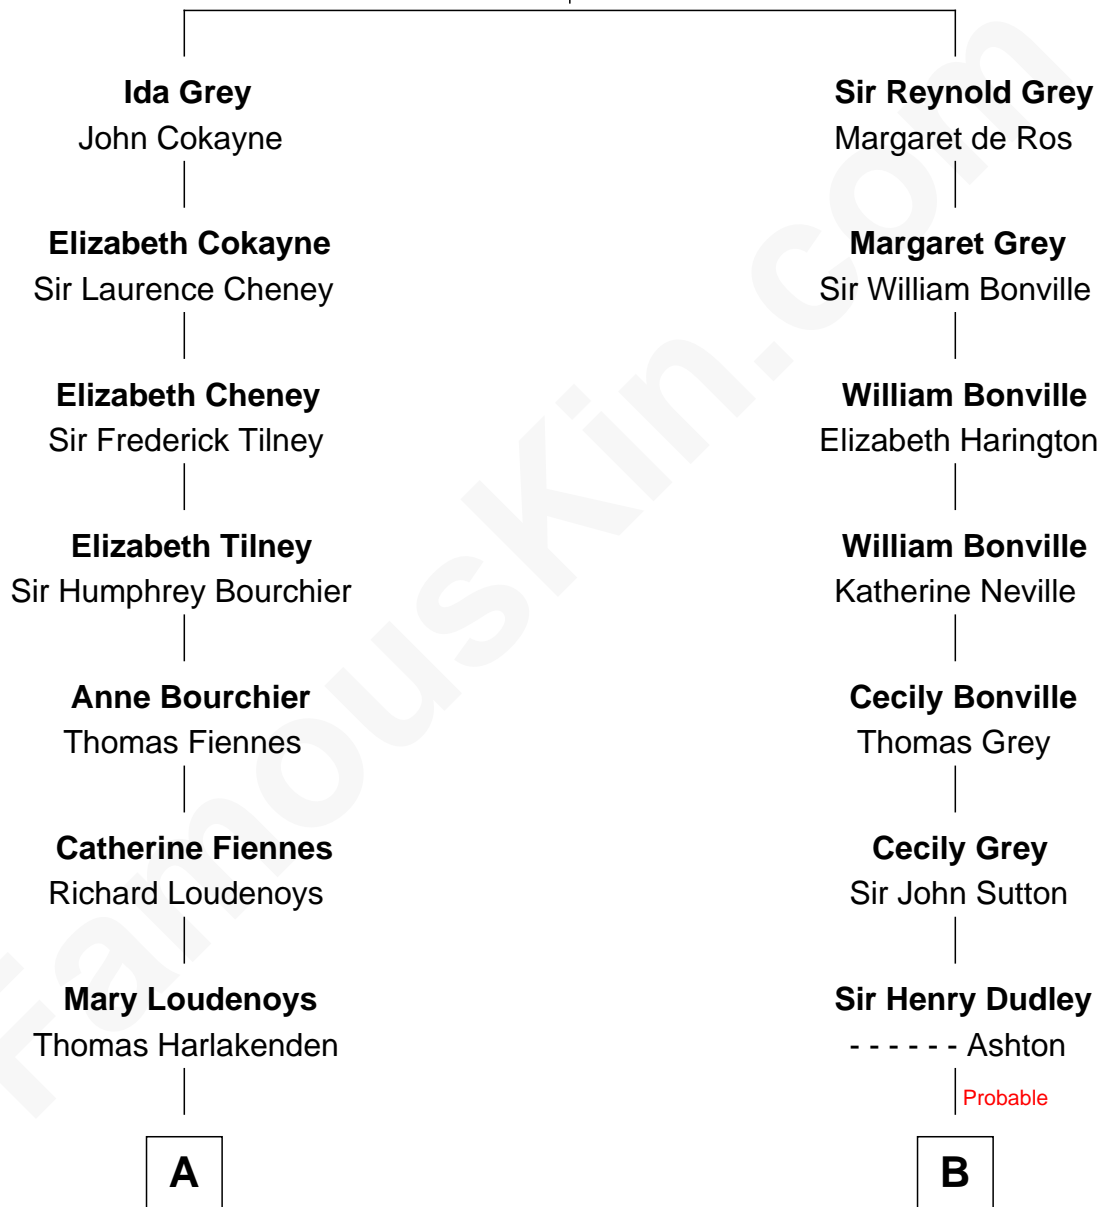

FamousKin.com Relationship Chart of

Frank Lloyd Wright

American Architect

18th cousin of

Alan Shepard

Mercury and Apollo Astronaut

Sir Reynold de Grey

Eleanor le Strange

C

William Carey Wright

Anna Lloyd Jones

Frank Lloyd Wright

American Architect

D

Alan Bartlett Shepard

Pauline Renza Emerson

Alan Shepard

Mercury and Apollo Astronaut

FamousKin.com