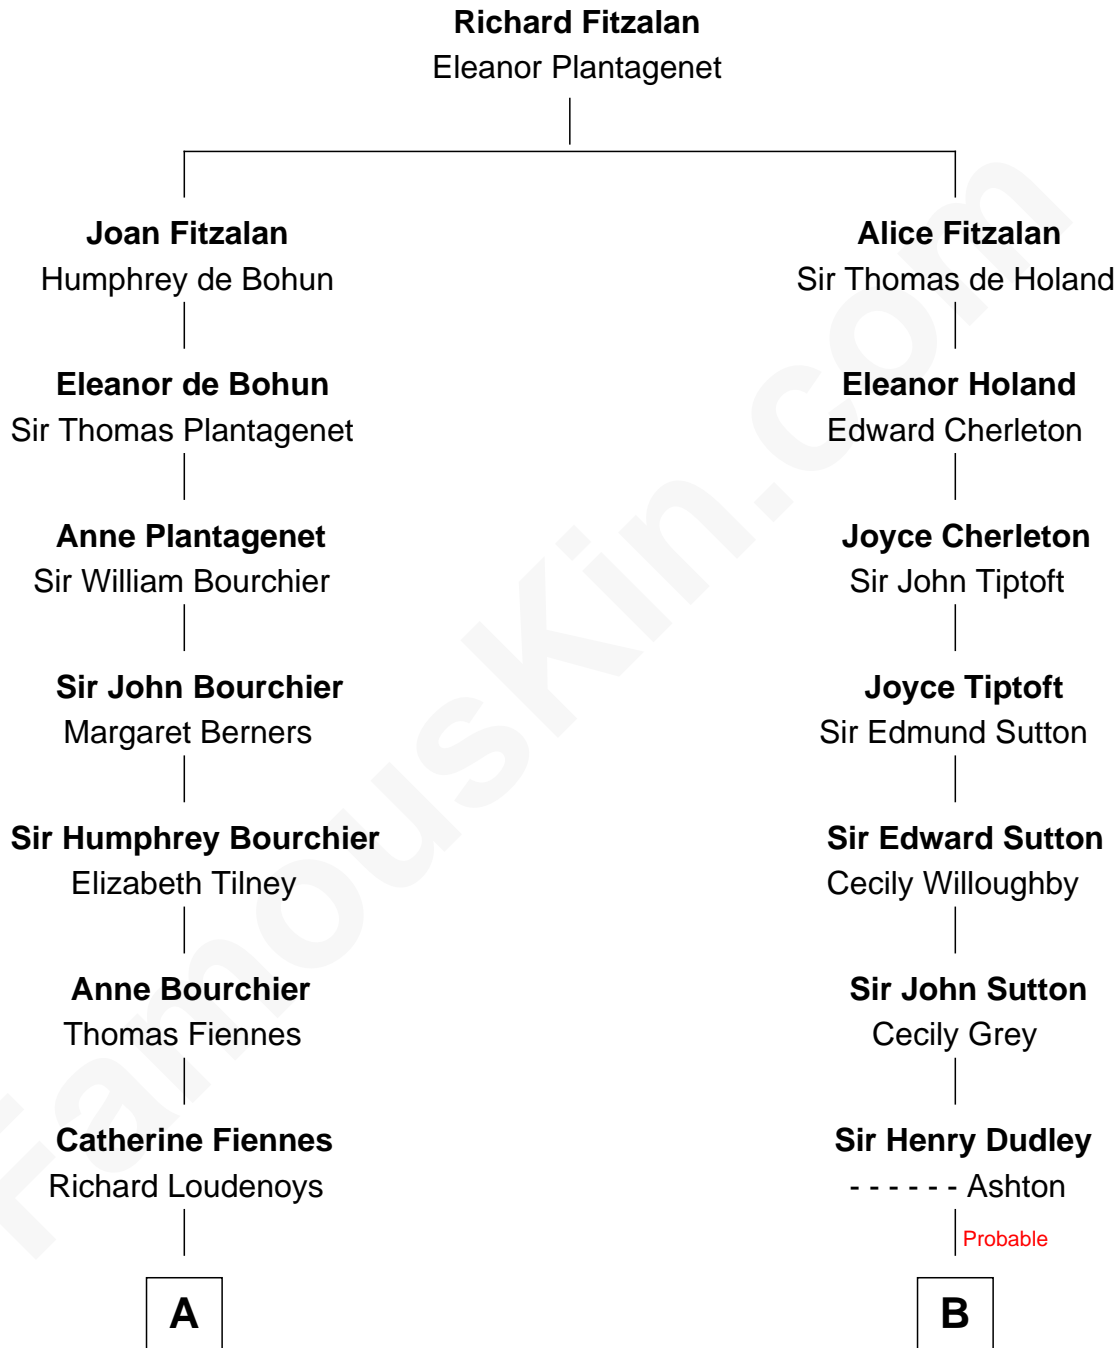

FamousKin.com
Relationship Chart of
Frank Lloyd Wright
American Architect

18th cousin 1 time removed of
Alan Shepard
Mercury and Apollo Astronaut

C

Rev. David Wright
Abigail Goddard

William Carey Wright
Anna Lloyd Jones

Frank Lloyd Wright
American Architect

D

Alan Bartlett Shepard
Pauline Renza Emerson

Alan Shepard
Mercury and Apollo Astronaut

FamousKin.com