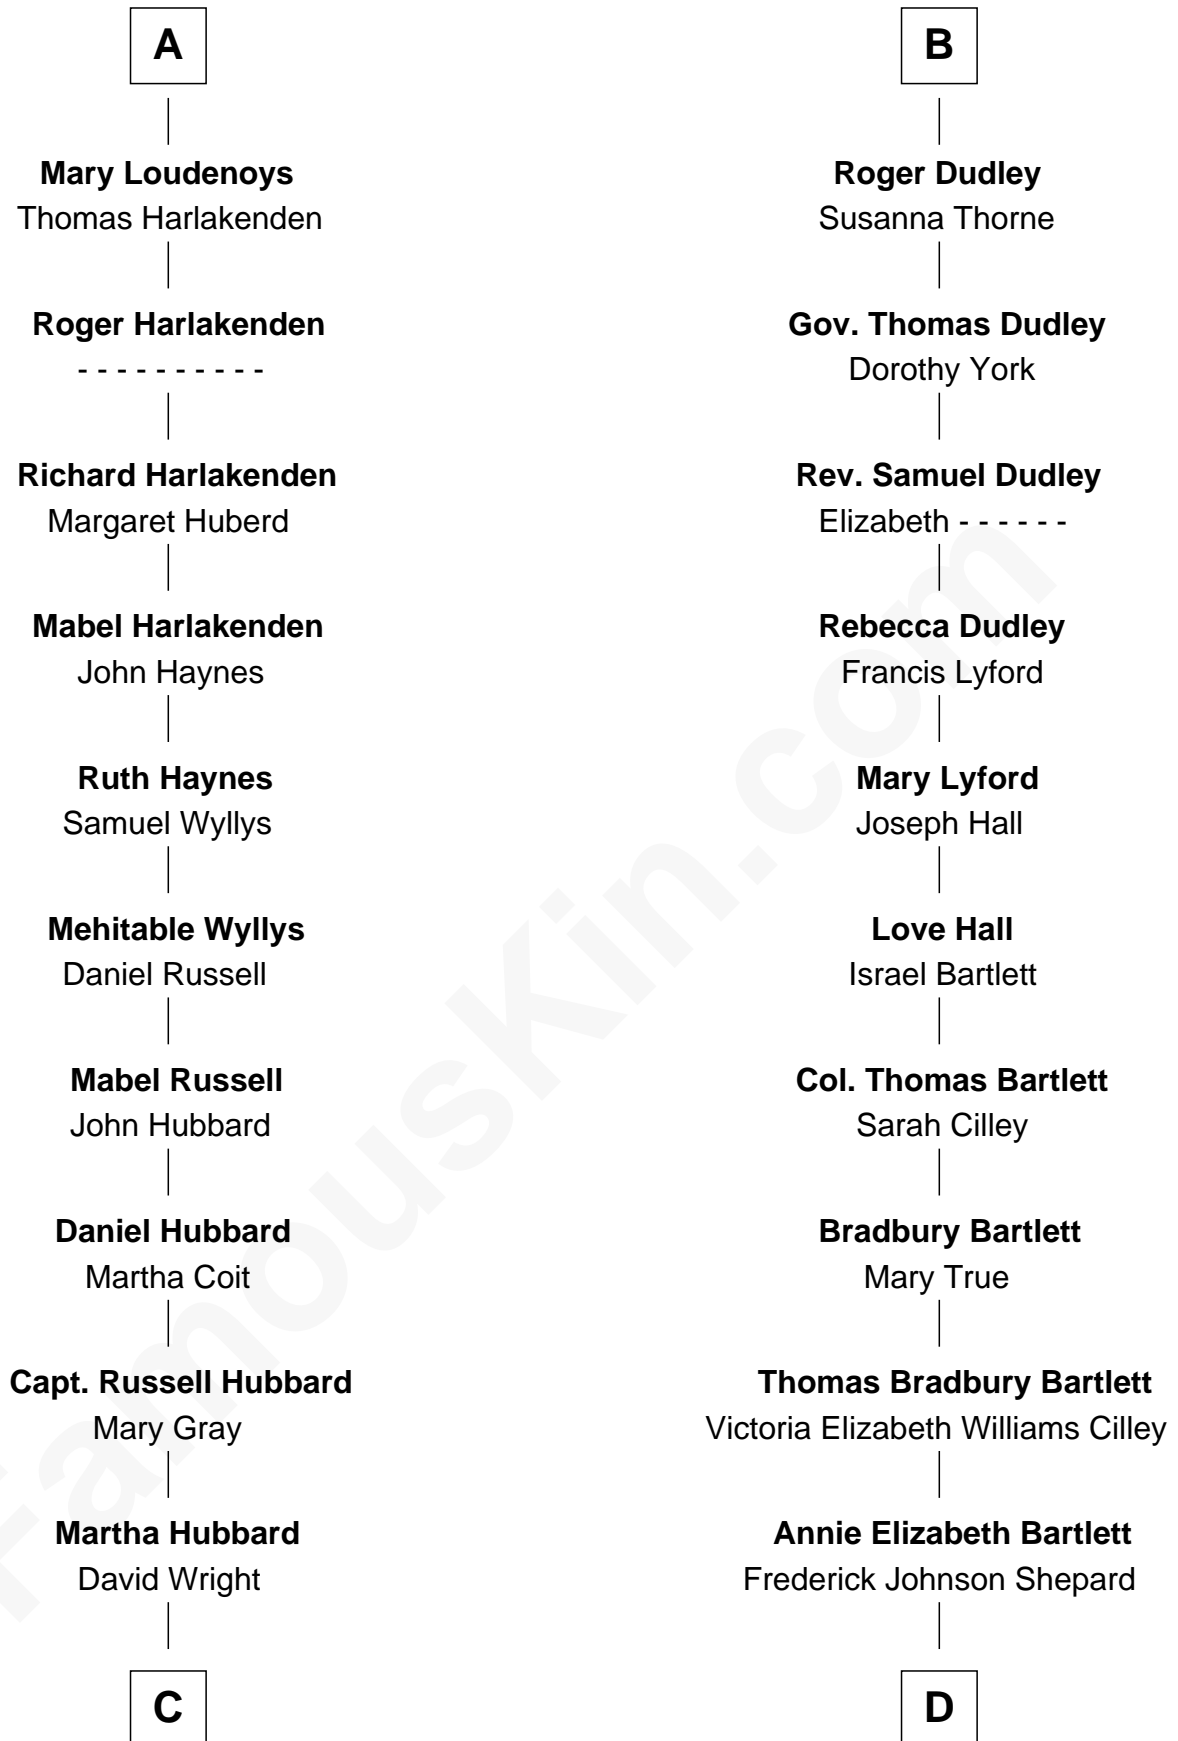

FamousKin.com
Relationship Chart of
Frank Lloyd Wright
American Architect

18th cousin 1 time removed of
Alan Shepard
Mercury and Apollo Astronaut

C

Rev. David Wright
Abigail Goddard

William Carey Wright
Anna Lloyd Jones