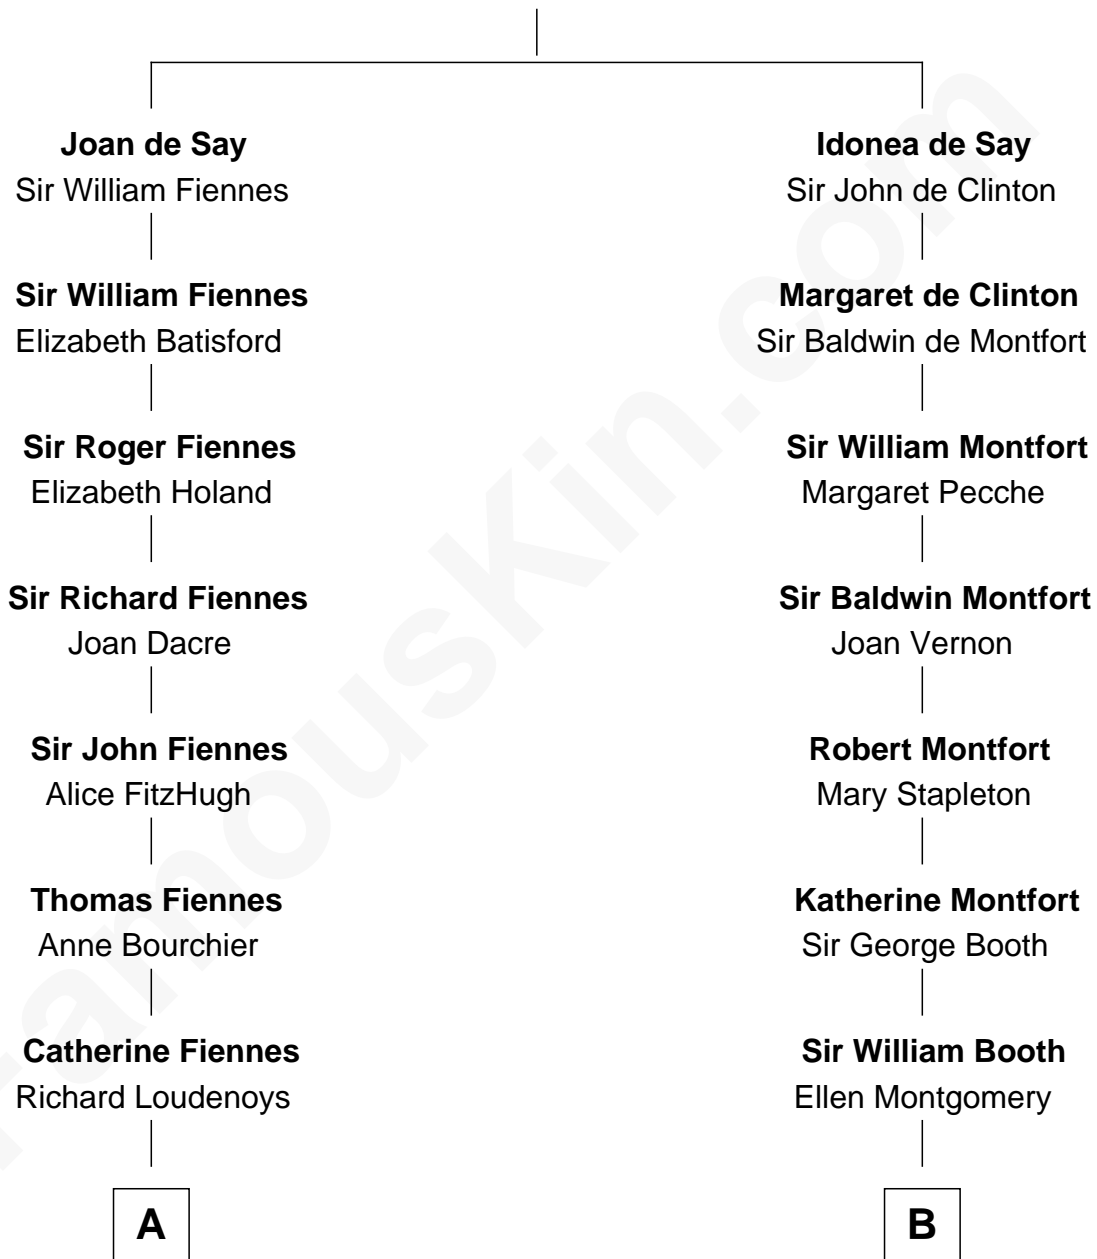

FamousKin.com
Relationship Chart of
Frank Lloyd Wright
American Architect

19th cousin 1 time removed of
Christian Herter
59th Governor of Massachusetts

Sir Geoffrey de Say
Maud de Beauchamp

C

Rev. David Wright

Abigail Goddard

William Carey Wright

Anna Lloyd Jones

Frank Lloyd Wright

American Architect

D

Archibald Miles

Mary Treese