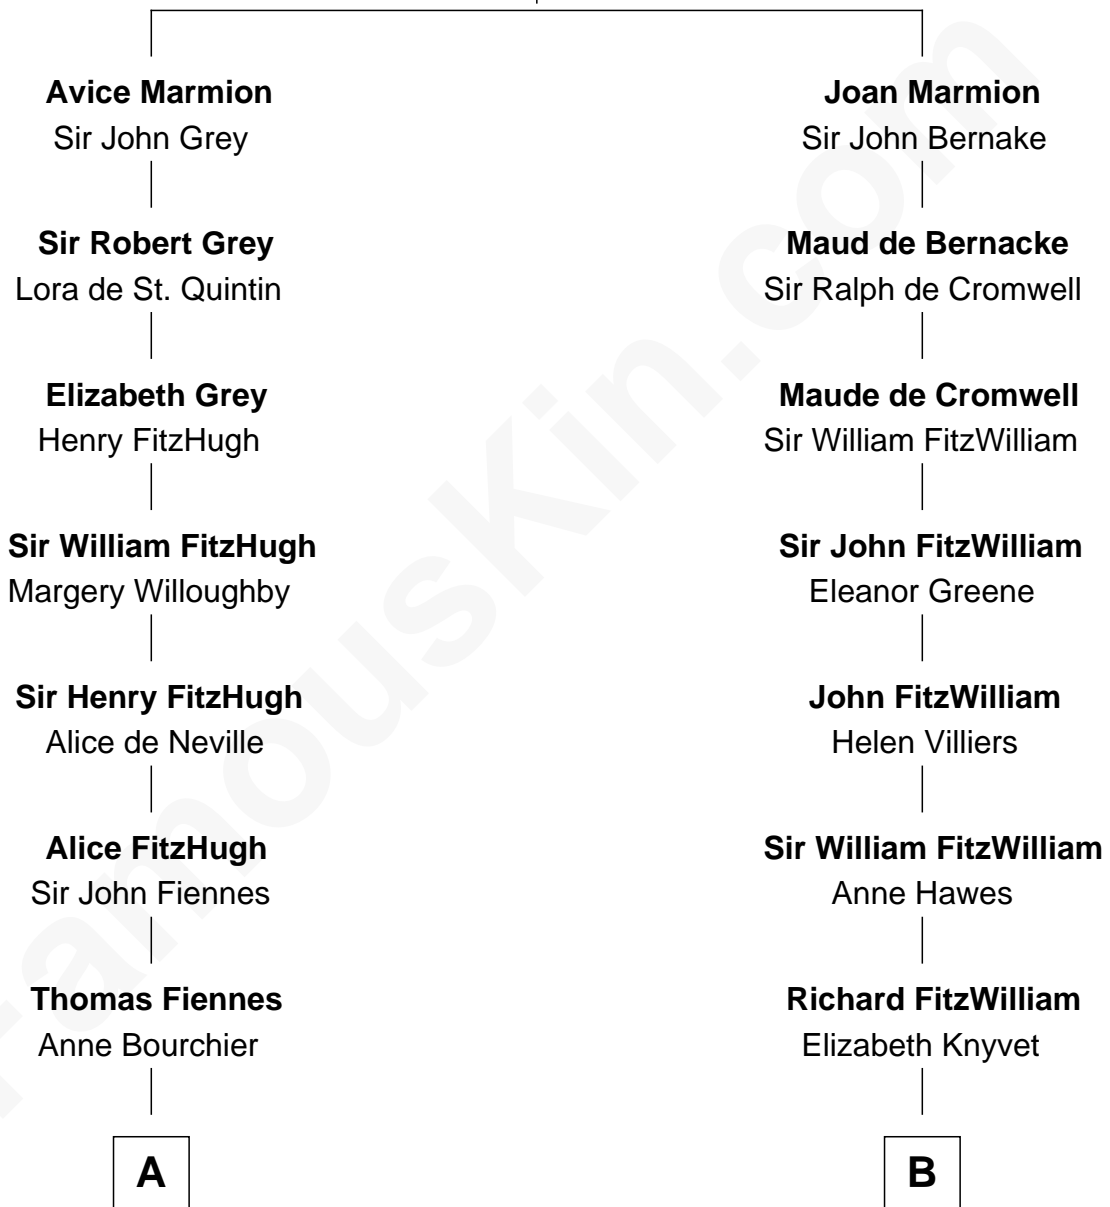

FamousKin.com
Relationship Chart of
Frank Lloyd Wright
American Architect

15th cousin 5 times removed of
John Quincy Adams
6th U.S. President

Sir John Marmion
Maud de Furnival

C

—
Martha Hubbard

David Wright