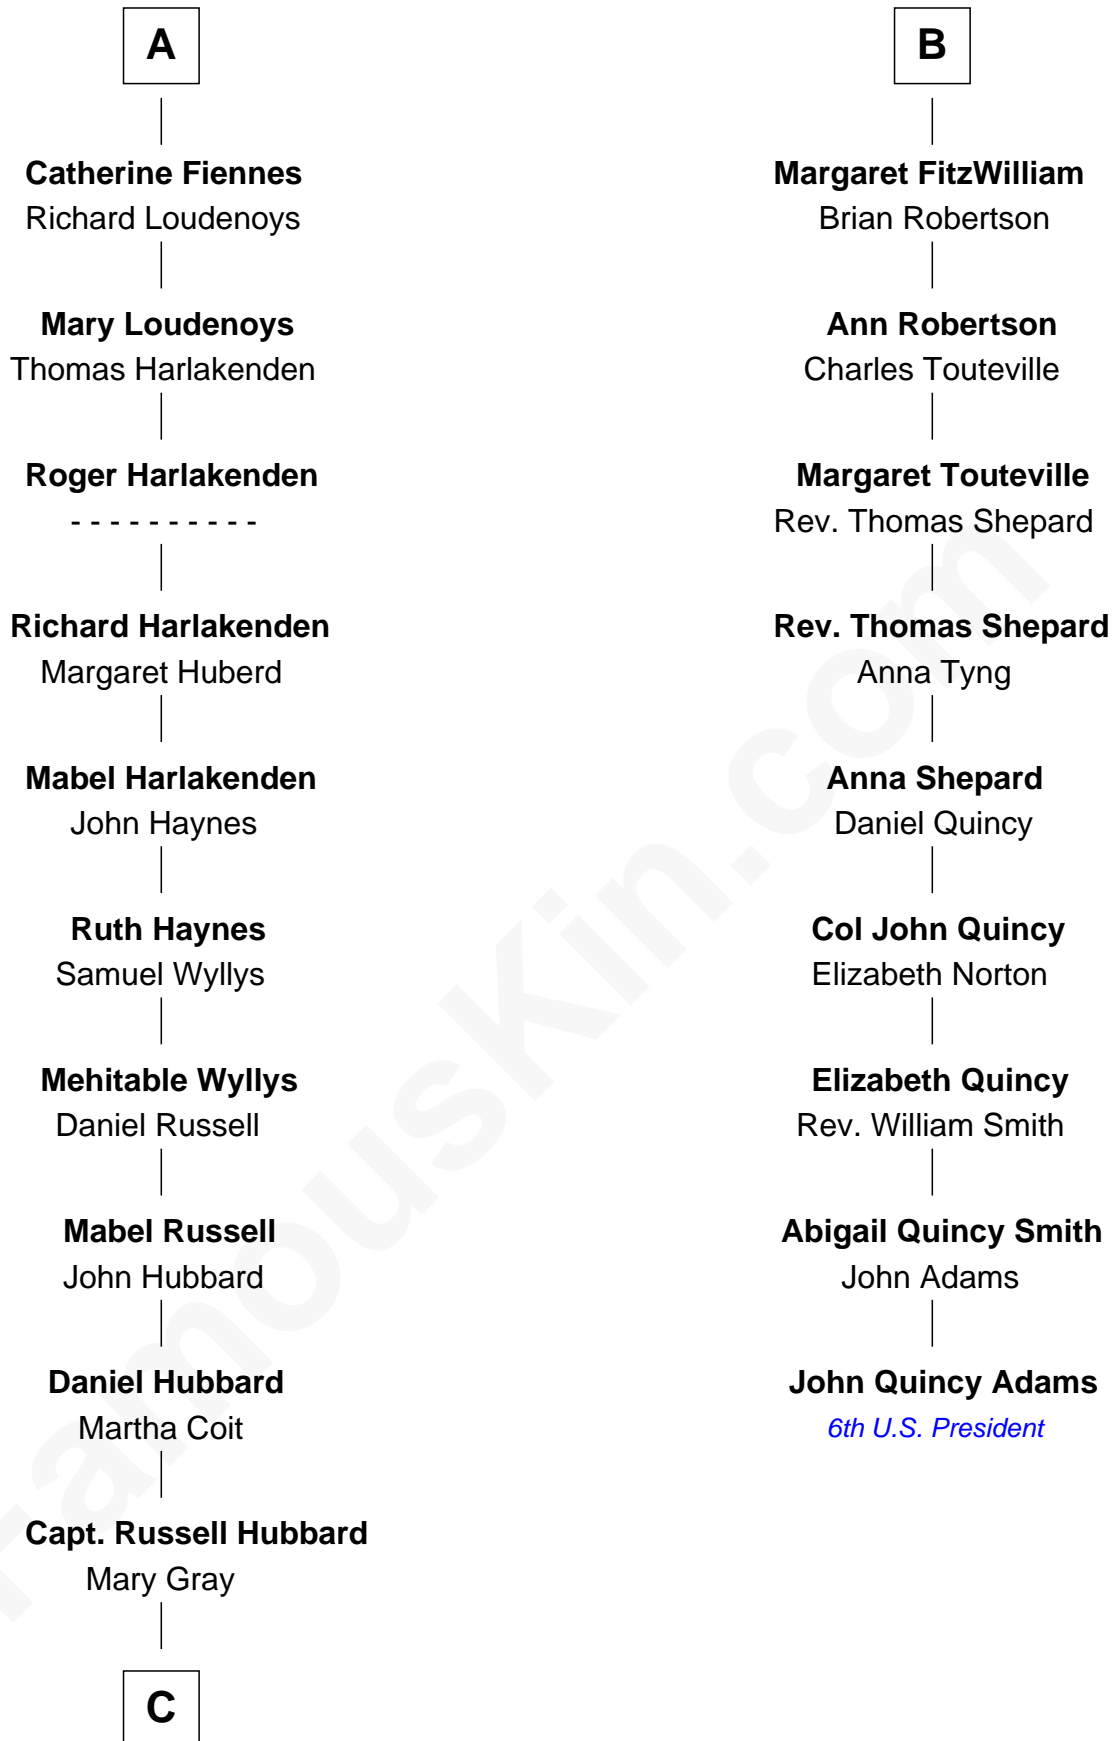

FamousKin.com
Relationship Chart of
Frank Lloyd Wright
American Architect

15th cousin 5 times removed of
John Quincy Adams
6th U.S. President

Sir John Marmion
Maud de Furnival

C

—
Martha Hubbard

David Wright

—
Rev. David Wright

Abigail Goddard

—
William Carey Wright

Anna Lloyd Jones

—
Frank Lloyd Wright

American Architect

FamousKin.com