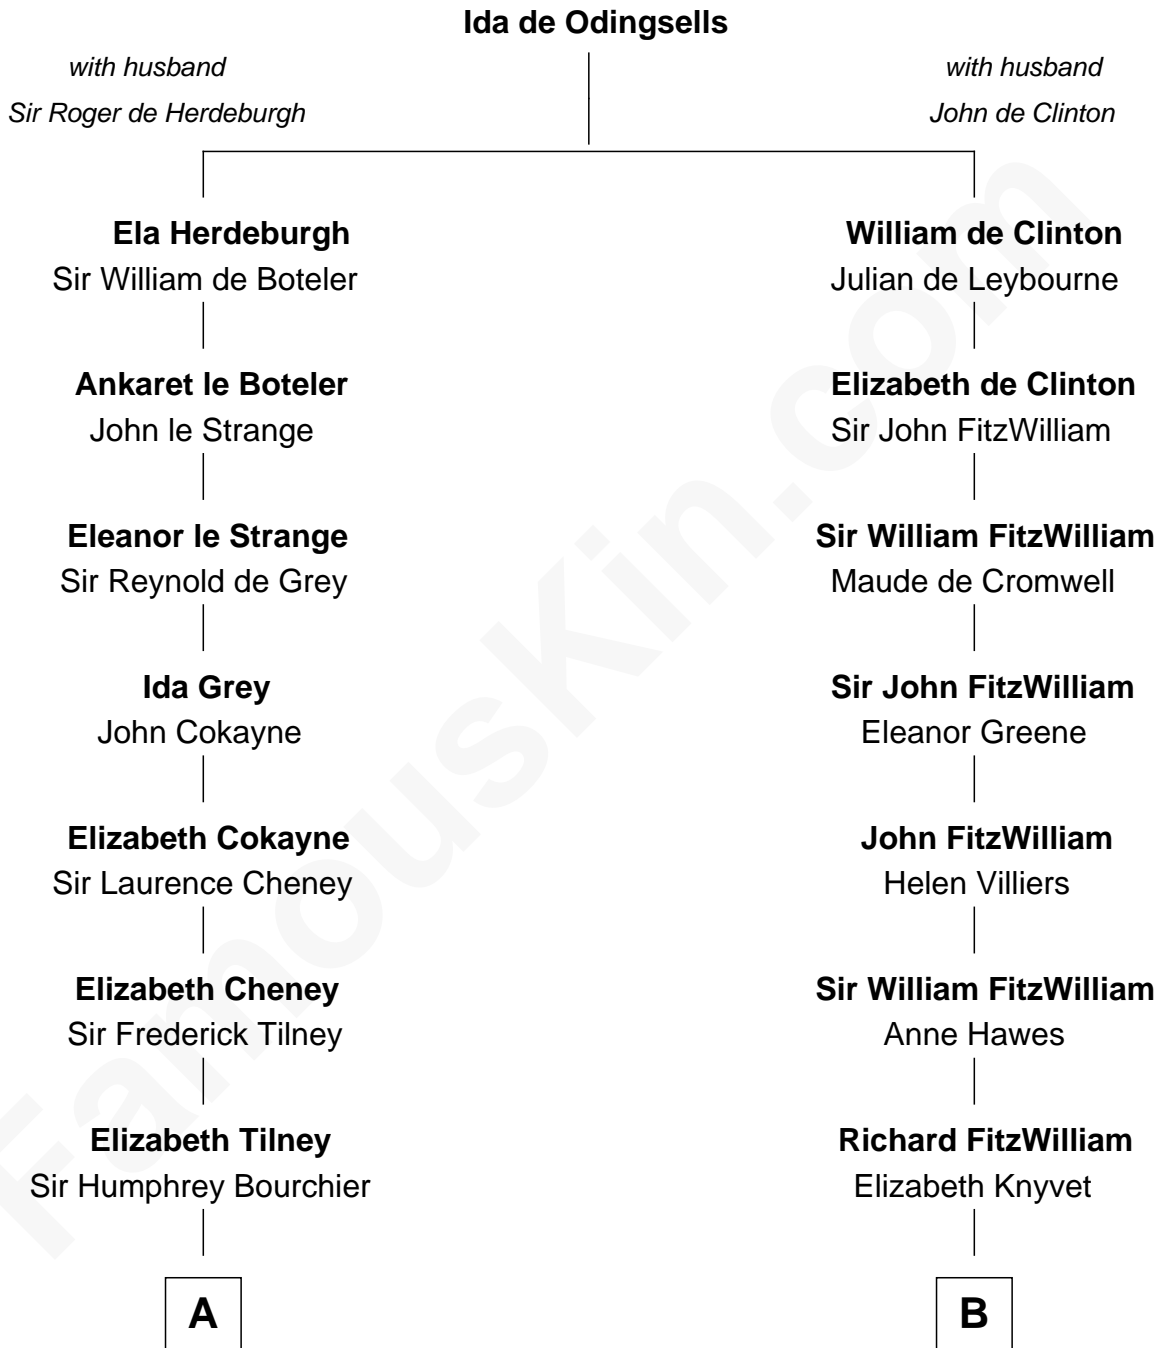

FamousKin.com
Relationship Chart of
Frank Lloyd Wright
American Architect

15th cousin 6 times removed of
John Quincy Adams
6th U.S. President

FamousKin.com