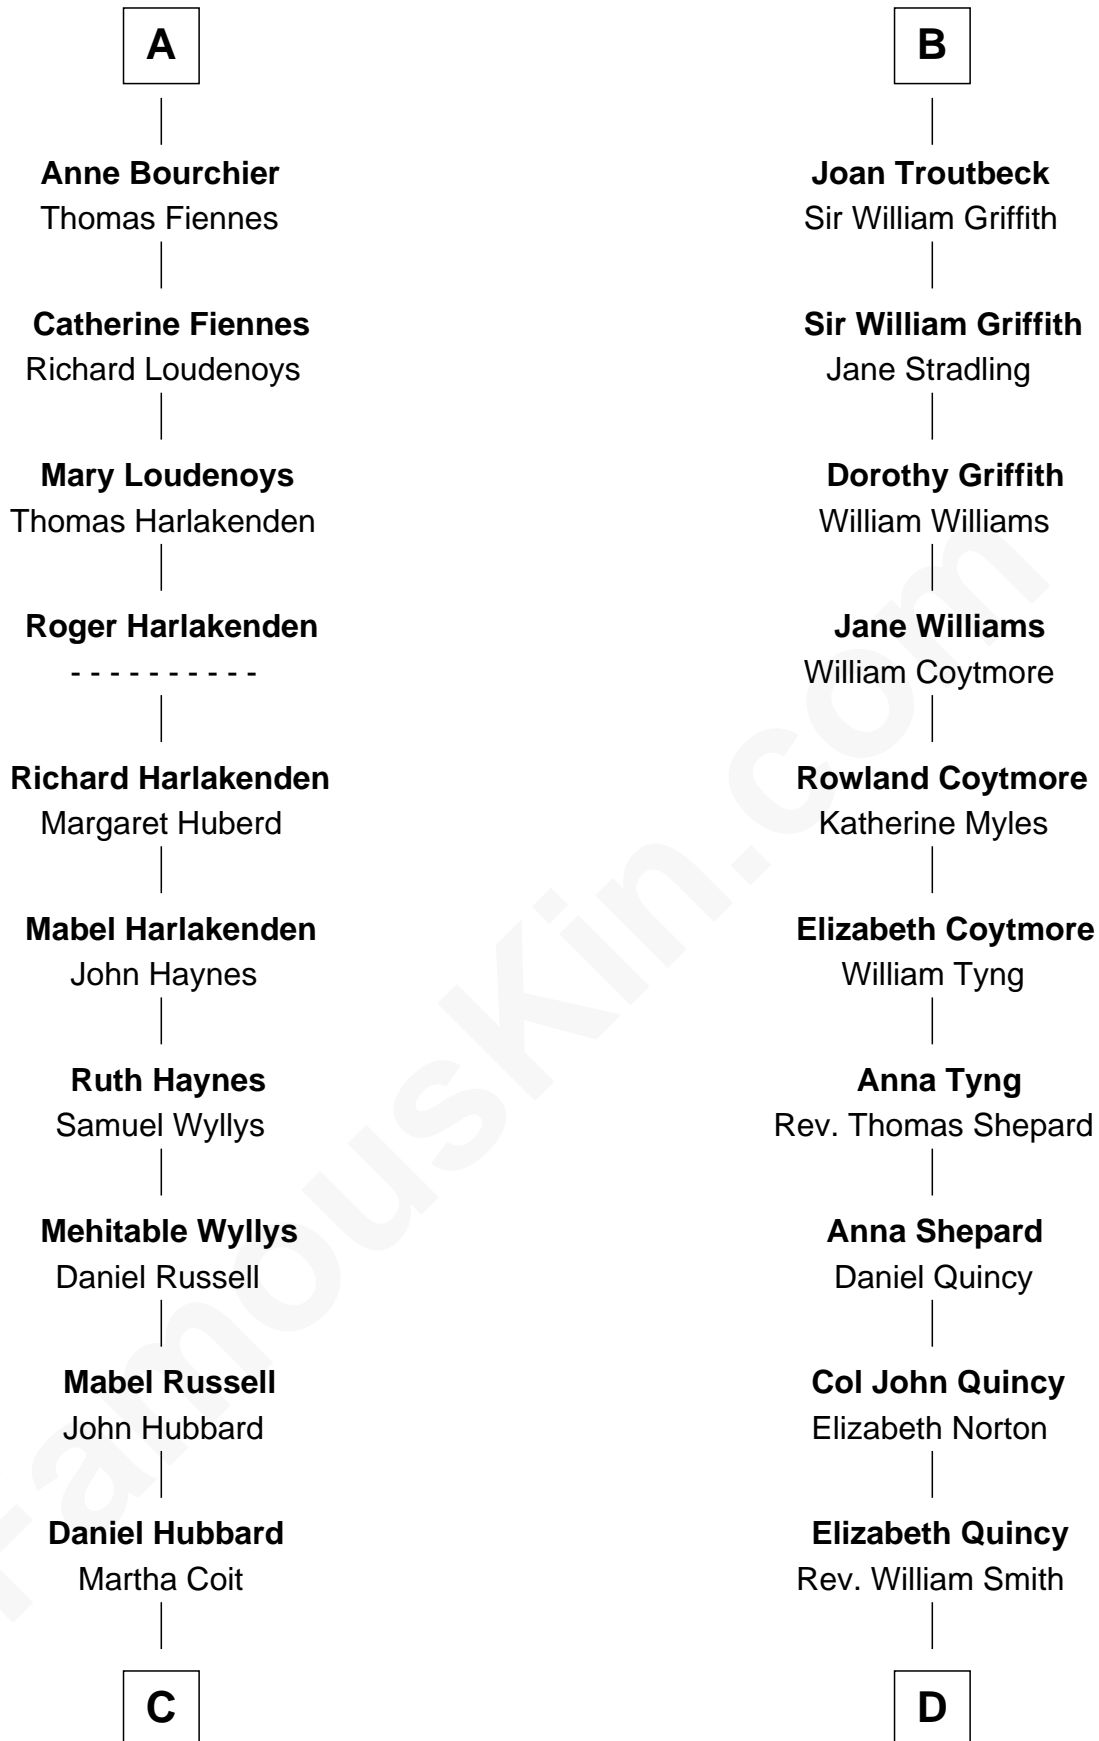

FamousKin.com
Relationship Chart of
Frank Lloyd Wright
American Architect

18th cousin 3 times removed of
John Quincy Adams
6th U.S. President

FamousKin.com