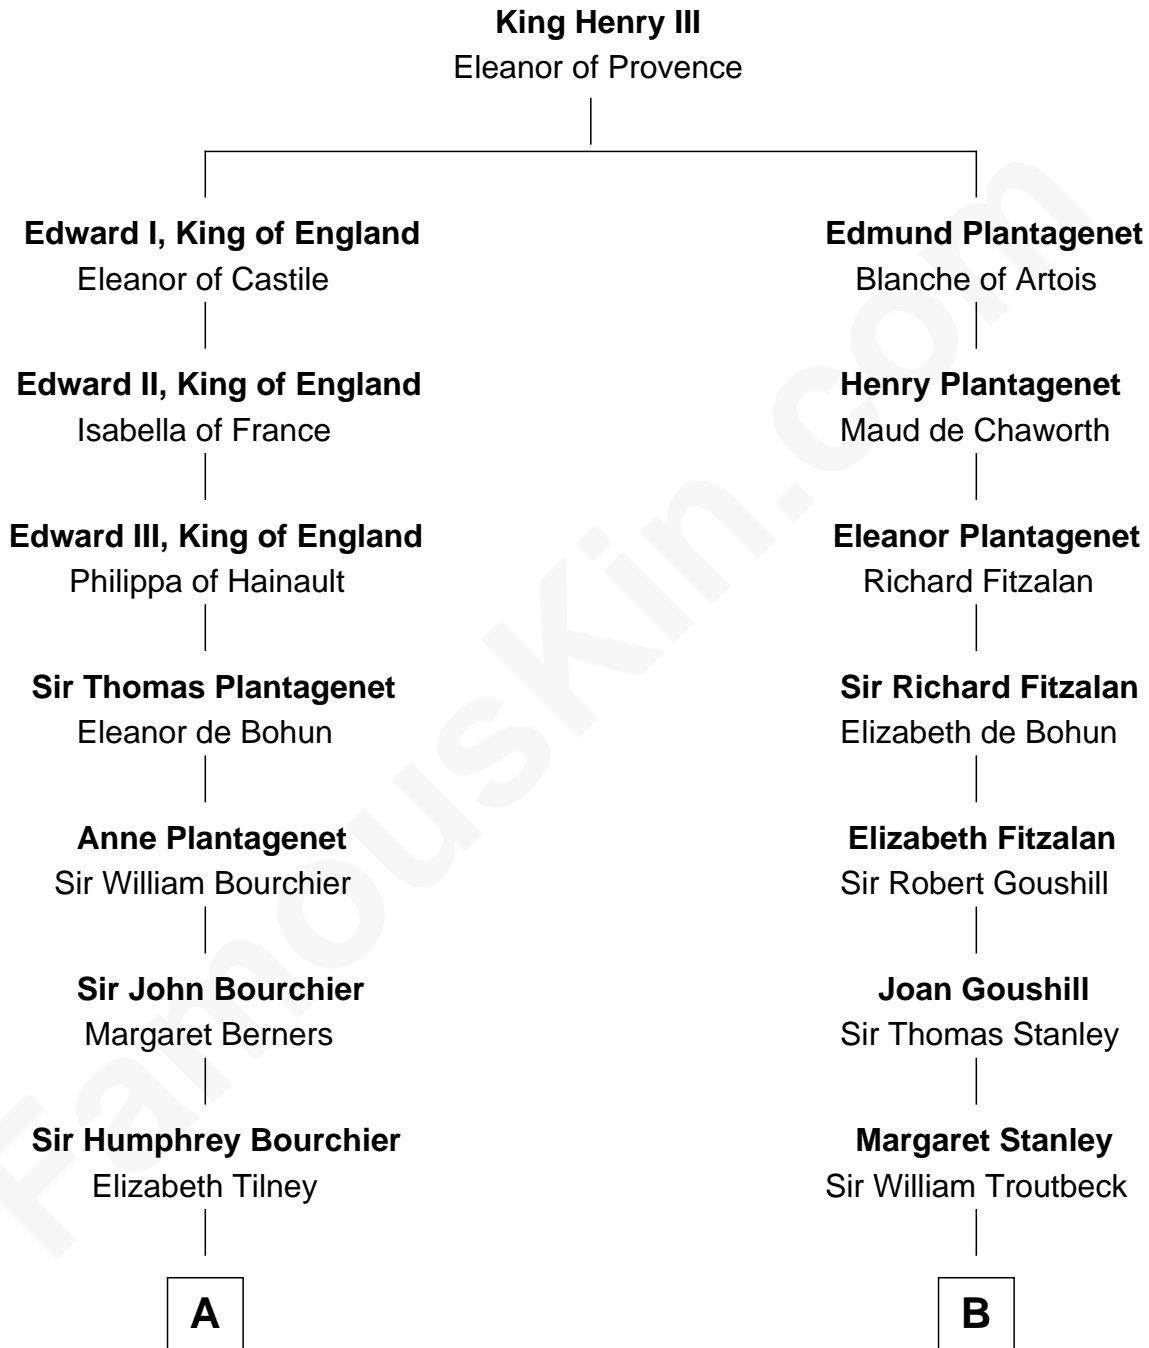

**FamousKin.com**  
**Relationship Chart of**  
**Frank Lloyd Wright**  
*American Architect*

17th cousin 4 times removed of

**Abigail (Smith) Adams**  
*First Lady of President John Adams*

**C**

—  
**Capt. Russell Hubbard**

Mary Gray

—  
**Martha Hubbard**

David Wright

—  
**Rev. David Wright**

Abigail Goddard

—  
**William Carey Wright**

Anna Lloyd Jones

—  
**Frank Lloyd Wright**