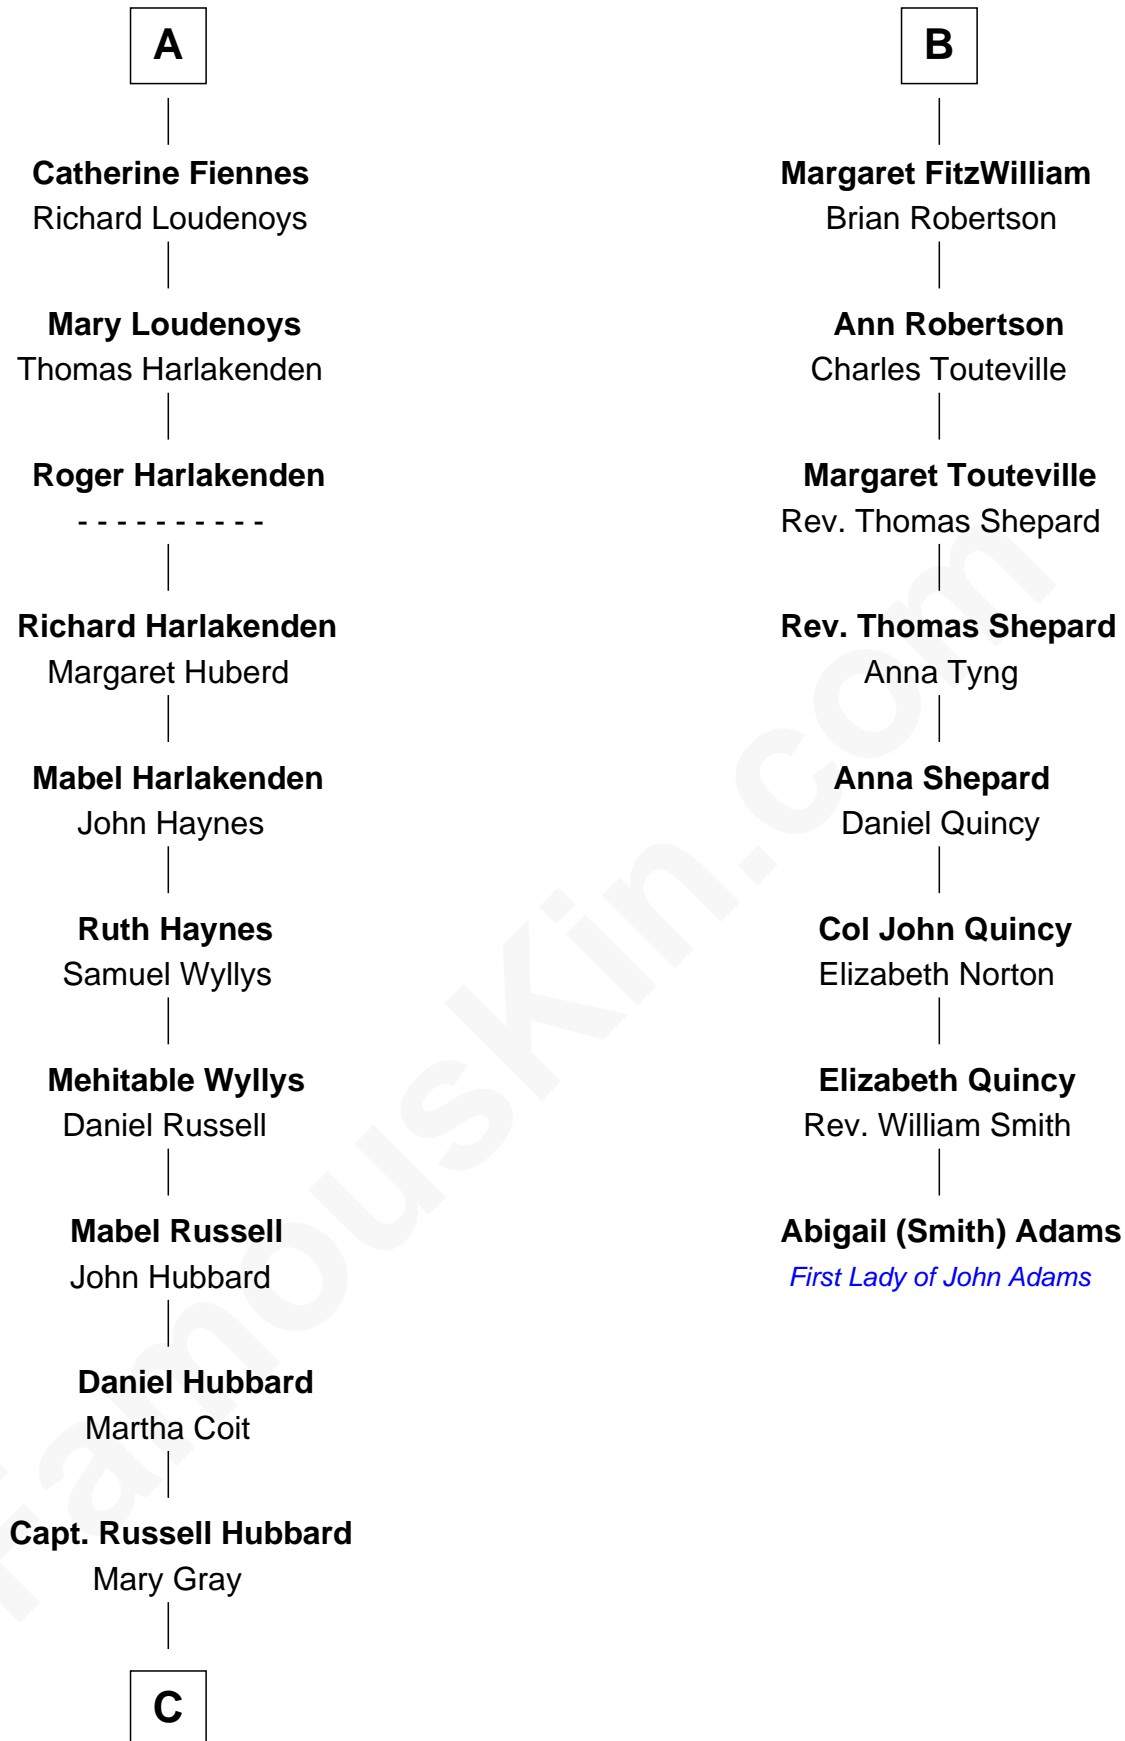

FamousKin.com
Relationship Chart of
Frank Lloyd Wright
American Architect

14th cousin 6 times removed of

Abigail (Smith) Adams
First Lady of President John Adams

Sir John Marmion
Maud de Furnival

C

Martha Hubbard