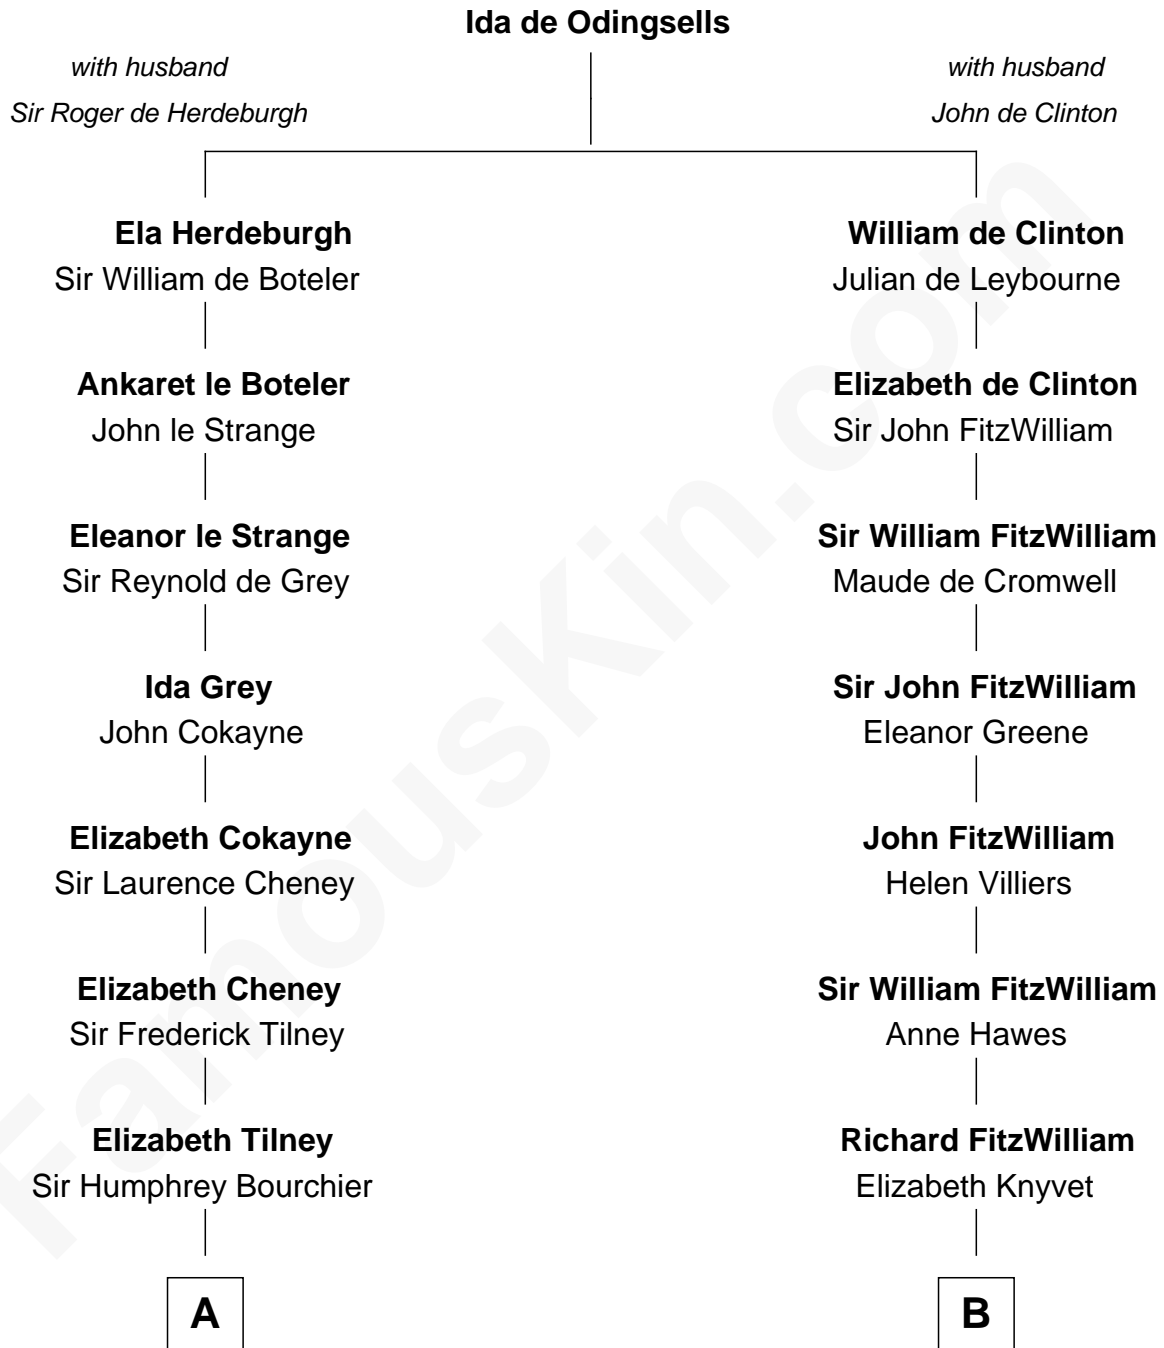

**FamousKin.com**  
**Relationship Chart of**  
**Frank Lloyd Wright**  
*American Architect*

14th cousin 7 times removed of

**Abigail (Smith) Adams**  
*First Lady of President John Adams*

**C**

—  
**Capt. Russell Hubbard**

Mary Gray

—  
**Martha Hubbard**

David Wright

—  
**Rev. David Wright**

Abigail Goddard

—  
**William Carey Wright**

Anna Lloyd Jones

—  
**Frank Lloyd Wright**