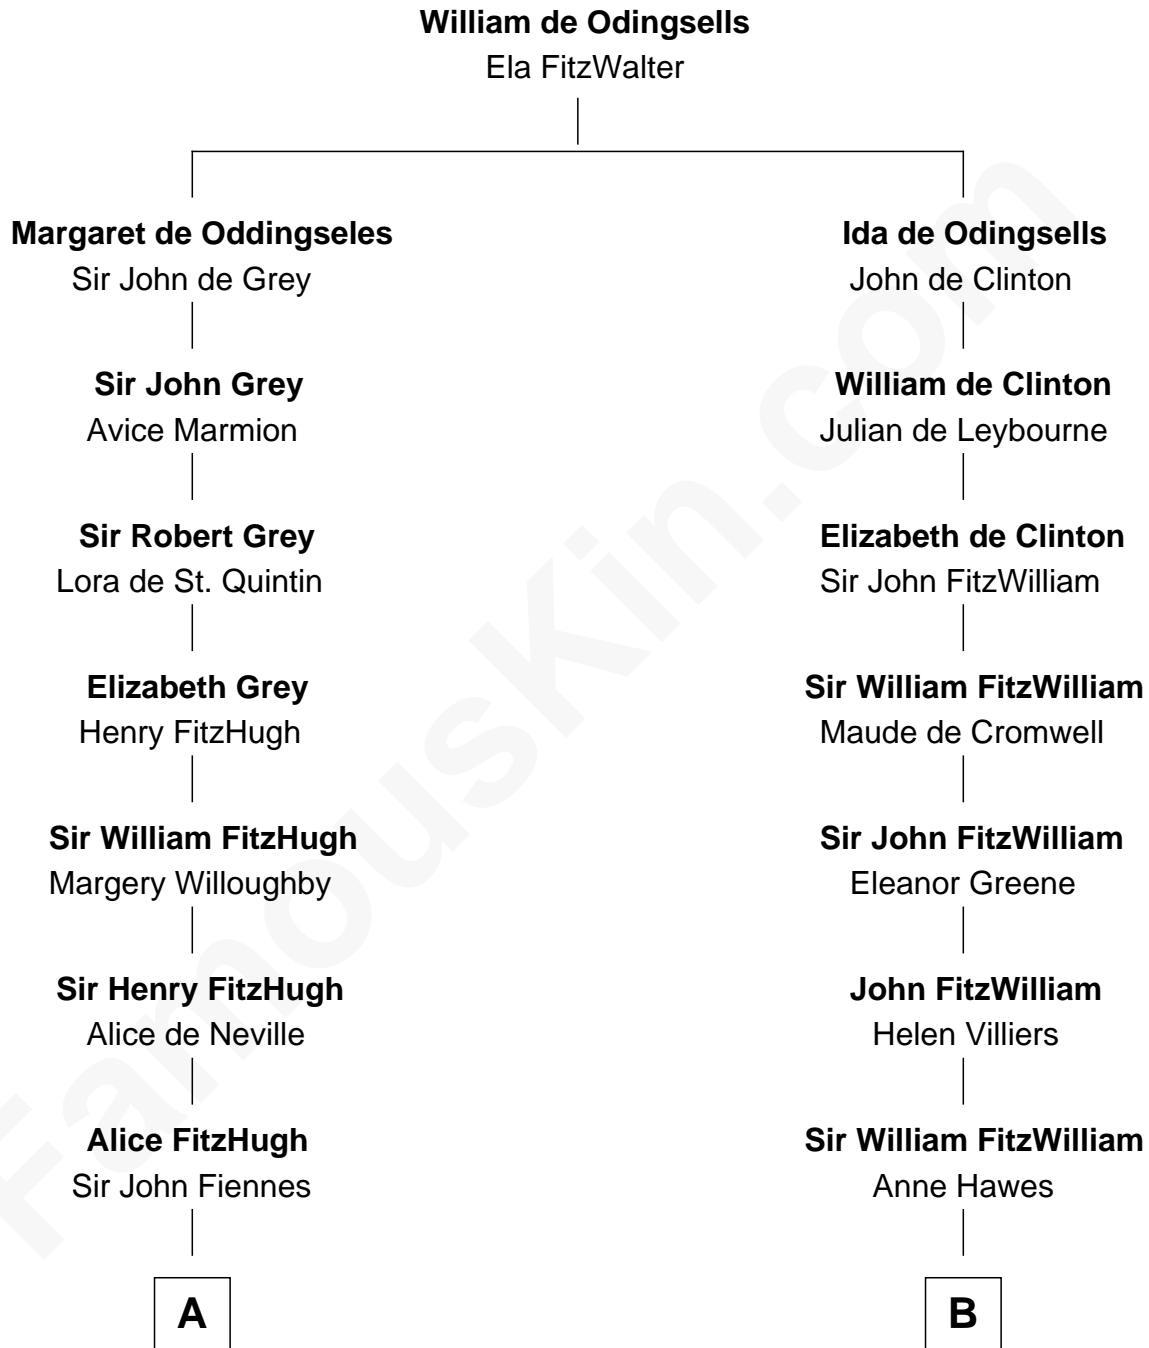

**FamousKin.com**  
**Relationship Chart of**  
**Frank Lloyd Wright**  
*American Architect*

15th cousin 6 times removed of

**Abigail (Smith) Adams**  
*First Lady of President John Adams*

FamousKin.com