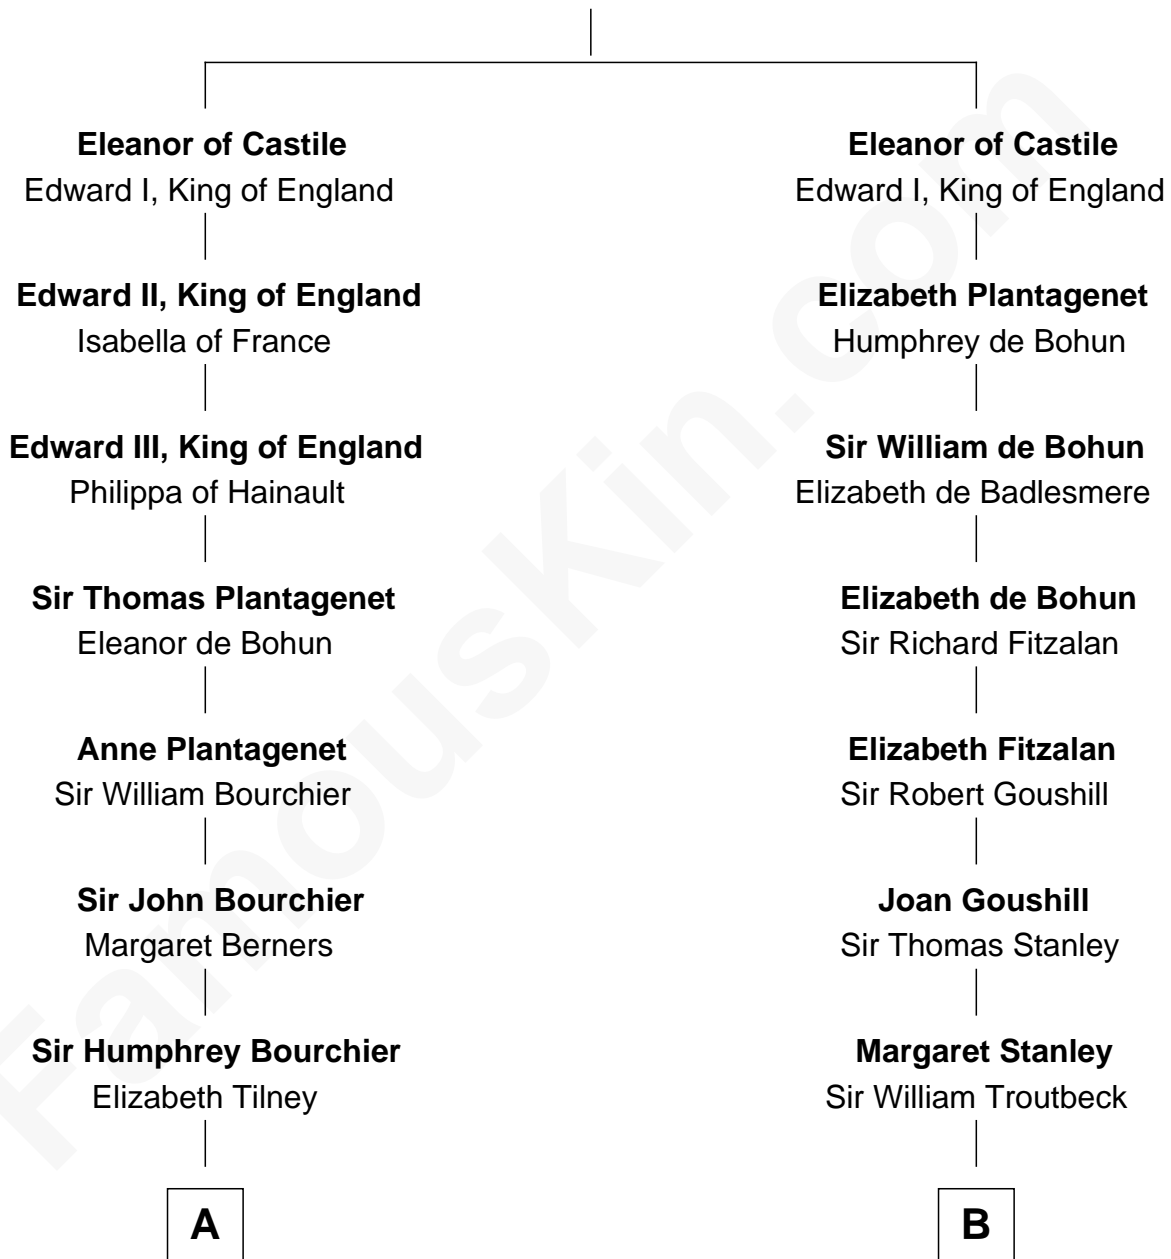

**FamousKin.com**  
**Relationship Chart of**  
**Frank Lloyd Wright**  
*American Architect*

17th cousin 4 times removed of

**Abigail (Smith) Adams**  
*First Lady of President John Adams*

**Ferdinand III, King of Castile**  
 Joanna of Ponthieu

**C**

—  
**Capt. Russell Hubbard**

Mary Gray

—  
**Martha Hubbard**

David Wright

—  
**Rev. David Wright**

Abigail Goddard

—  
**William Carey Wright**

Anna Lloyd Jones

—  
**Frank Lloyd Wright**

*American Architect*

FamousKin.com