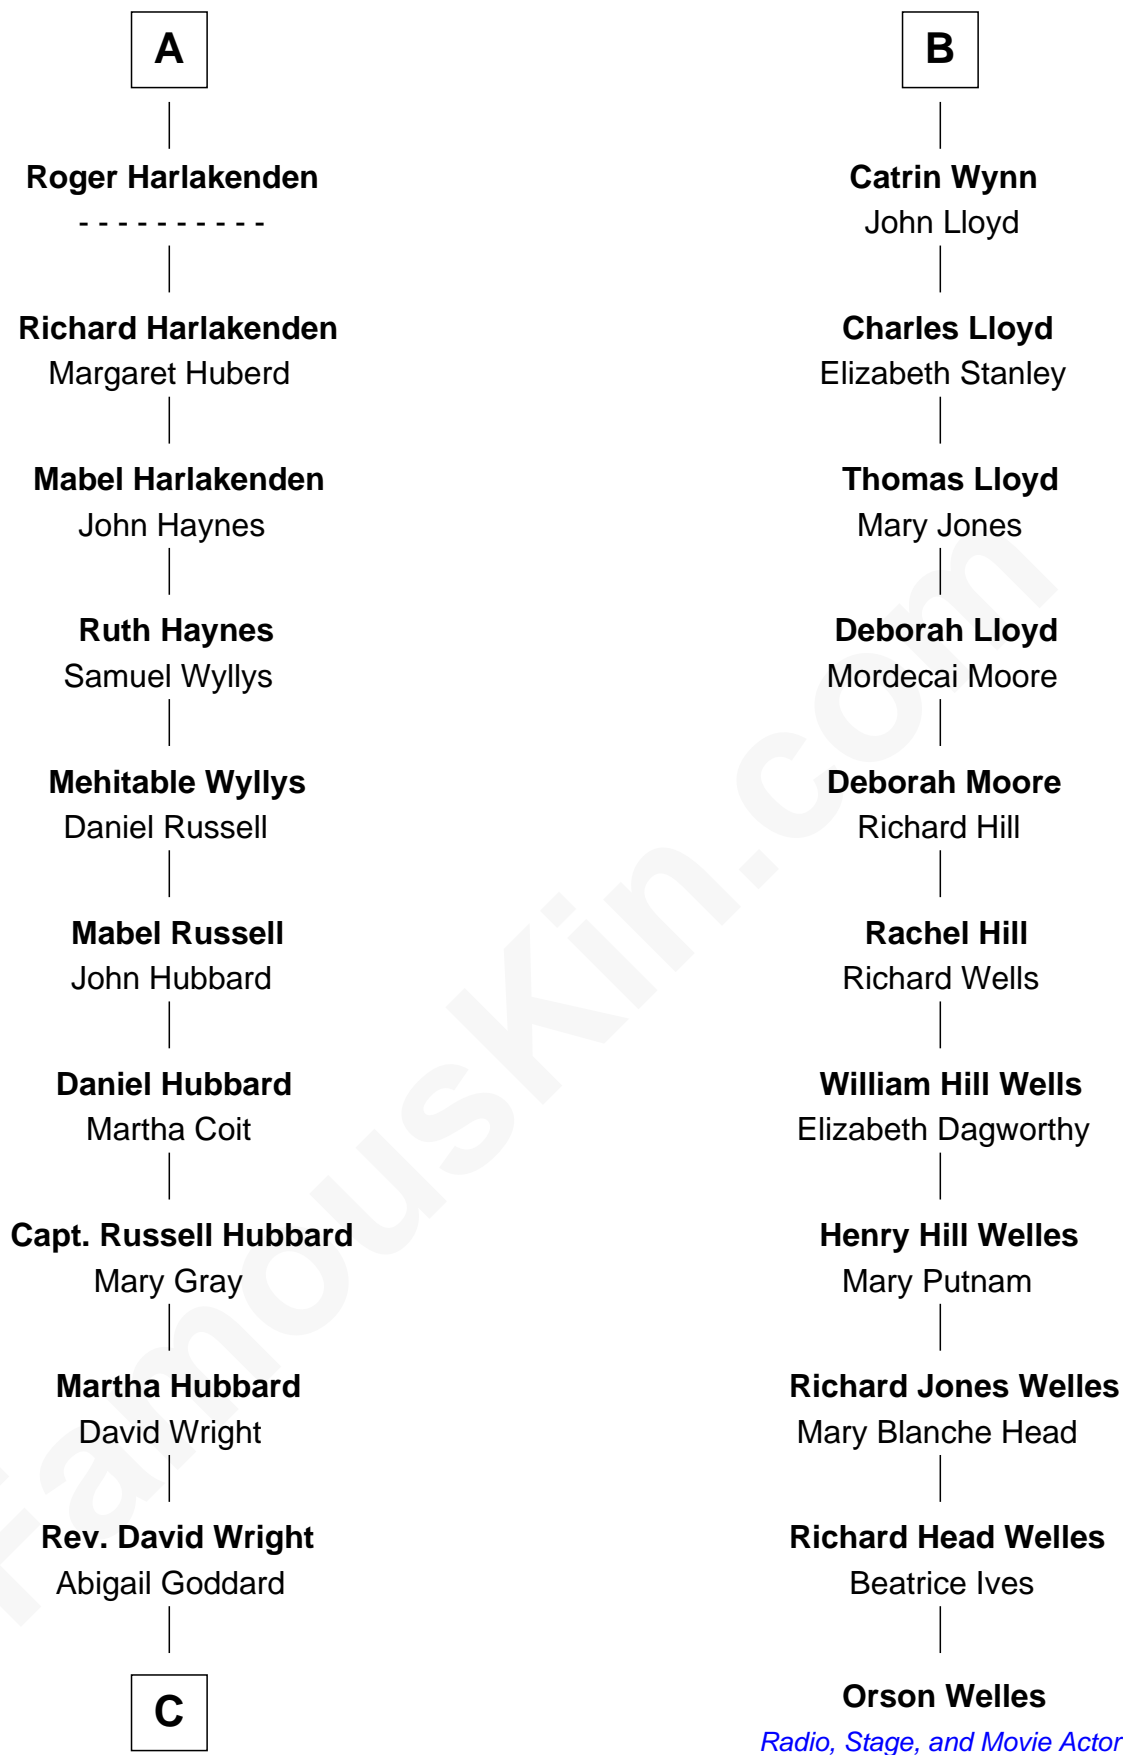

FamousKin.com
Relationship Chart of
Frank Lloyd Wright
American Architect

17th cousin 1 time removed of
Orson Welles
Radio, Stage, and Movie Actor

C

—
William Carey Wright

Anna Lloyd Jones

—
Frank Lloyd Wright

American Architect

FamousKin.com