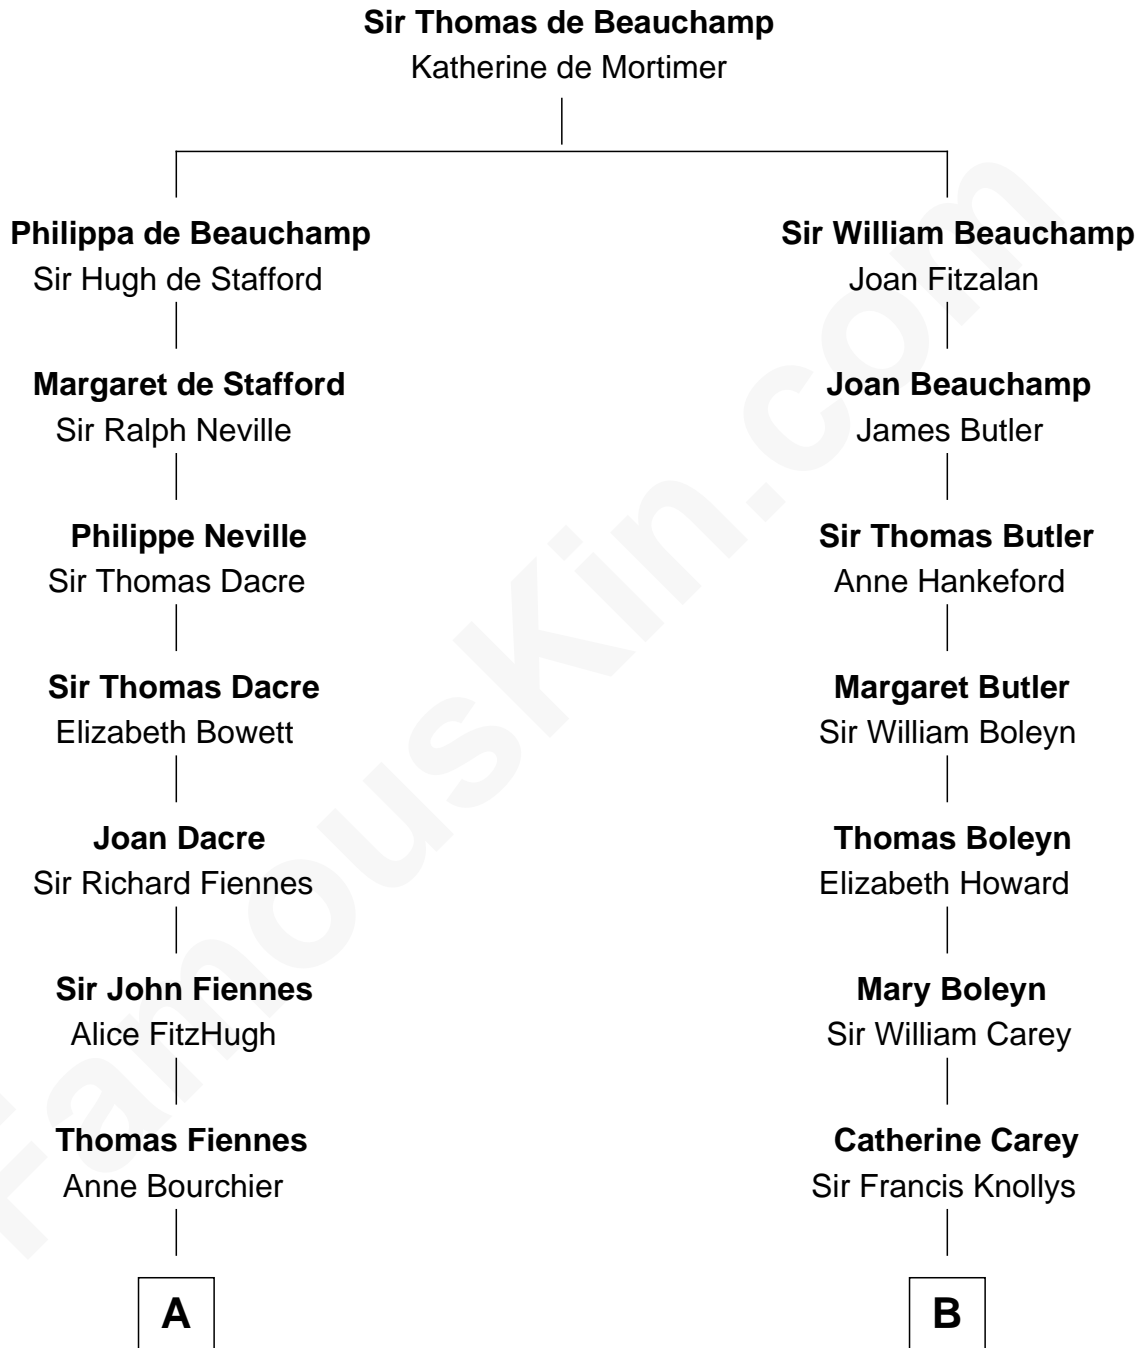

FamousKin.com
Relationship Chart of
Frank Lloyd Wright
American Architect

15th cousin 5 times removed of

Charles Darwin
Theory of Evolution

C

—
Martha Hubbard

David Wright

—
Rev. David Wright

Abigail Goddard

—
William Carey Wright

Anna Lloyd Jones

—
Frank Lloyd Wright

American Architect

FamousKin.com