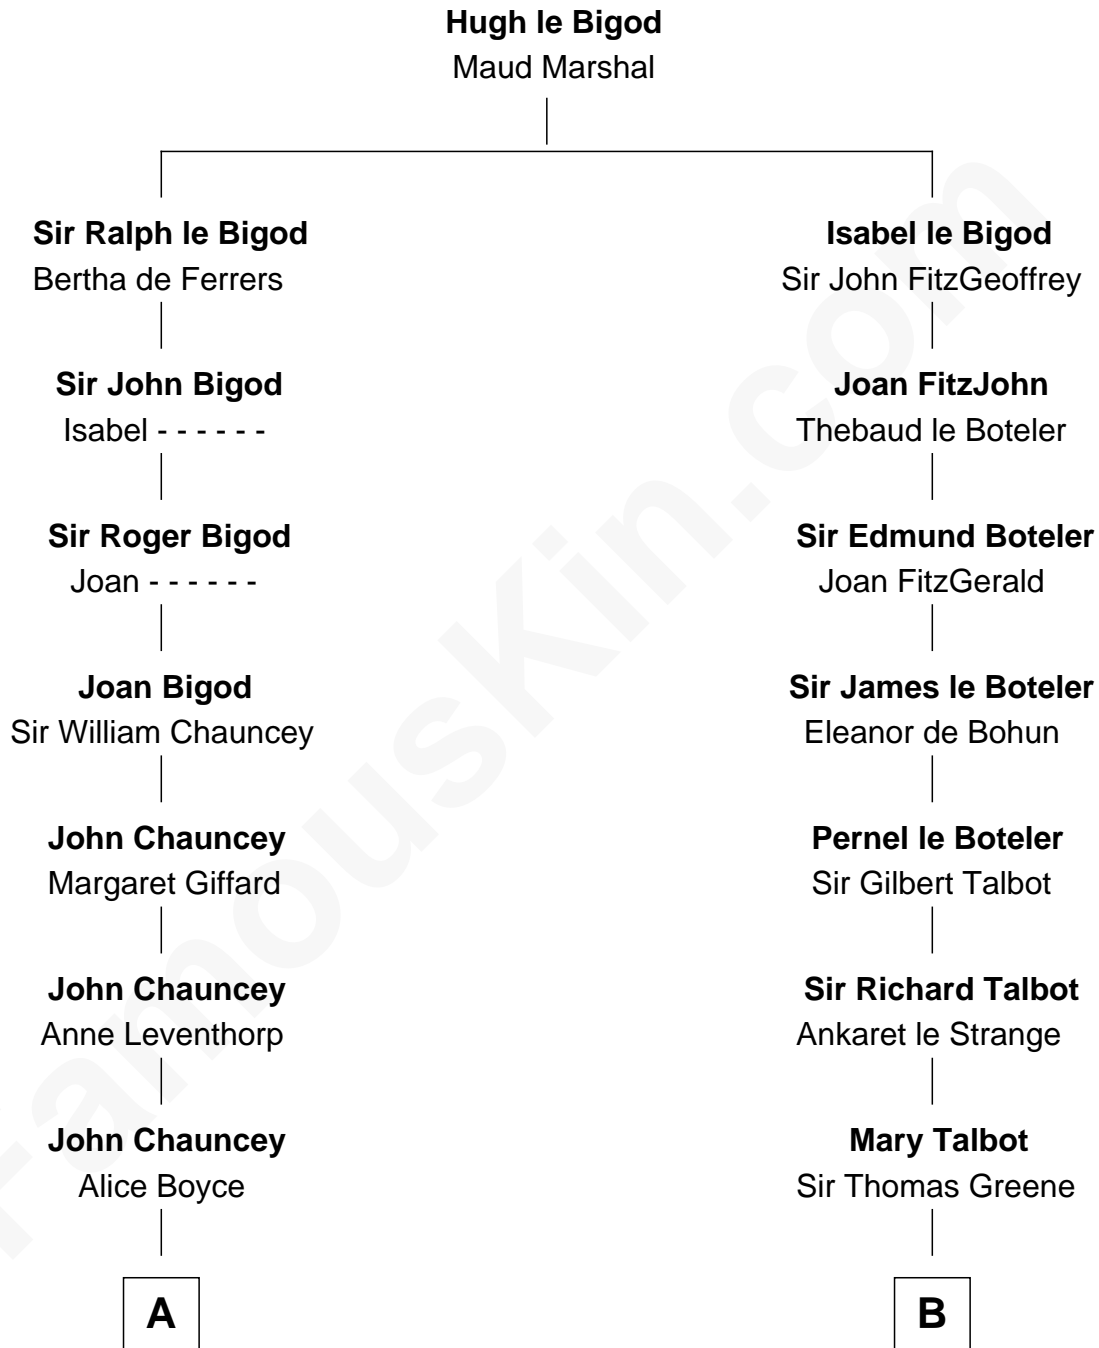

FamousKin.com
Relationship Chart of
Frank Lloyd Wright
American Architect

10th cousin 11 times removed of
Catherine Parr
6th Wife of King Henry VIII

FamousKin.com