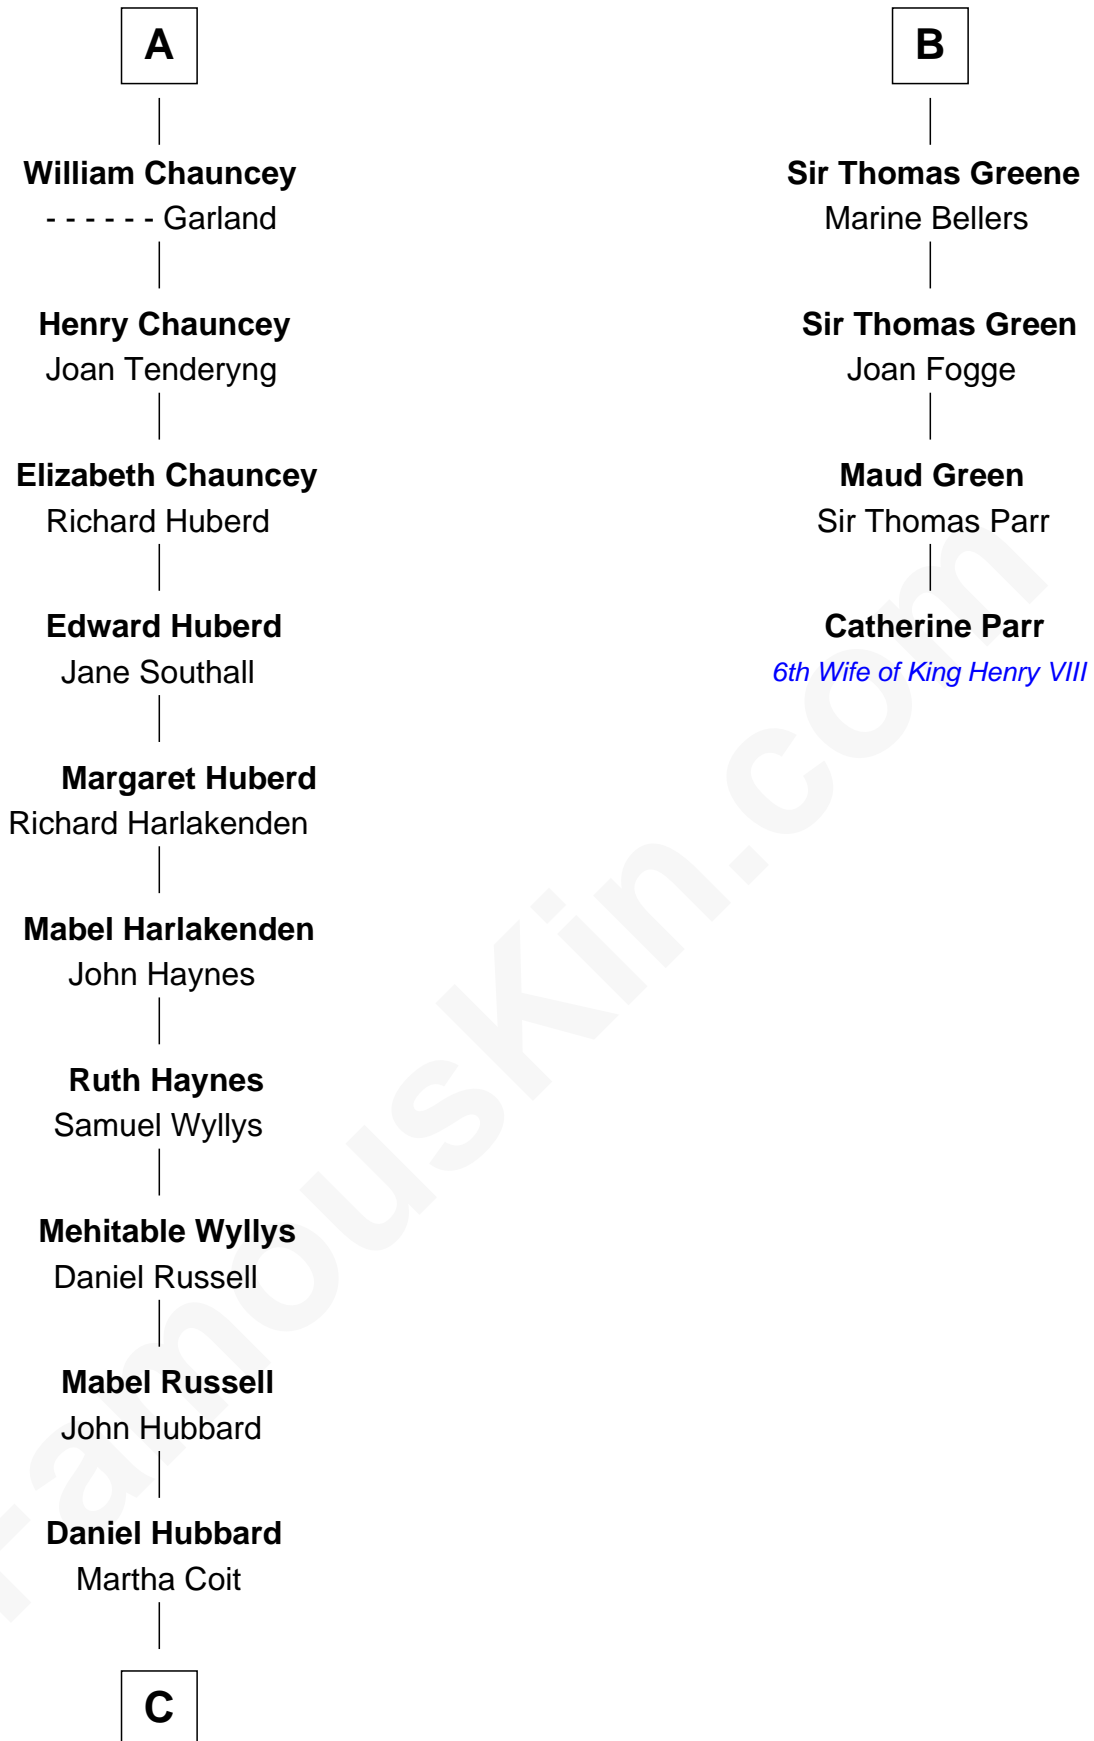

FamousKin.com
Relationship Chart of
Frank Lloyd Wright
American Architect

10th cousin 11 times removed of
Catherine Parr
6th Wife of King Henry VIII

FamousKin.com