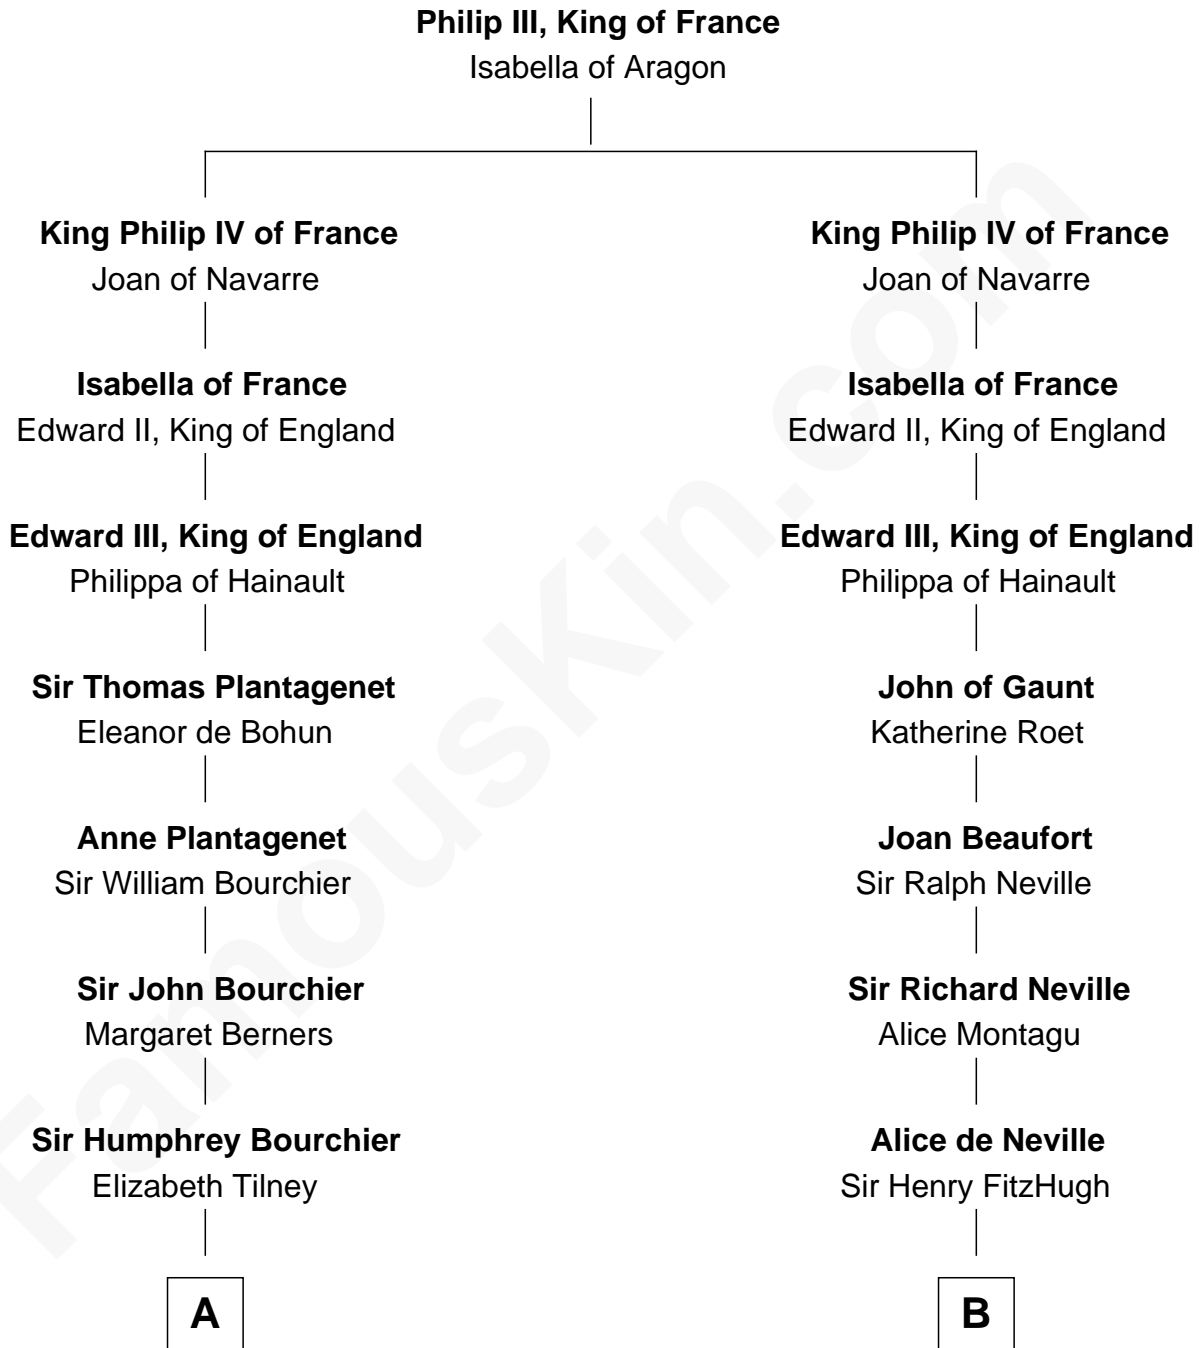

FamousKin.com
Relationship Chart of
Frank Lloyd Wright
American Architect

9th cousin 12 times removed of

Catherine Parr
6th Wife of King Henry VIII

FamousKin.com