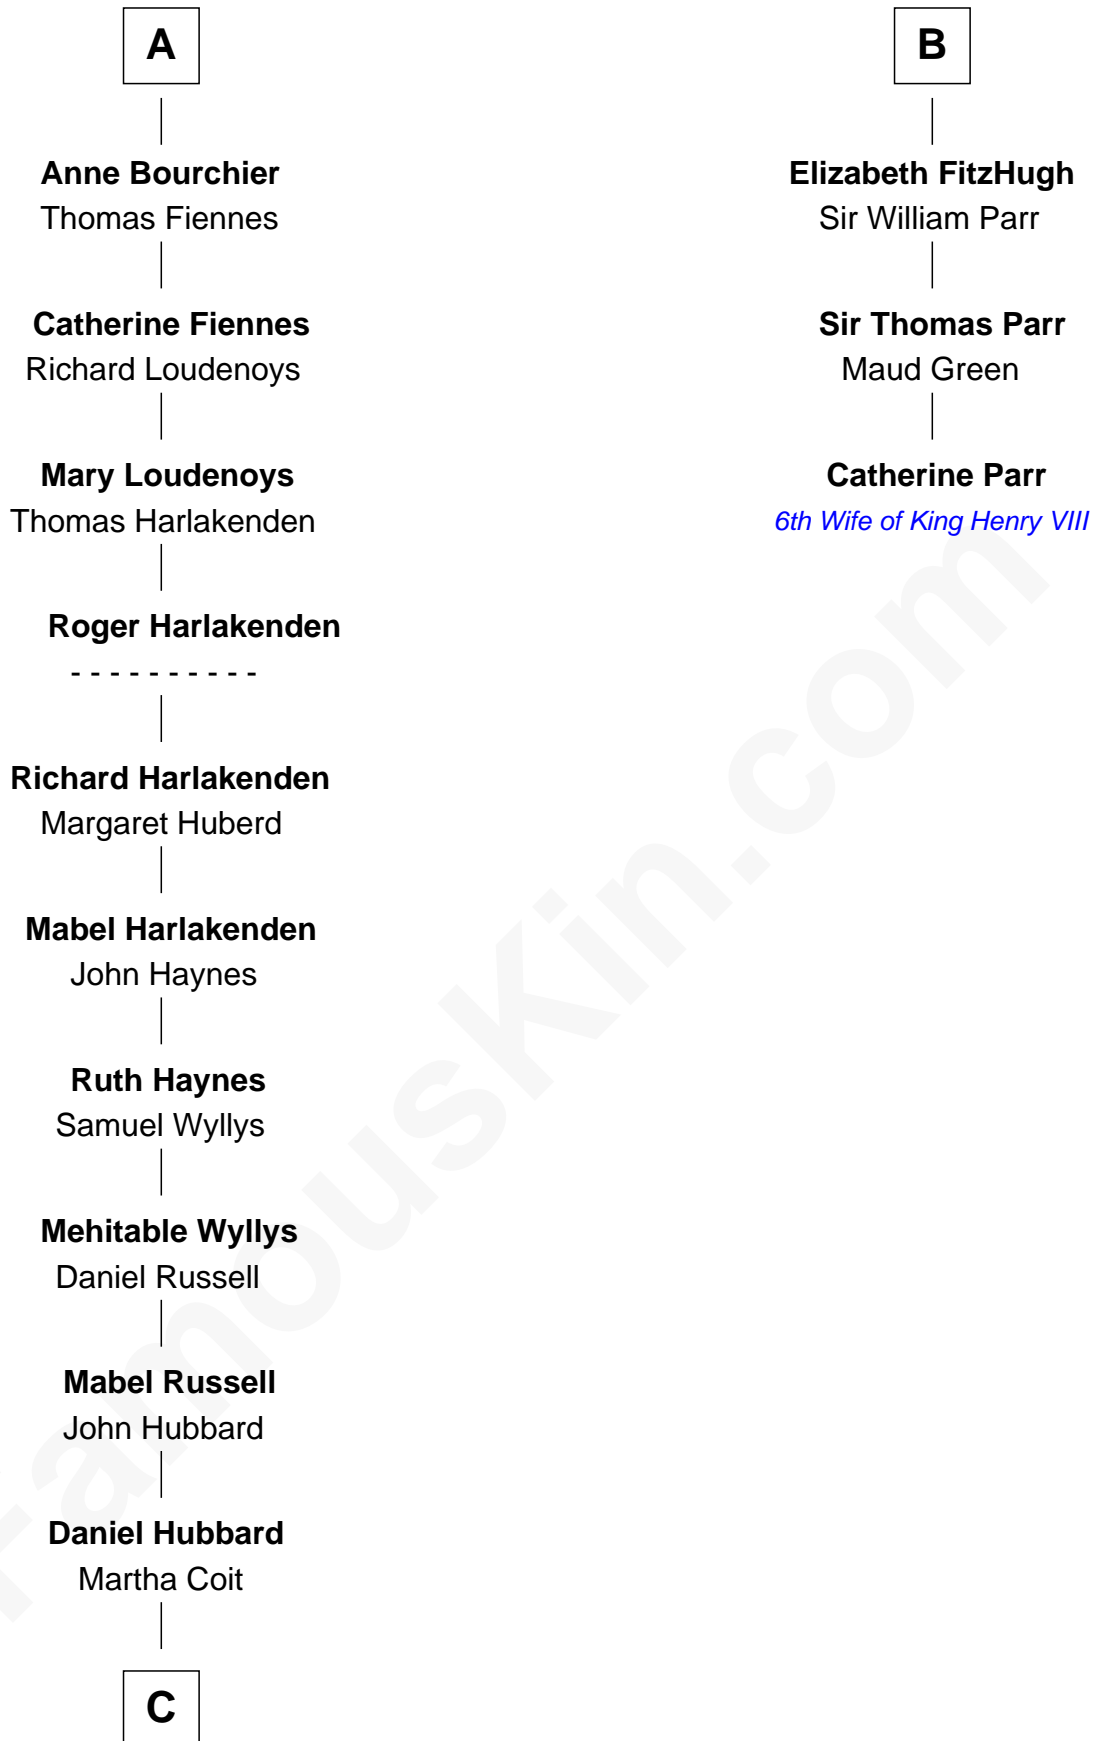

FamousKin.com
Relationship Chart of
Frank Lloyd Wright
American Architect

9th cousin 12 times removed of

Catherine Parr
6th Wife of King Henry VIII

FamousKin.com