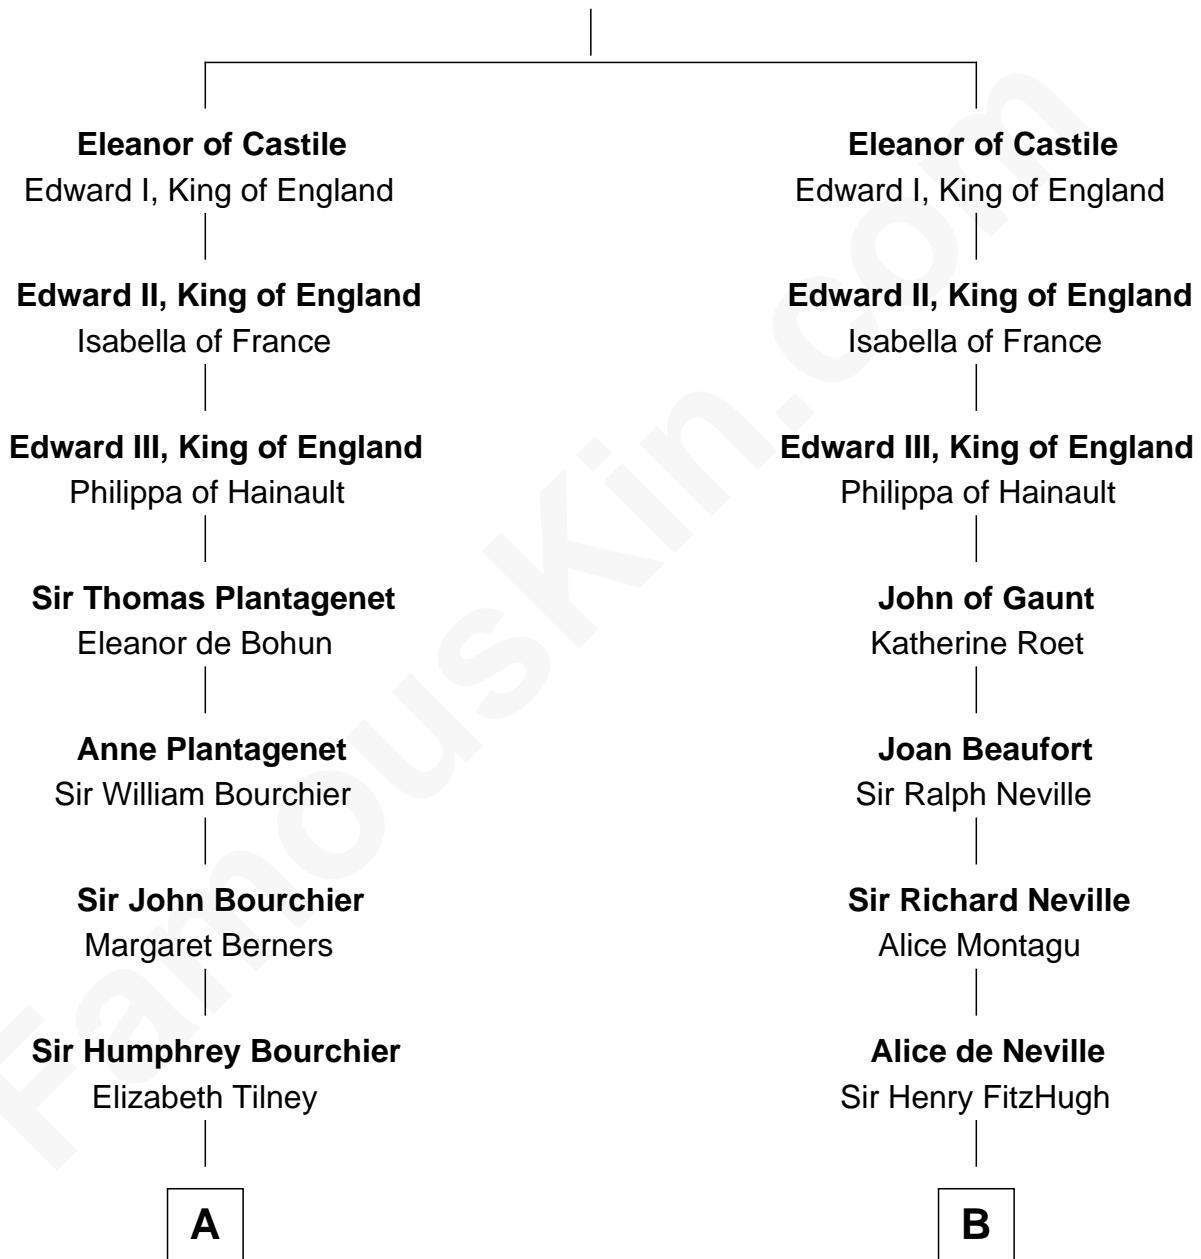

FamousKin.com
Relationship Chart of
Frank Lloyd Wright
American Architect

9th cousin 12 times removed of

Catherine Parr
6th Wife of King Henry VIII

Ferdinand III, King of Castile
 Joanna of Ponthieu

FamousKin.com