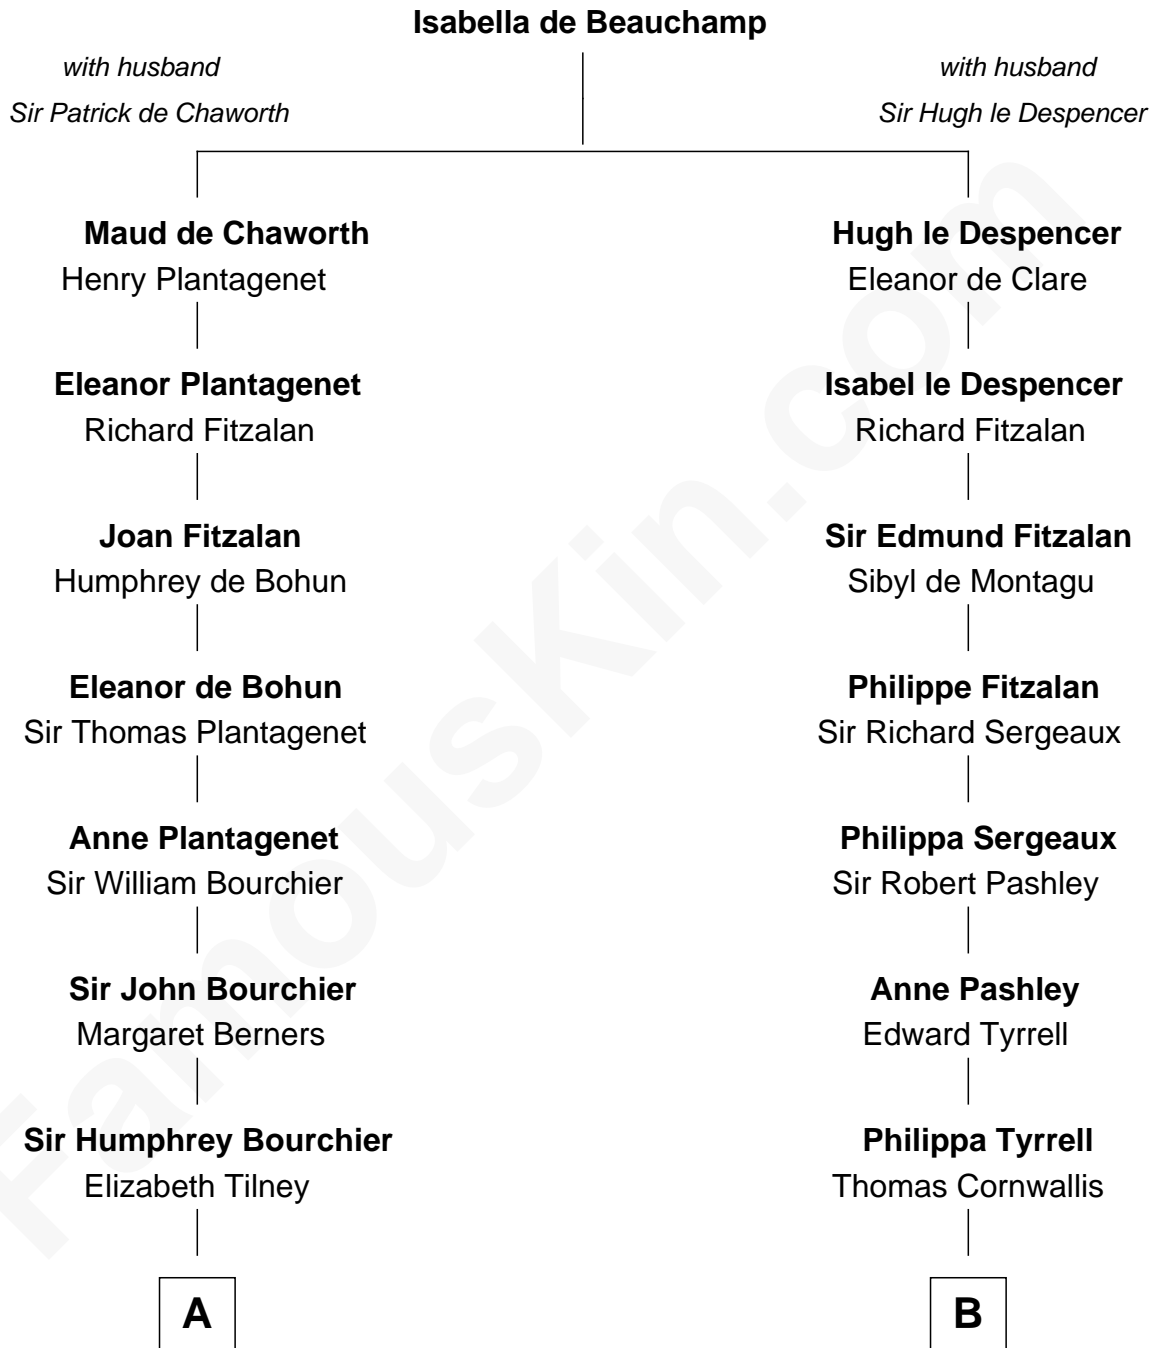

FamousKin.com
Relationship Chart of
Frank Lloyd Wright
American Architect

19th cousin 2 times removed of
General James Longstreet
Confederate Army - U.S. Civil War

C

Capt. Russell Hubbard

Mary Gray

Martha Hubbard