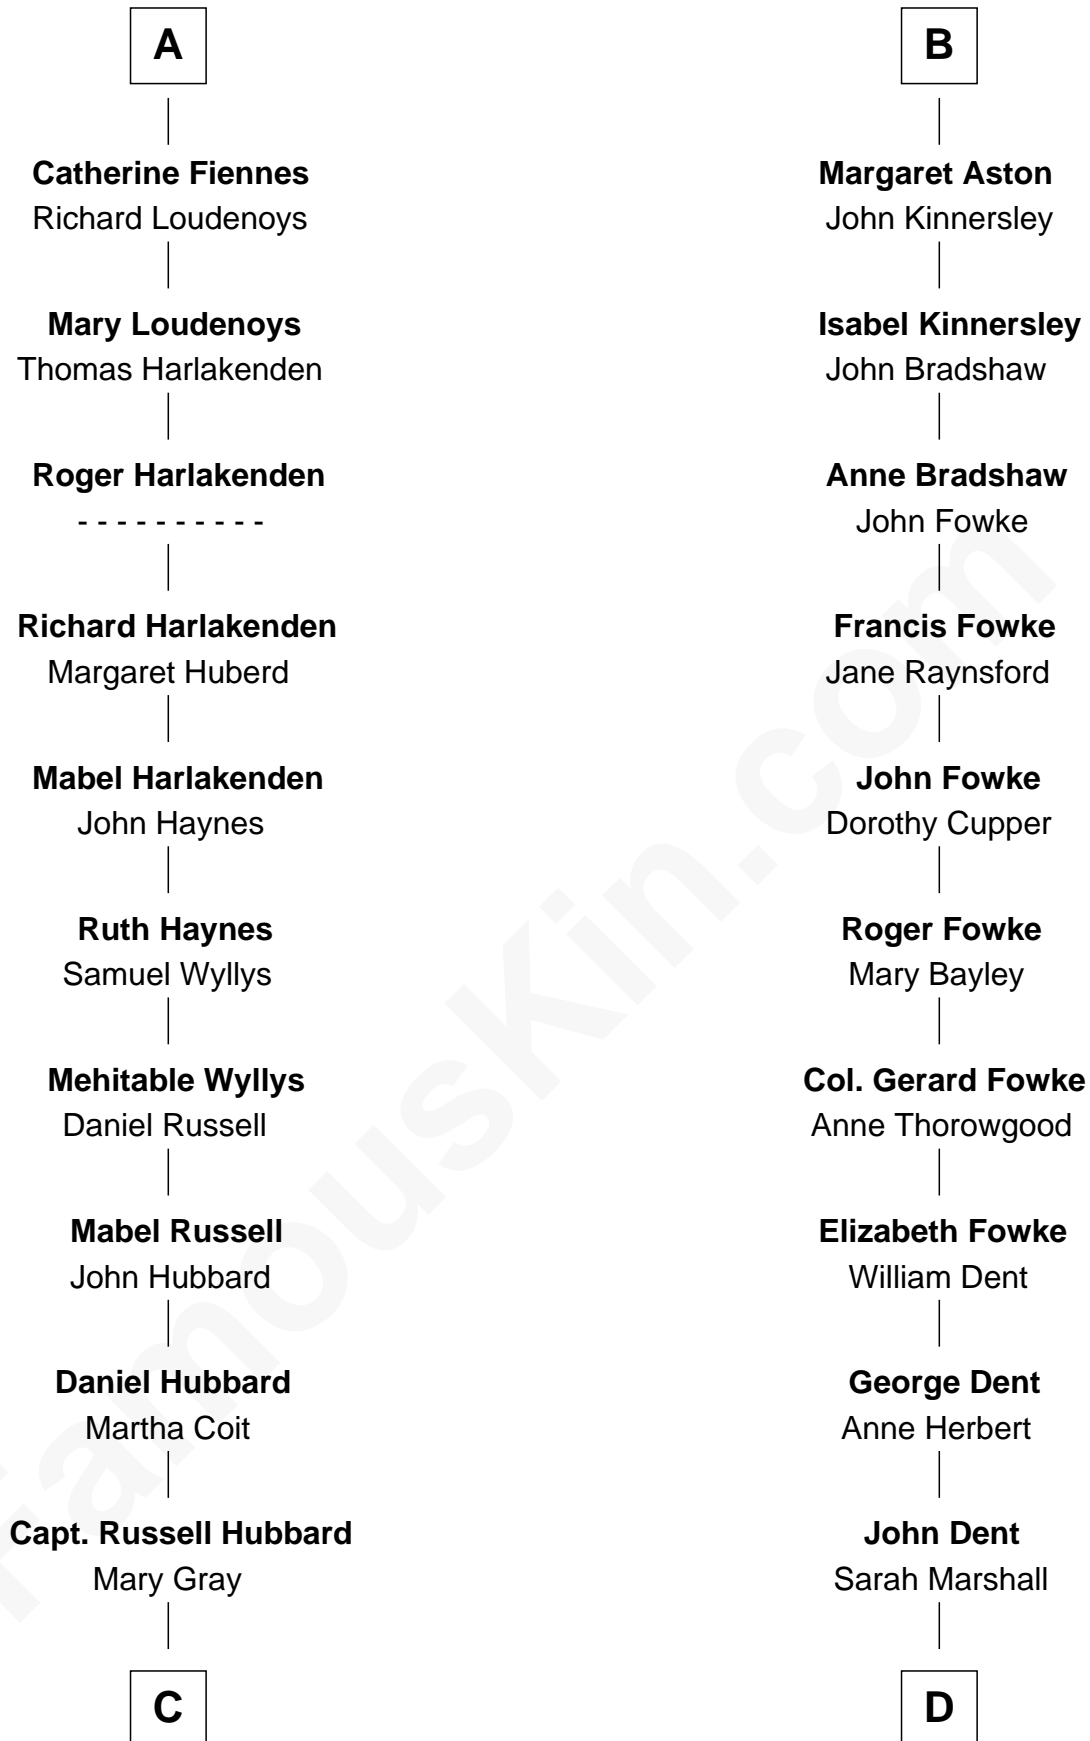

FamousKin.com
Relationship Chart of
Frank Lloyd Wright
American Architect

19th cousin 1 time removed of

General James Longstreet
Confederate Army - U.S. Civil War

C

Martha Hubbard

David Wright

Rev. David Wright

Abigail Goddard

William Carey Wright

Anna Lloyd Jones

Frank Lloyd Wright

American Architect

D

Thomas Marshall Dent

Anne Magruder