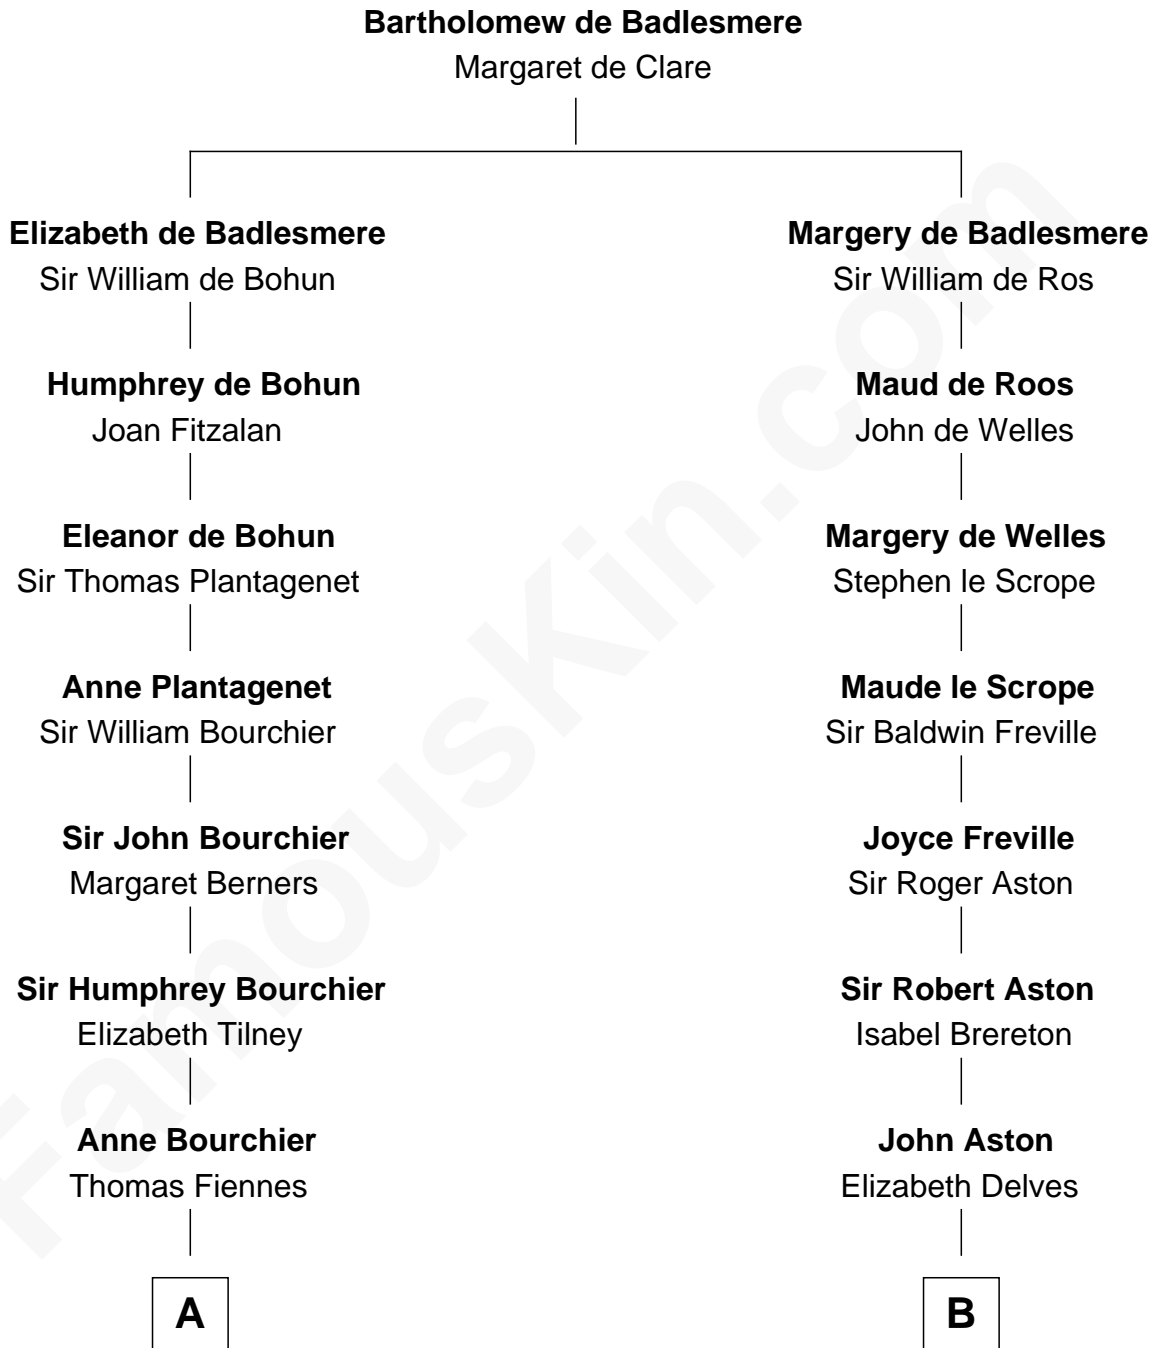

FamousKin.com
Relationship Chart of
Frank Lloyd Wright
American Architect

19th cousin 1 time removed of

General James Longstreet
Confederate Army - U.S. Civil War

C

Martha Hubbard

David Wright

Rev. David Wright

Abigail Goddard

William Carey Wright

Anna Lloyd Jones

Frank Lloyd Wright

American Architect

D

Thomas Marshall Dent

Anne Magruder

Mary Anna Dent

James Longstreet

General James Longstreet

Confederate Army - U.S. Civil War

FamousKin.com