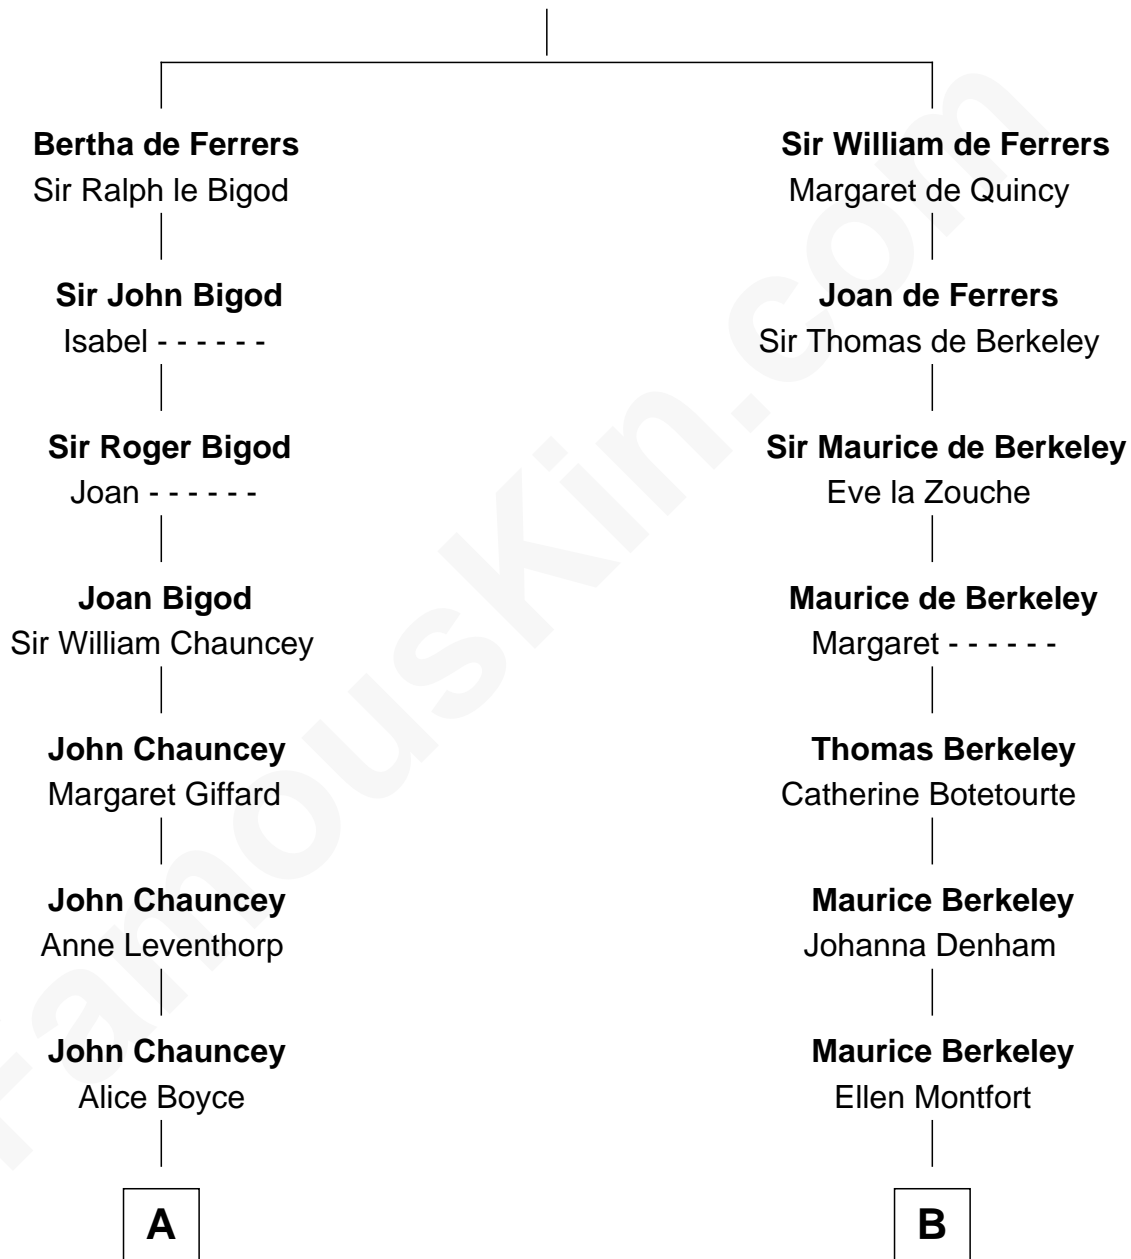

FamousKin.com Relationship Chart of

Frank Lloyd Wright

American Architect

21st cousin of

Jack London

Author of "The Call of the Wild"

Sir William de Ferrers

Agnes of Chester

C

Capt. Russell Hubbard

Mary Gray

Martha Hubbard

David Wright

Rev. David Wright

Abigail Goddard

William Carey Wright