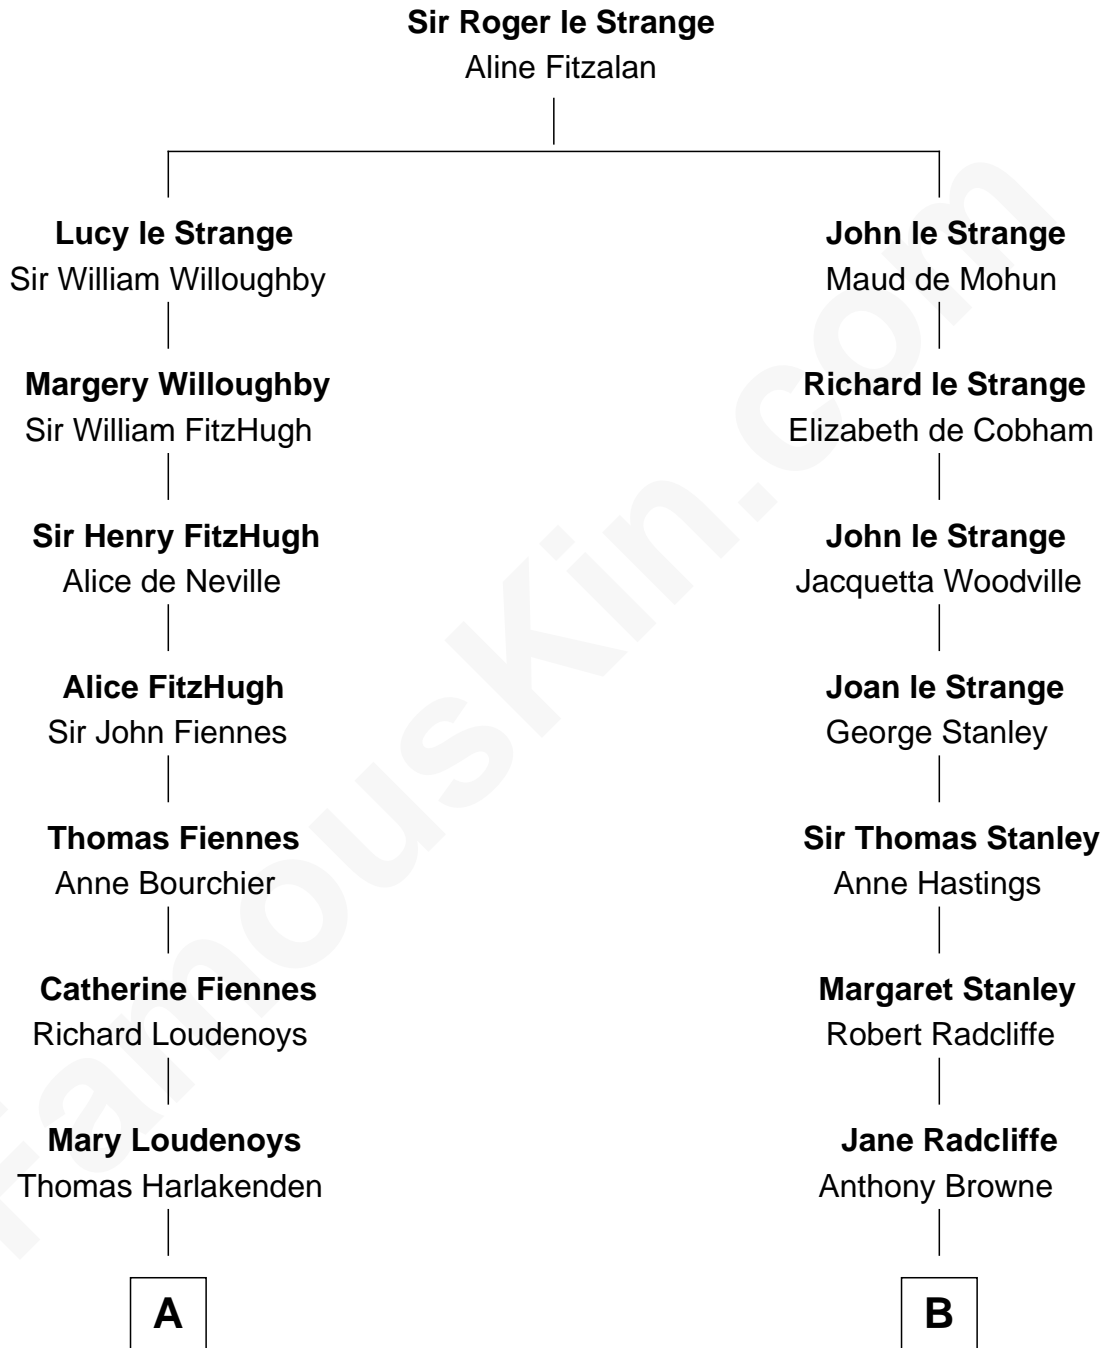

FamousKin.com
Relationship Chart of
Frank Lloyd Wright
American Architect

18th cousin 1 time removed of

John Kerry
68th U.S. Secretary of State

C

William Carey Wright

Anna Lloyd Jones

Frank Lloyd Wright

American Architect

D

Margaret Tyndal Winthrop

James Grant Forbes

Rosemary Isabel Forbes

Richard John Kerry

John Kerry

68th U.S. Secretary of State

FamousKin.com