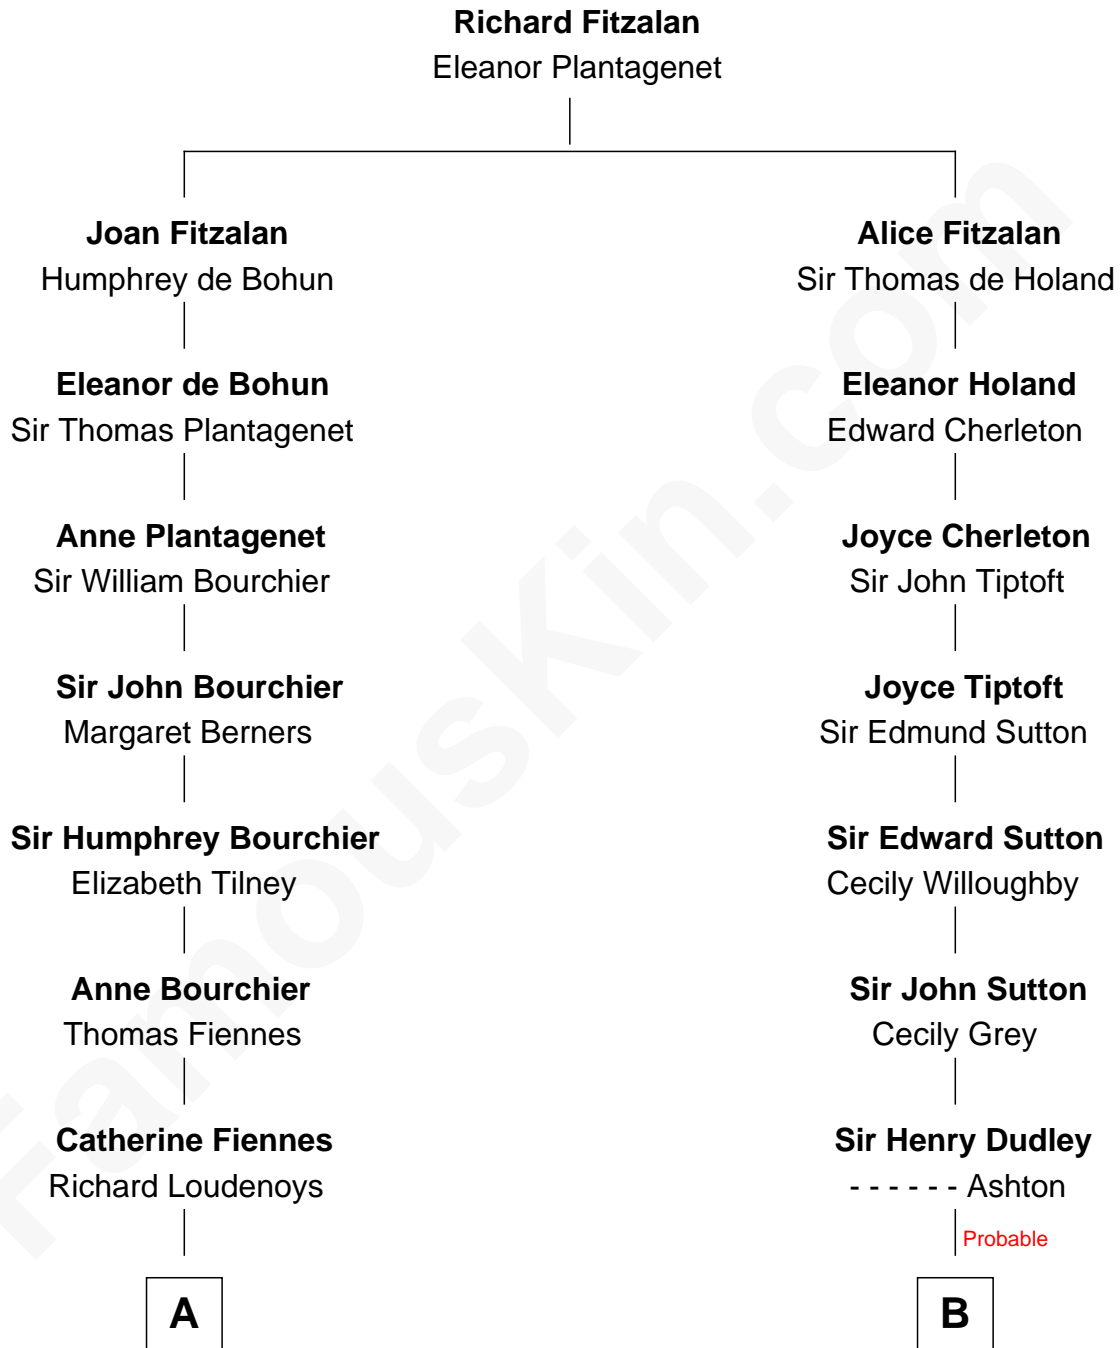

FamousKin.com
Relationship Chart of
Frank Lloyd Wright
American Architect

17th cousin 2 times removed of

John Kerry
68th U.S. Secretary of State

C

—
Rev. David Wright

Abigail Goddard

—
William Carey Wright

Anna Lloyd Jones

—
Frank Lloyd Wright

American Architect

FamousKin.com