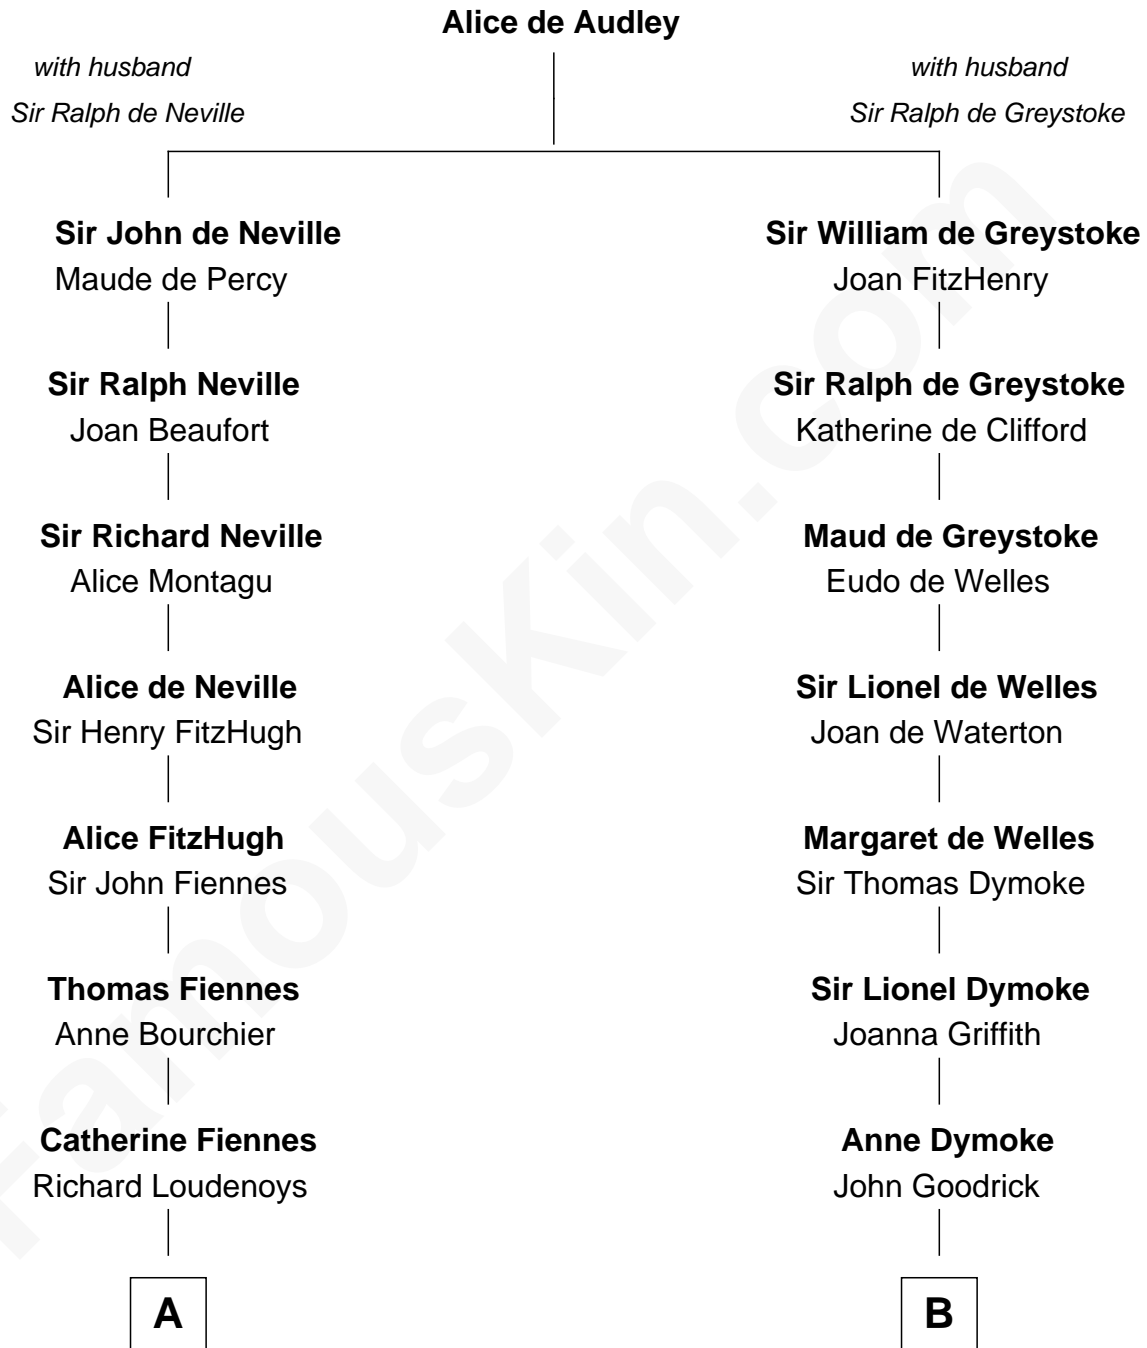

FamousKin.com
Relationship Chart of
Frank Lloyd Wright
American Architect

19th cousin 1 time removed of

Lucille Ball
TV Actress - "I Love Lucy"

C

Rev. David Wright

Abigail Goddard

William Carey Wright

Anna Lloyd Jones

Frank Lloyd Wright

American Architect

D

George Osborn Durrell

Anne Jane Jewell

Nellie Rebecca Durrell

Jasper Clinton Ball

Henry Durrell Ball