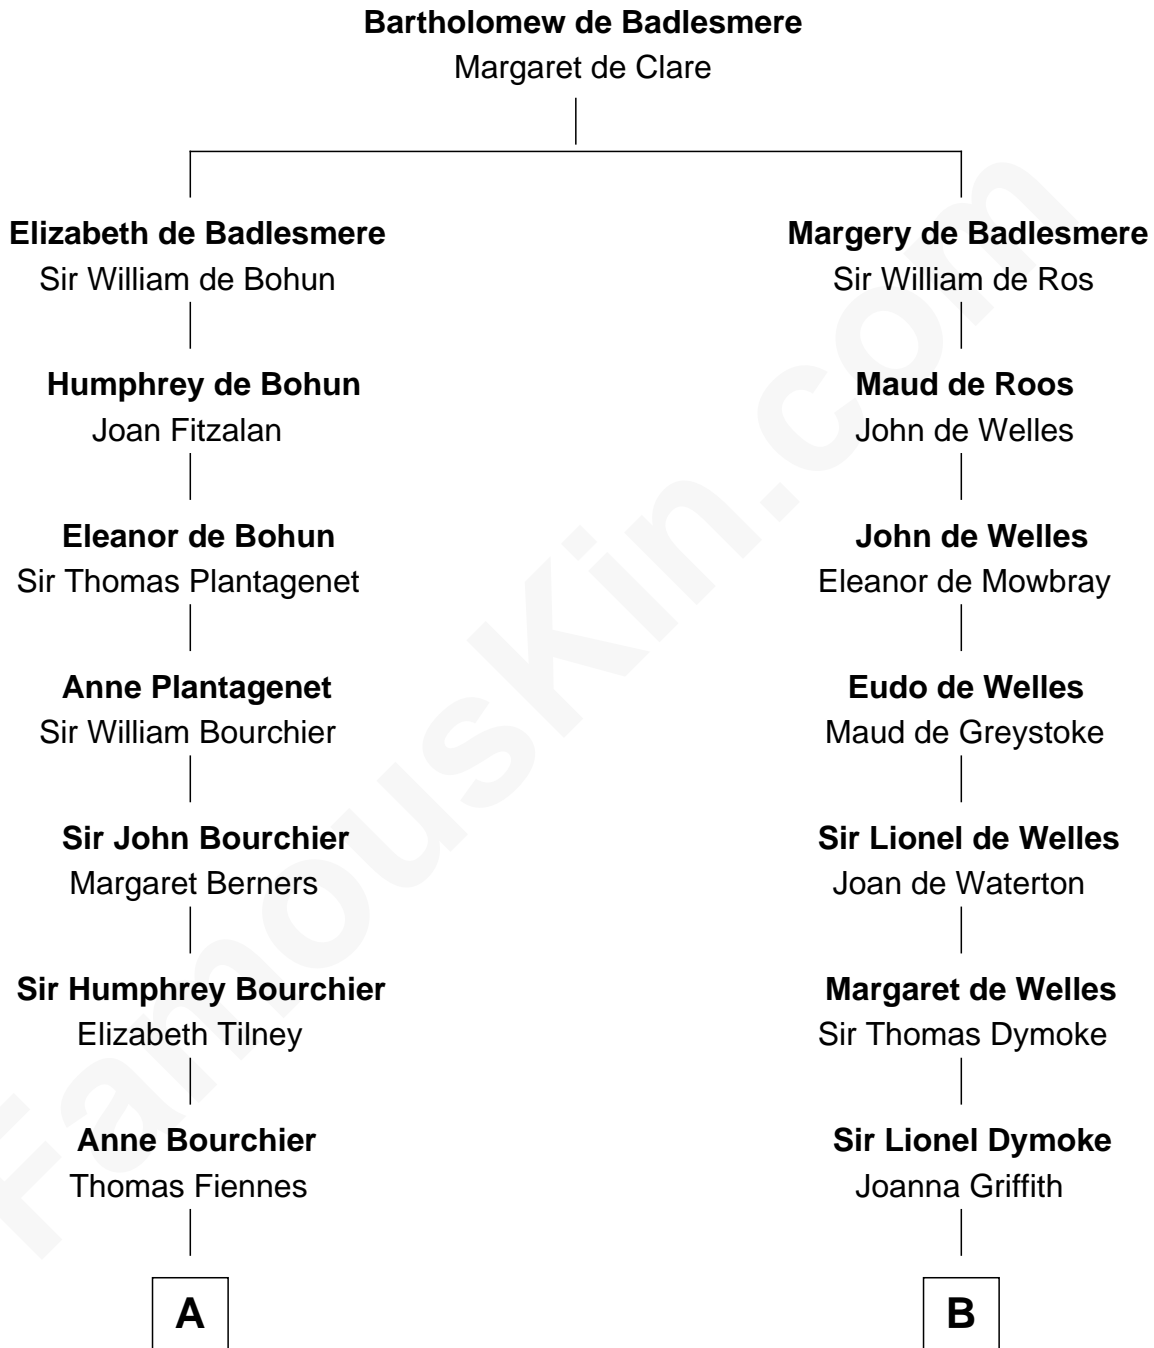

FamousKin.com
Relationship Chart of
Frank Lloyd Wright
American Architect

20th cousin 1 time removed of
Lucille Ball
TV Actress - "I Love Lucy"

C

Martha Hubbard

David Wright

Rev. David Wright

Abigail Goddard

Anne Jane Jewell

Nellie Rebecca Durrell

Jasper Clinton Ball

Henry Durrell Ball

Desiree Evelyn Hunt

Lucille Ball

TV Actress - "I Love Lucy"