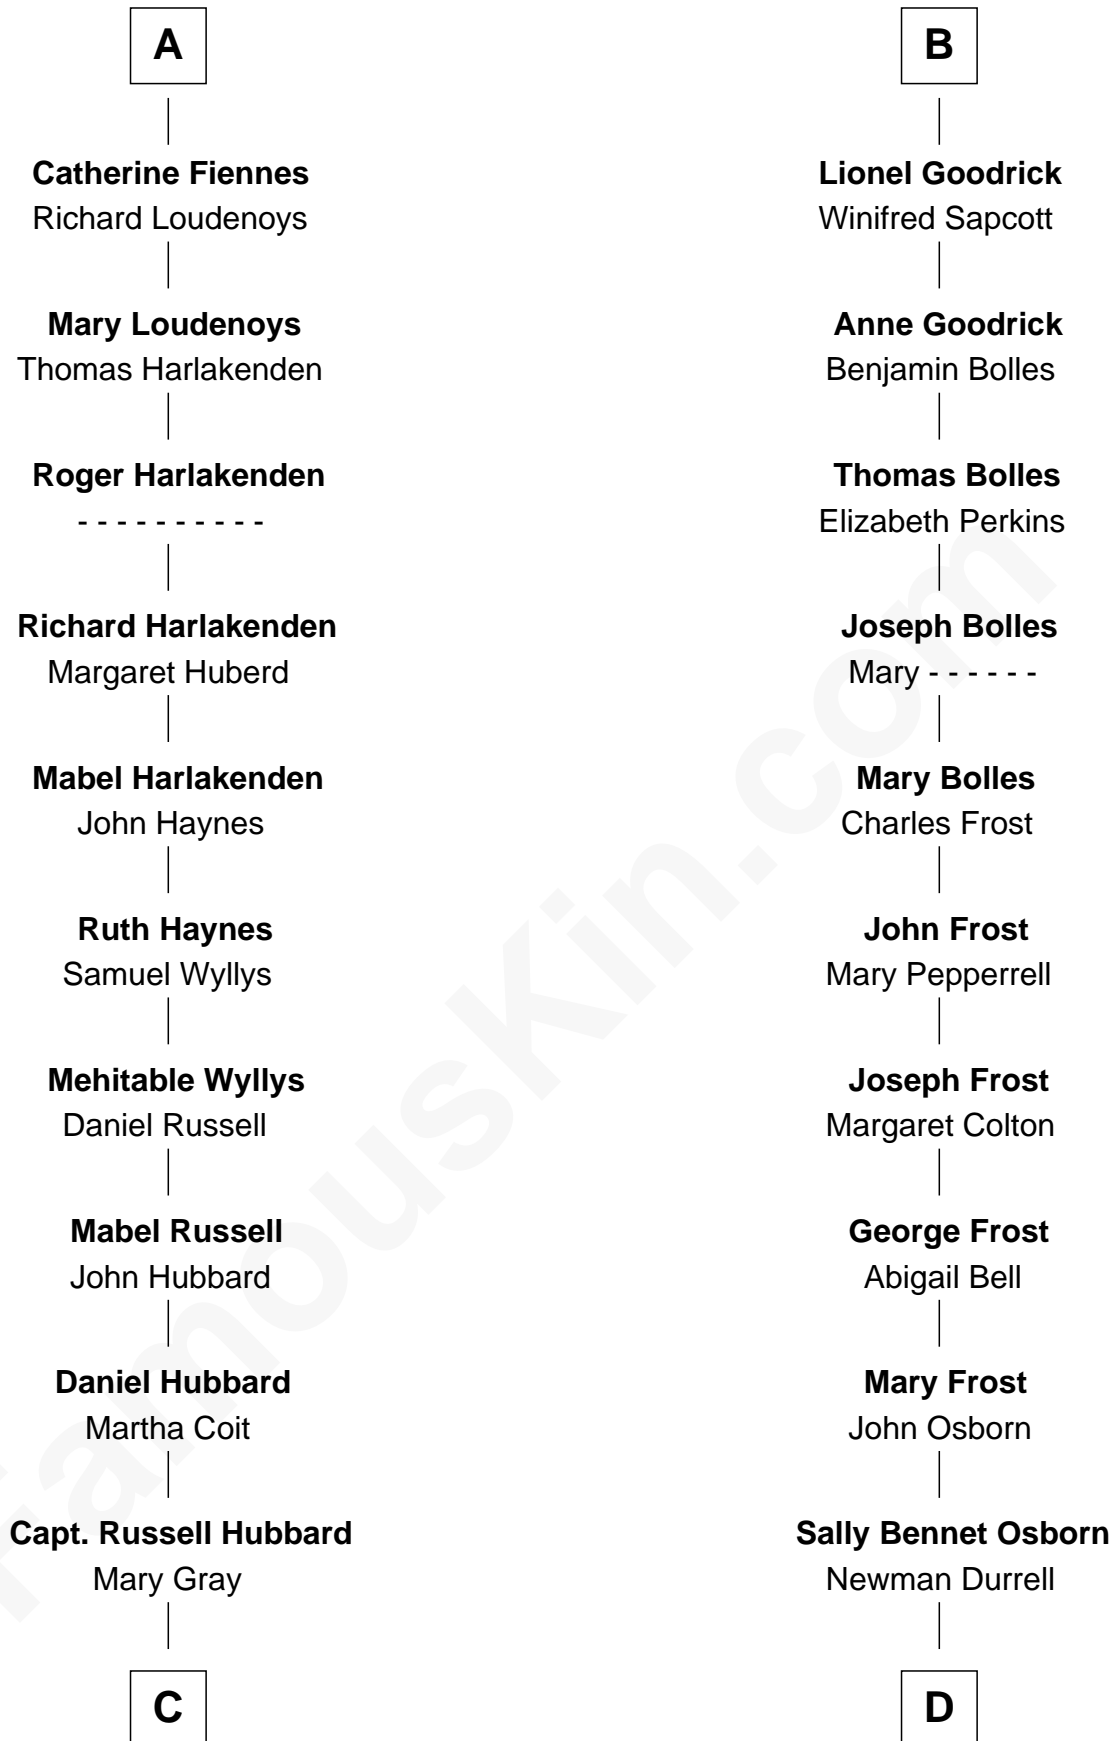

# FamousKin.com Relationship Chart of

**Frank Lloyd Wright**

*American Architect*

20th cousin of

**Lucille Ball**

*TV Actress - "I Love Lucy"*

**Sir Geoffrey le Scrope**

Ivetta de Ros

**C**

**Martha Hubbard**

David Wright

**Rev. David Wright**

Abigail Goddard

**William Carey Wright**

Anna Lloyd Jones

**Frank Lloyd Wright**

*American Architect*

**D**

**George Osborn Durrell**

Anne Jane Jewell

**Nellie Rebecca Durrell**

Jasper Clinton Ball

**Henry Durrell Ball**

Desiree Evelyn Hunt